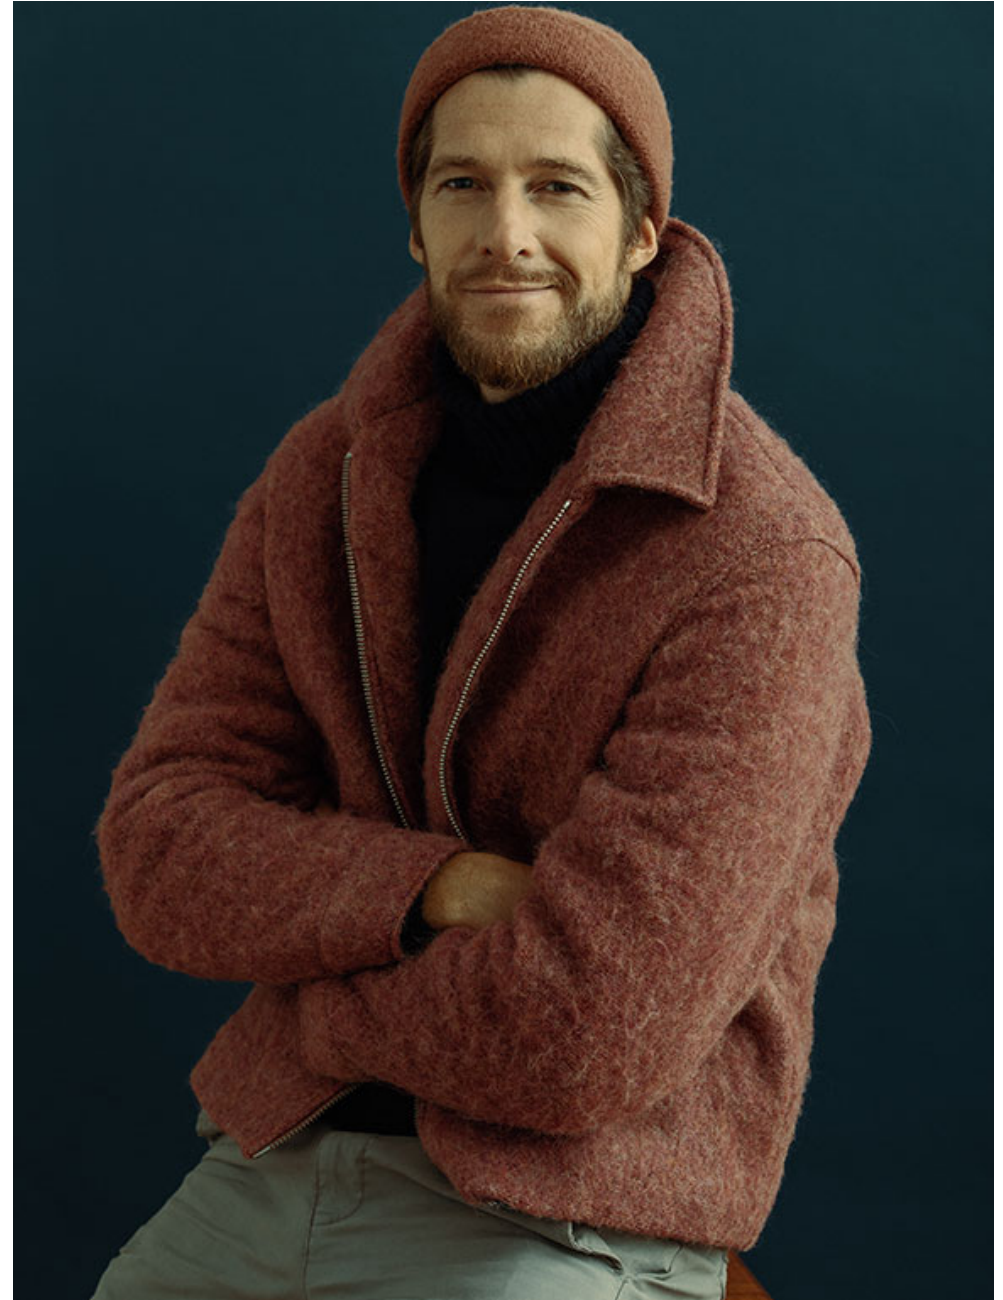

JUNIQ

Height **184** / Chest **97** / Waist **75** / Hip **97** / Size **48** / Shoes **42** / Hair **dark blonde** / Eyes **blue** /

go play
4PLAY — MGMT