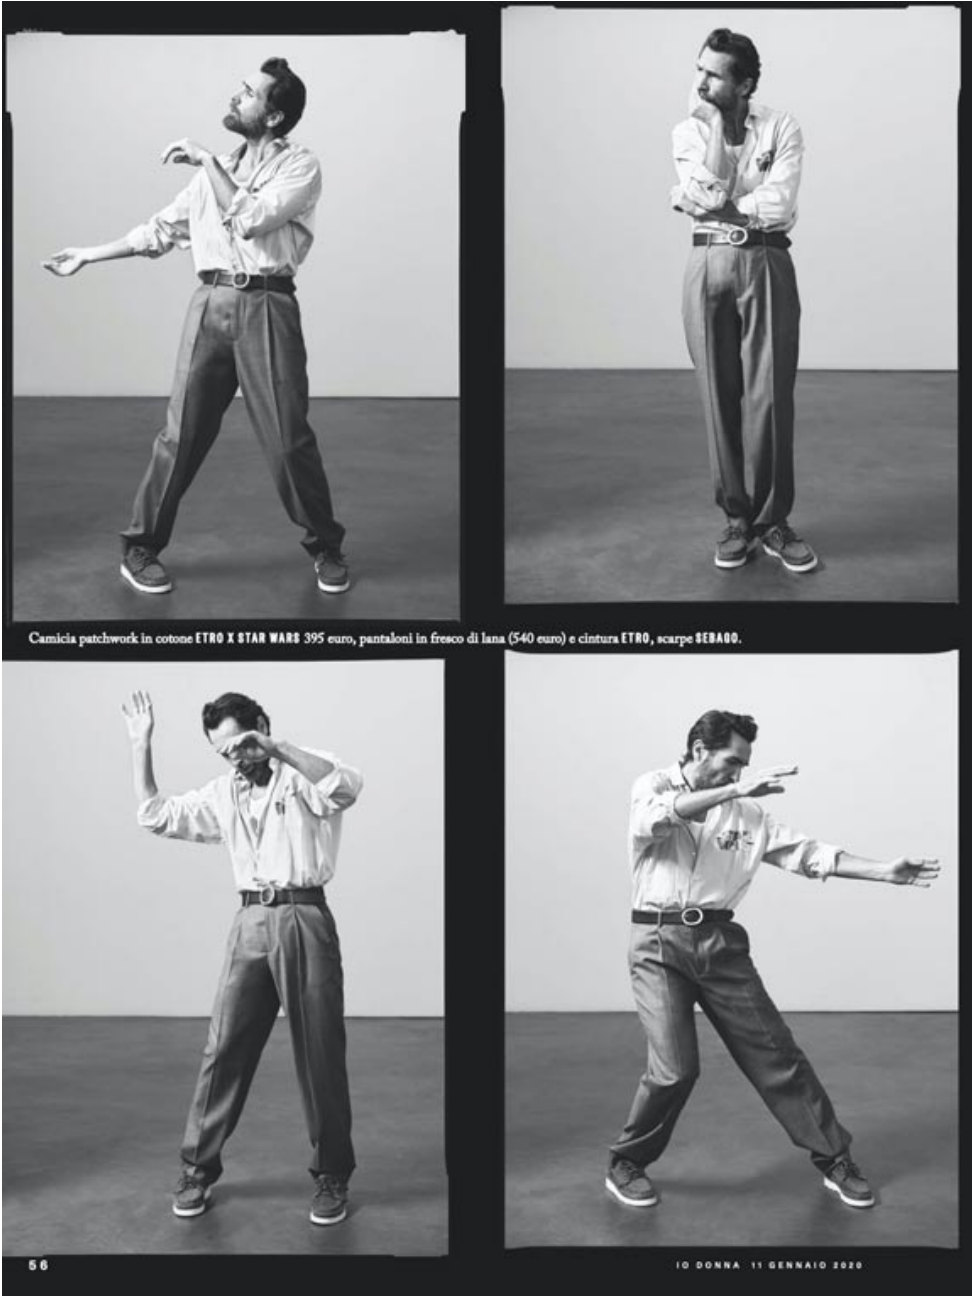

ADRIAN P.

Height **182** / Chest **97** / Waist **78** / Hip **96** / Size **46-48** / Shoes **42-43** / Hair **brown** / Eyes **blue** /