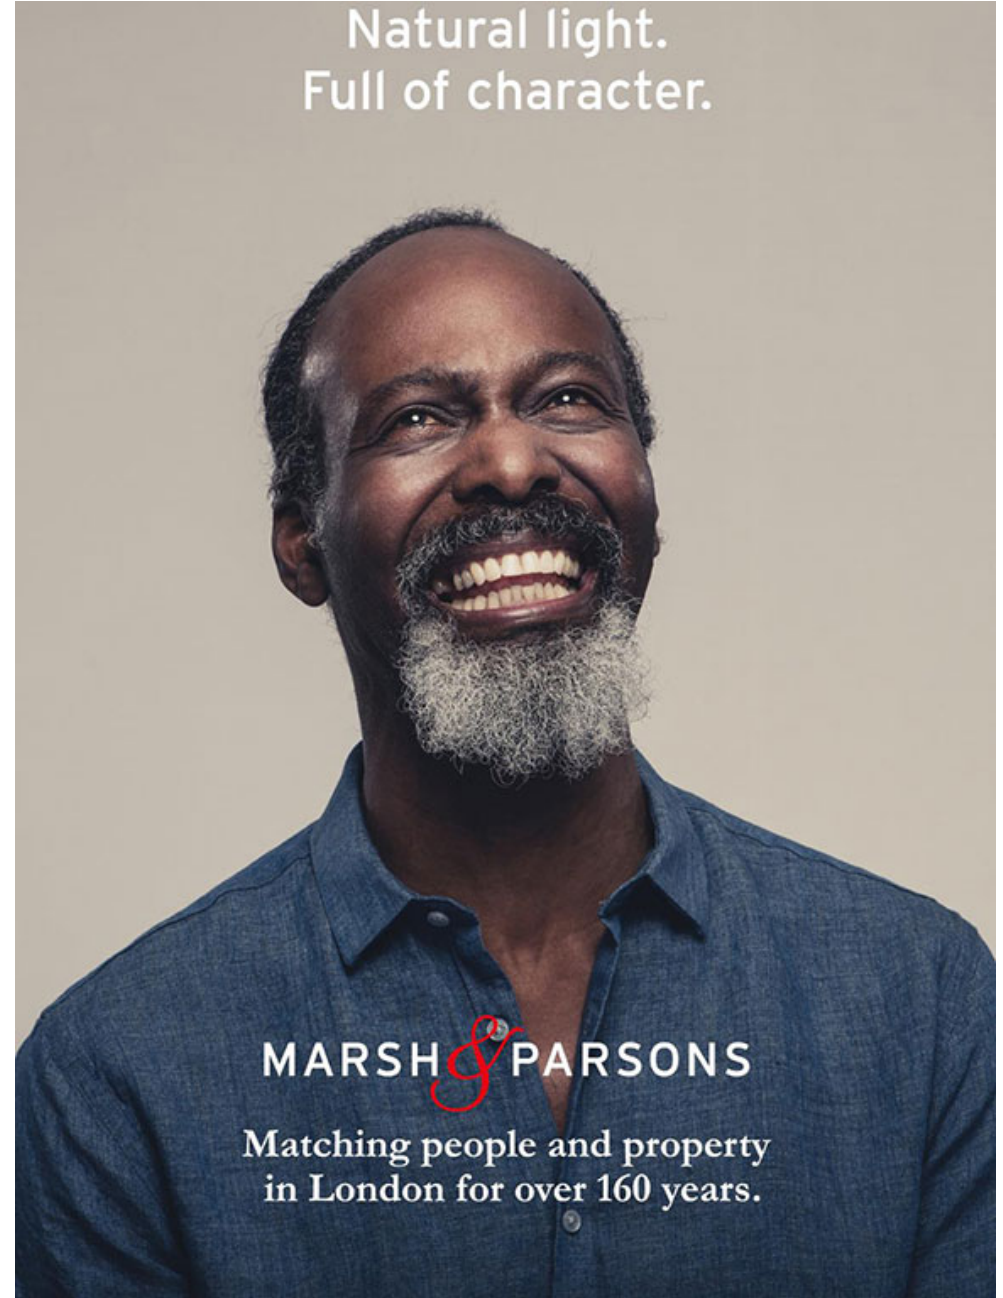

ANTONY F.

Height 190 / Chest 99 / Waist 84 / Hip 99 / Size 102 / Shoes 46,5 / Hair salt&pepper / Eyes brown /