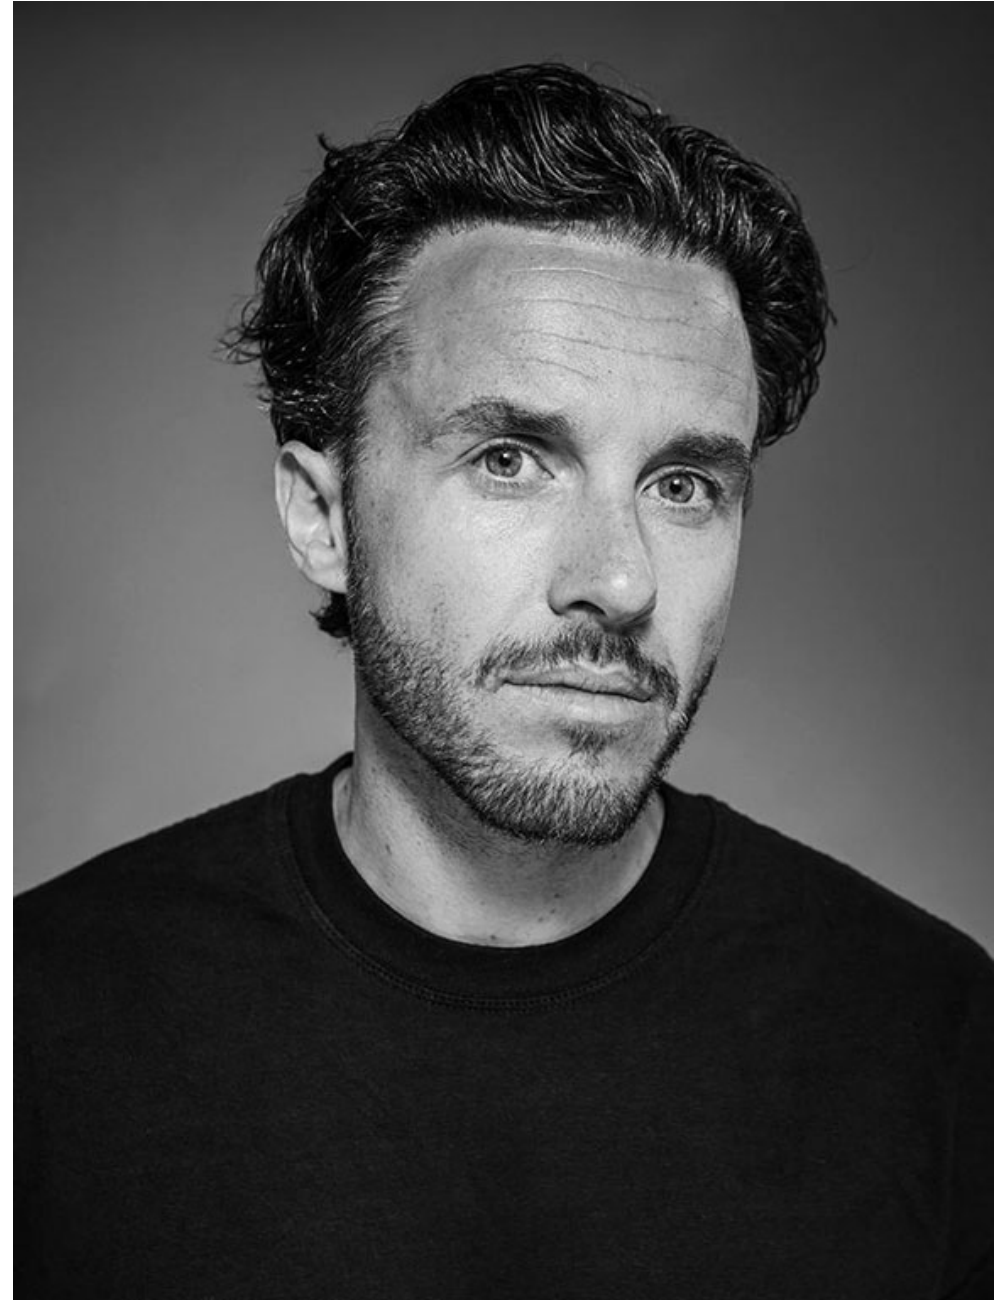

BORIS B.

Height **182** / Chest **96** / Waist **83** / Hip **94** / Size **48** / Shoes **42** / Hair **brown** / Eyes **blue-green** /