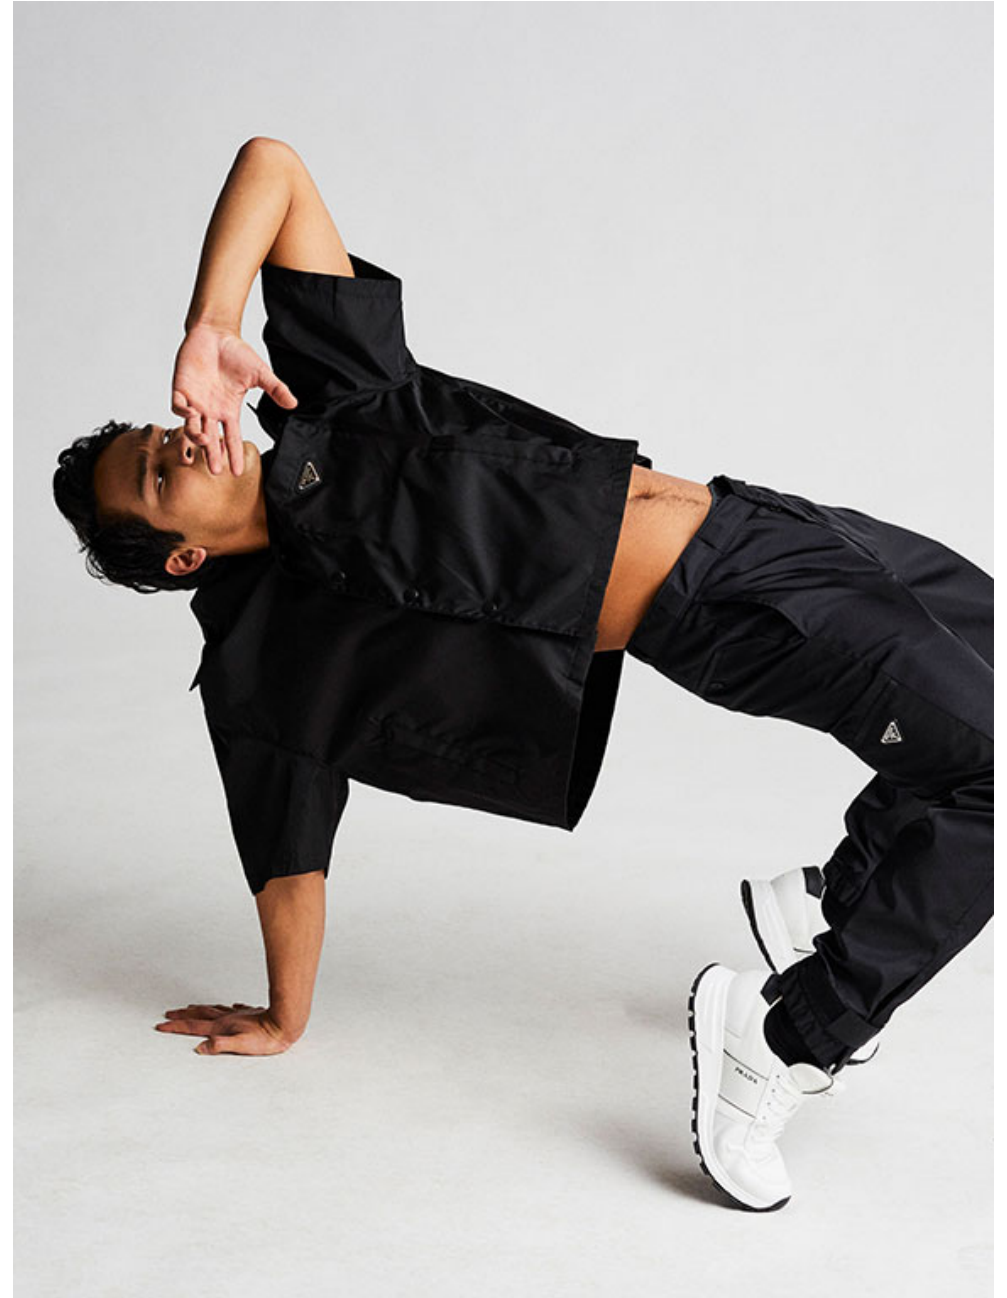

DANIEL M.

Height **180** / Chest **102** / Waist **85** / Hip **98** / Size **48-50** / Shoes **44-45** / Hair **blonde** / Eyes **brown** /