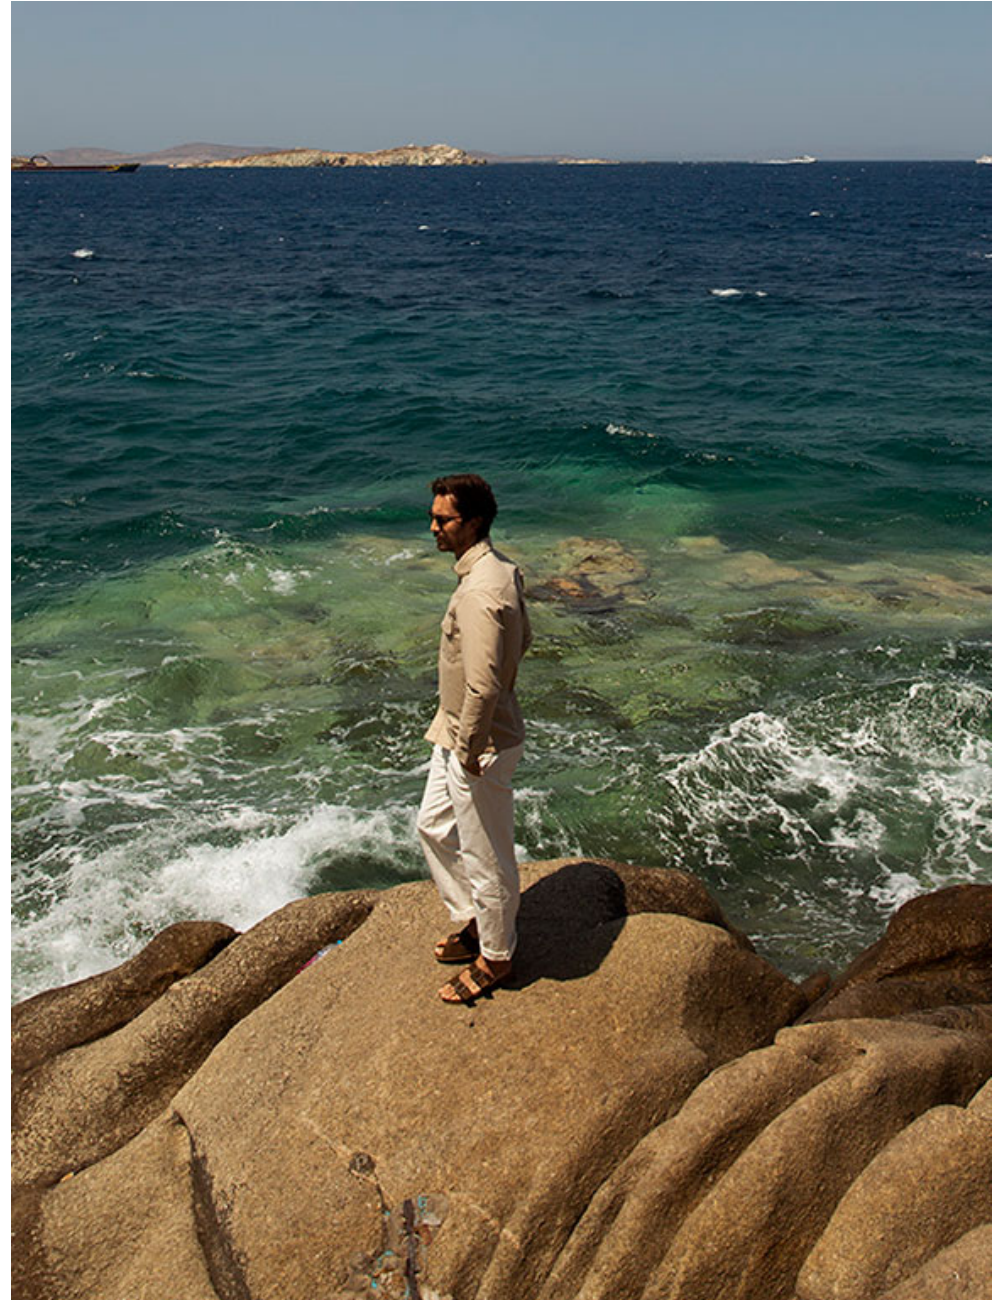

DIMITRIS L.

Height **188** / Chest **99** / Waist **81** / Hip **100** / Size **48-50** / Shoes **45** / Hair **brown** / Eyes **blue-green** /