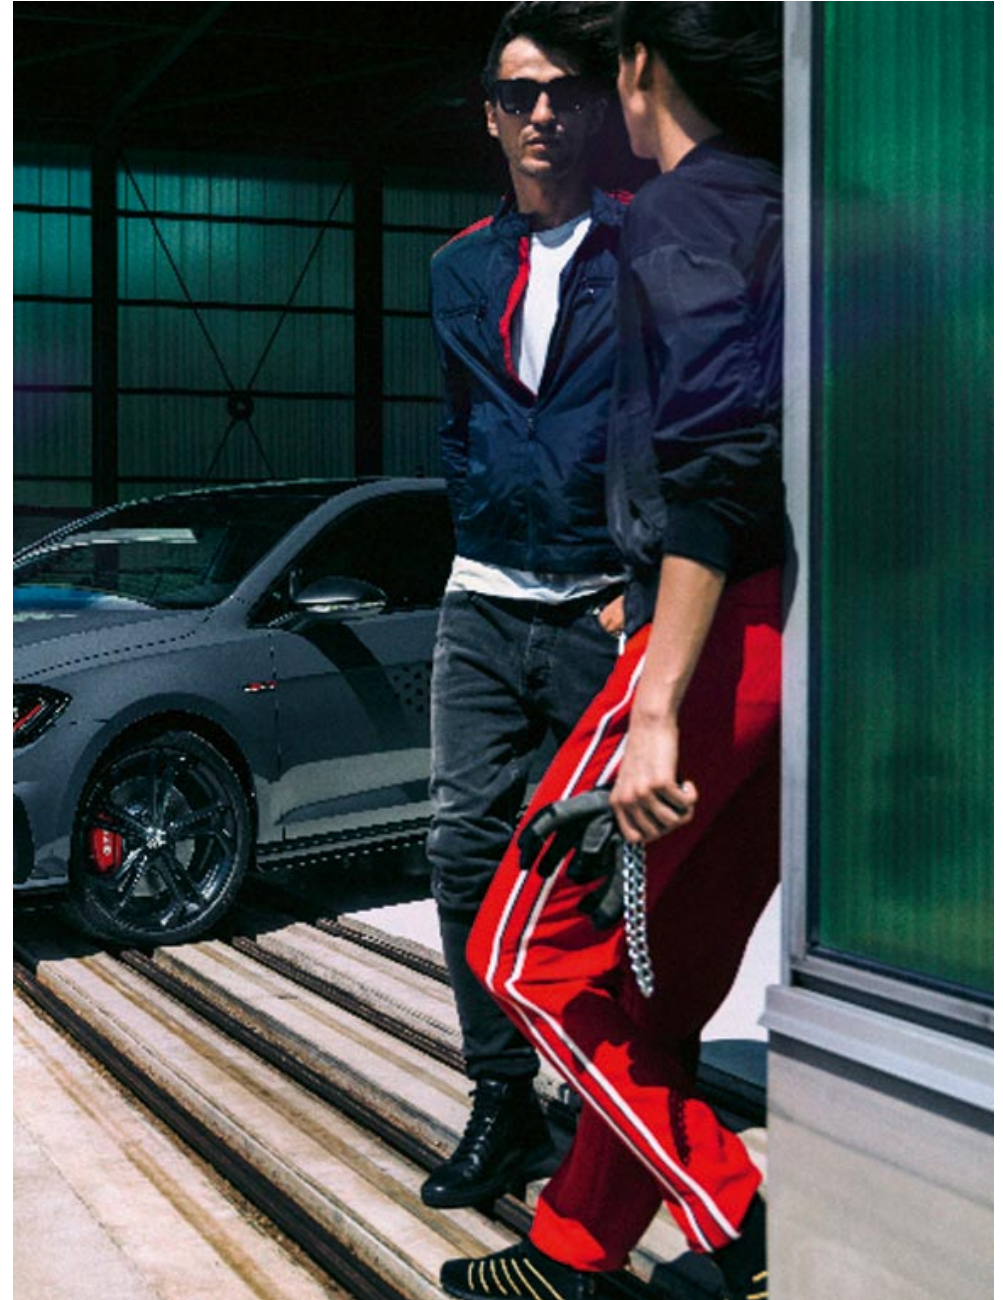

DYLAN G.

Height **189** / Chest **104** / Waist **77** / Hip **98** / Size **50** / Shoes **45-46** / Hair **brown** / Eyes **brown** /