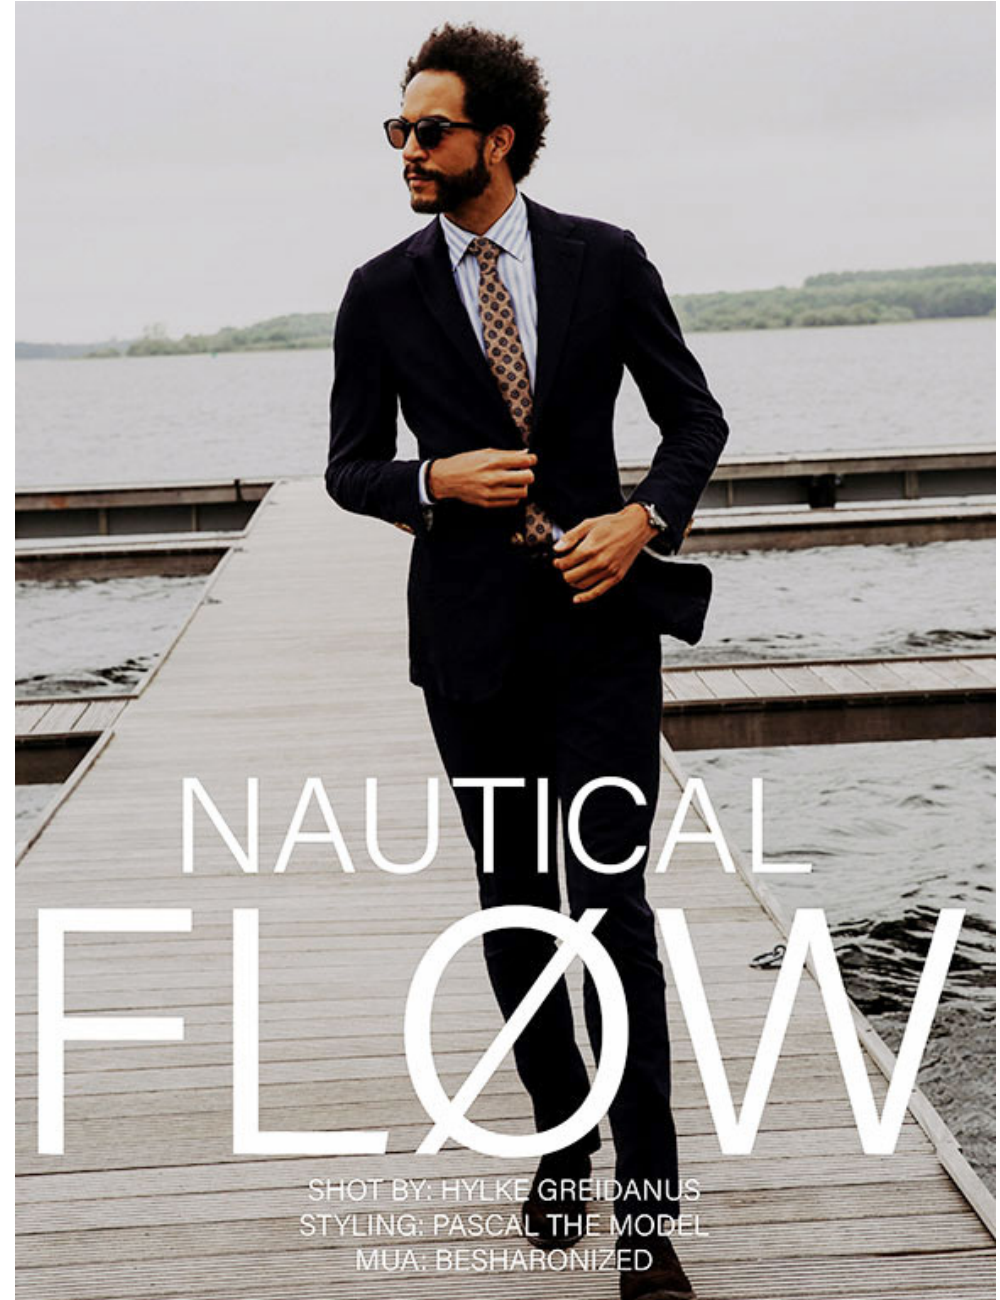

# JOHNNY M.

Height **192** / Chest **90** / Waist **78** / Hip **95** / Size **50** / Shoes **44** / Hair **dark brown** / Eyes **brown** /