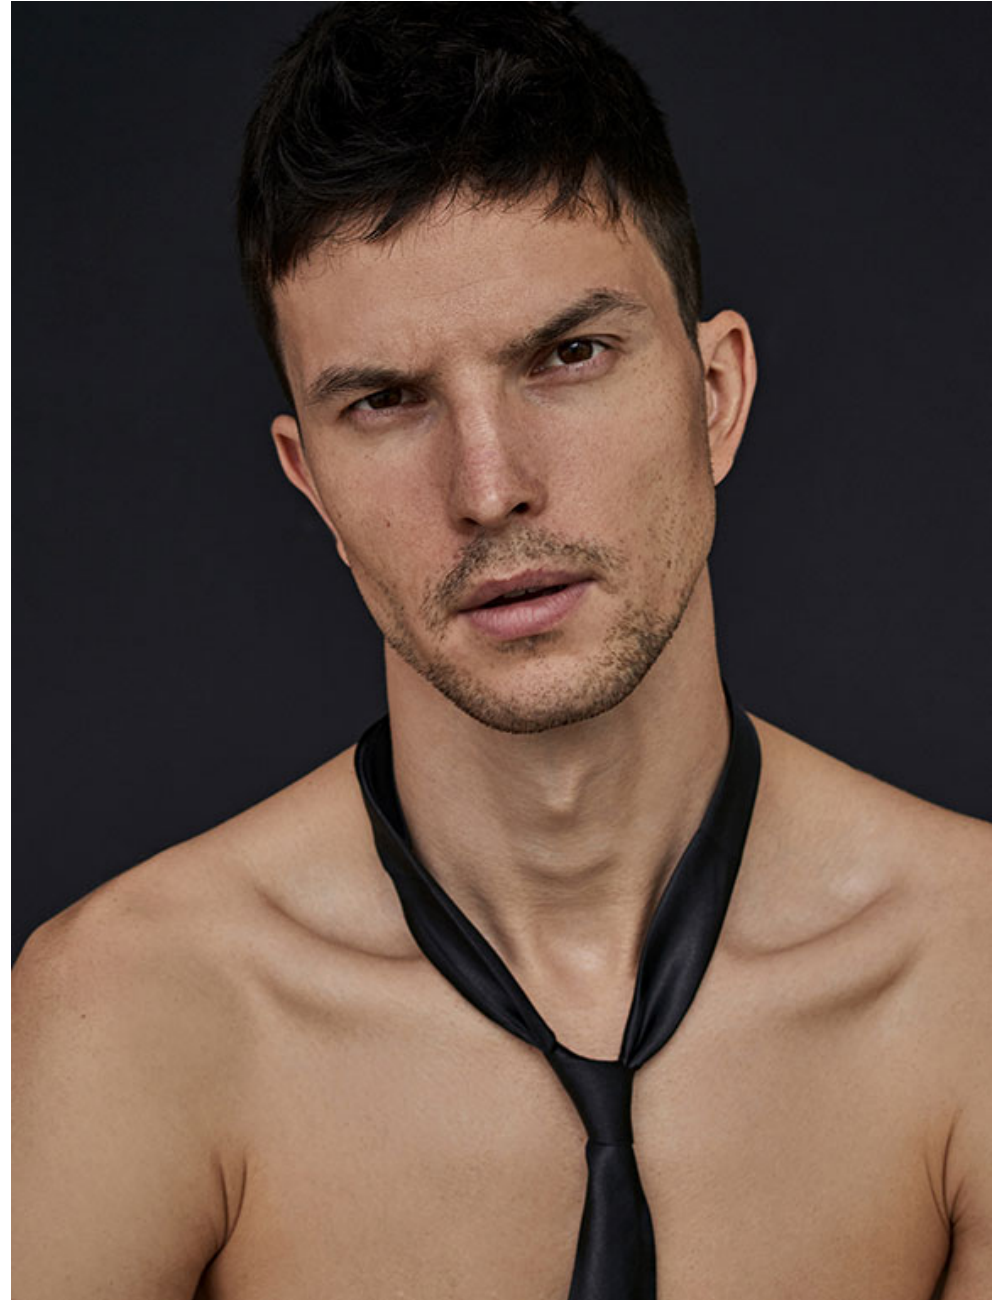

MICHAL E.

Height **189** / Chest **98** / Waist **77** / Hip **94** / Size **48-50** / Shoes **44** / Hair **dark brown** / Eyes **brown** /