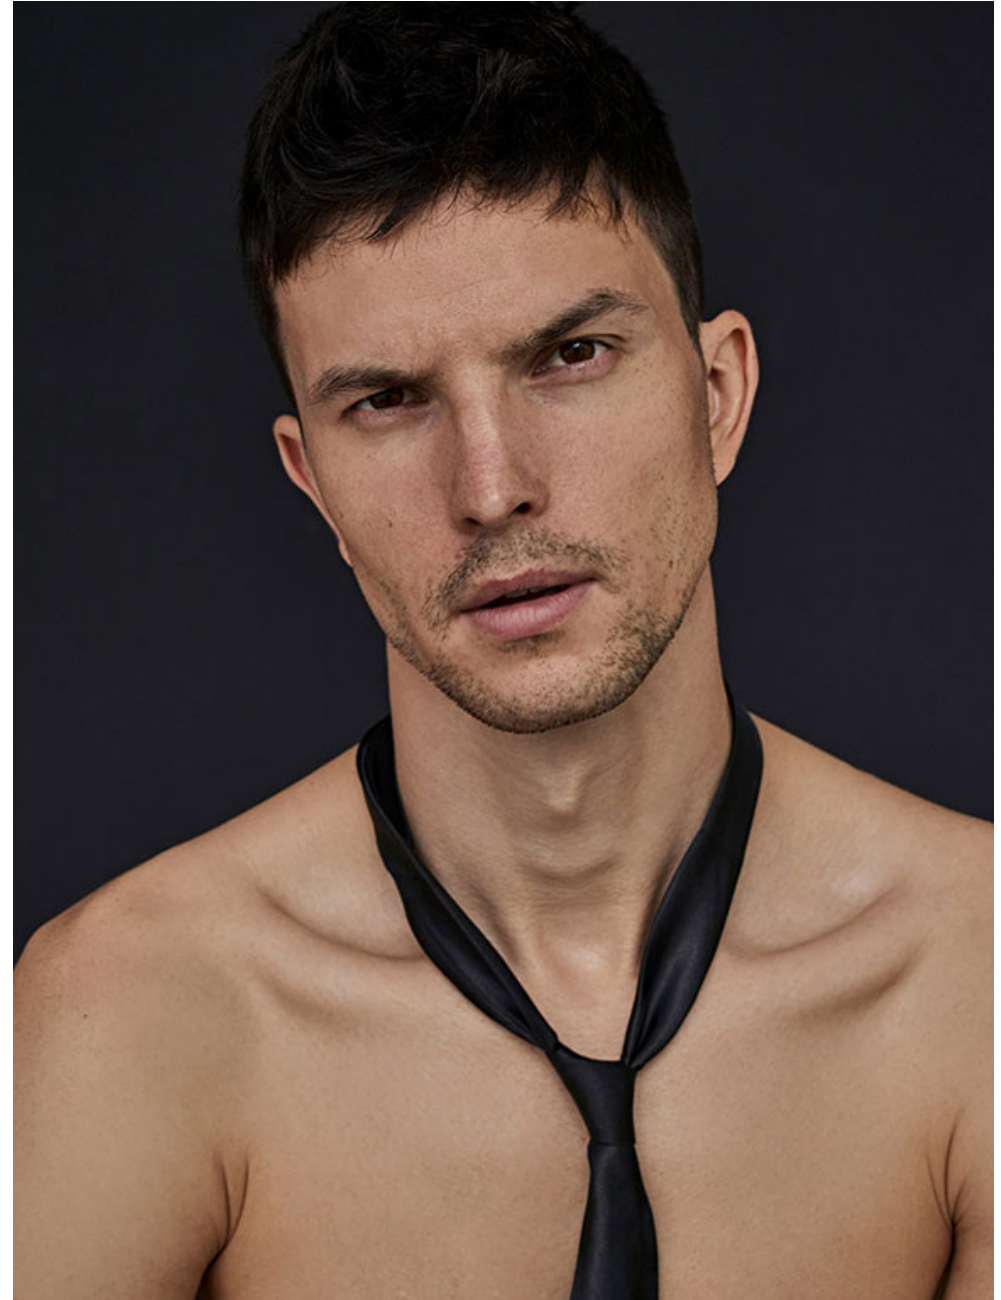

EVO
Diverse
Series

MICHAL E.

Height **189** / Chest **98** / Waist **77** / Hip **94** / Size **48-50** / Shoes **44** / Hair **dark brown** / Eyes **brown** /

MICHAL E.

Height **189** / Chest **98** / Waist **77** / Hip **94** / Size **48-50** / Shoes **44** / Hair **dark brown** / Eyes **brown** /