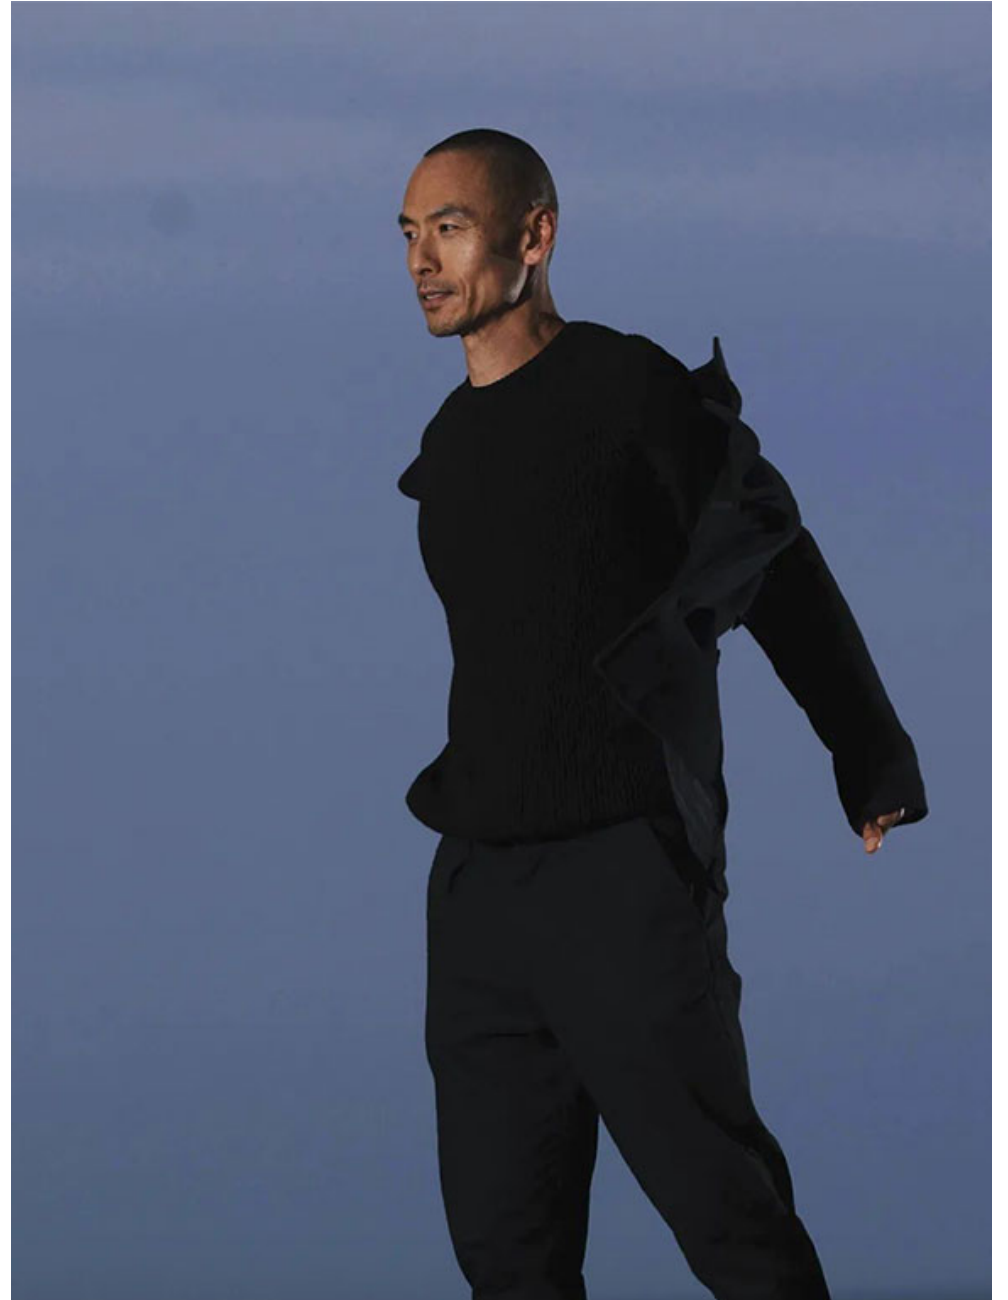

VINCENT W.

Height **181** / Chest **95** / Waist **85** / Hip **95** / Size **46** / Shoes **44** / Hair **black** / Eyes **brown** /