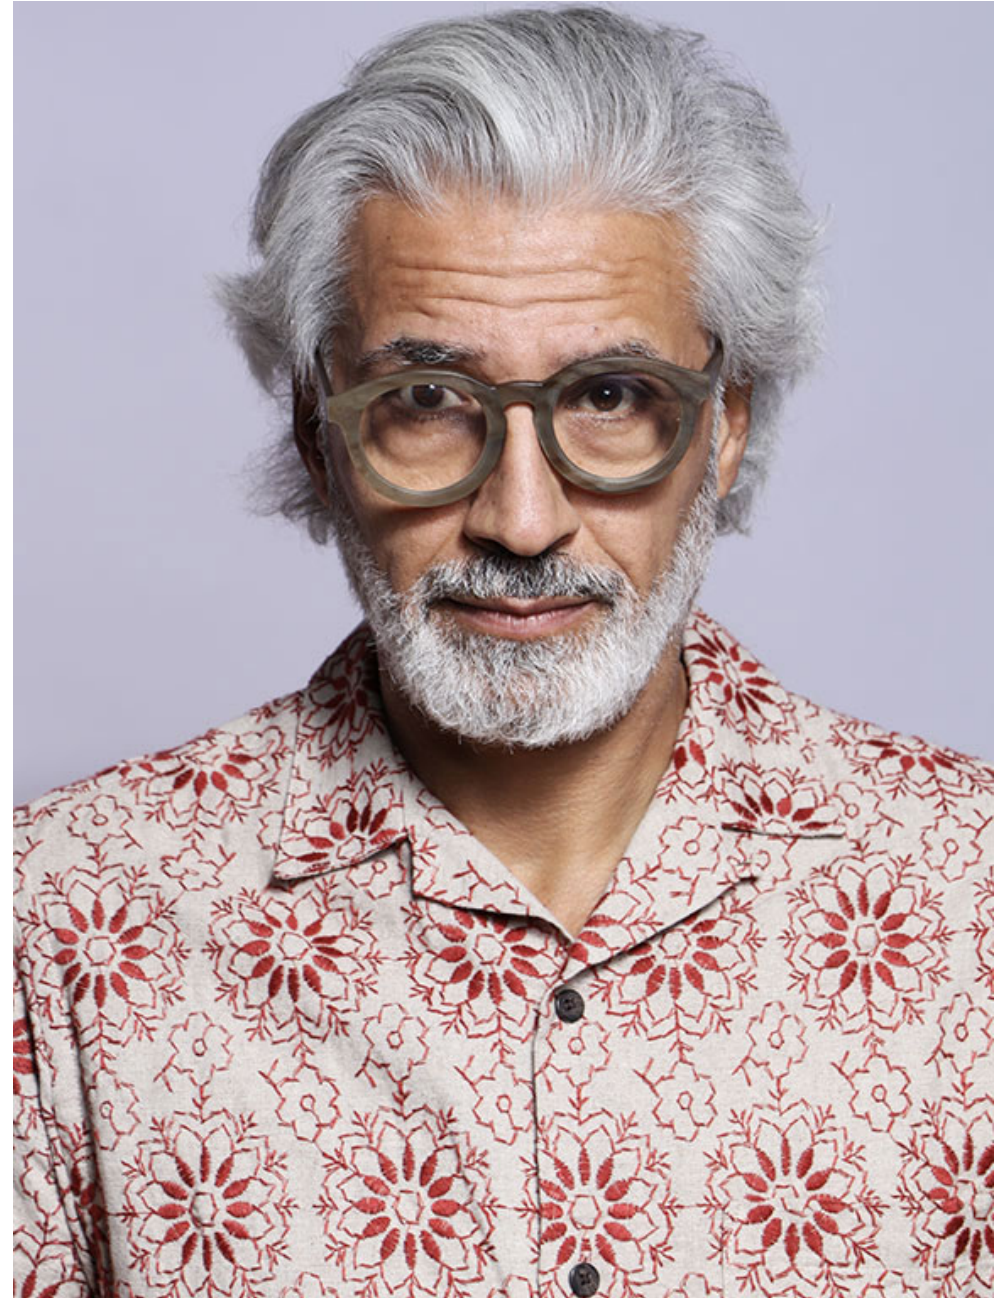

YILMAZ

Height **181** / Chest **105** / Waist **88** / Hip **101** / Size **50-52** / Shoes **42-43** / Hair **grey** / Eyes **brown** /

YILMAZ

Height **181** / Chest **105** / Waist **88** / Hip **101** / Size **50-52** / Shoes **42-43** / Hair **grey** / Eyes **brown** /

YILMAZ

Height **181** / Chest **105** / Waist **88** / Hip **101** / Size **50-52** / Shoes **42-43** / Hair **grey** / Eyes **brown** /