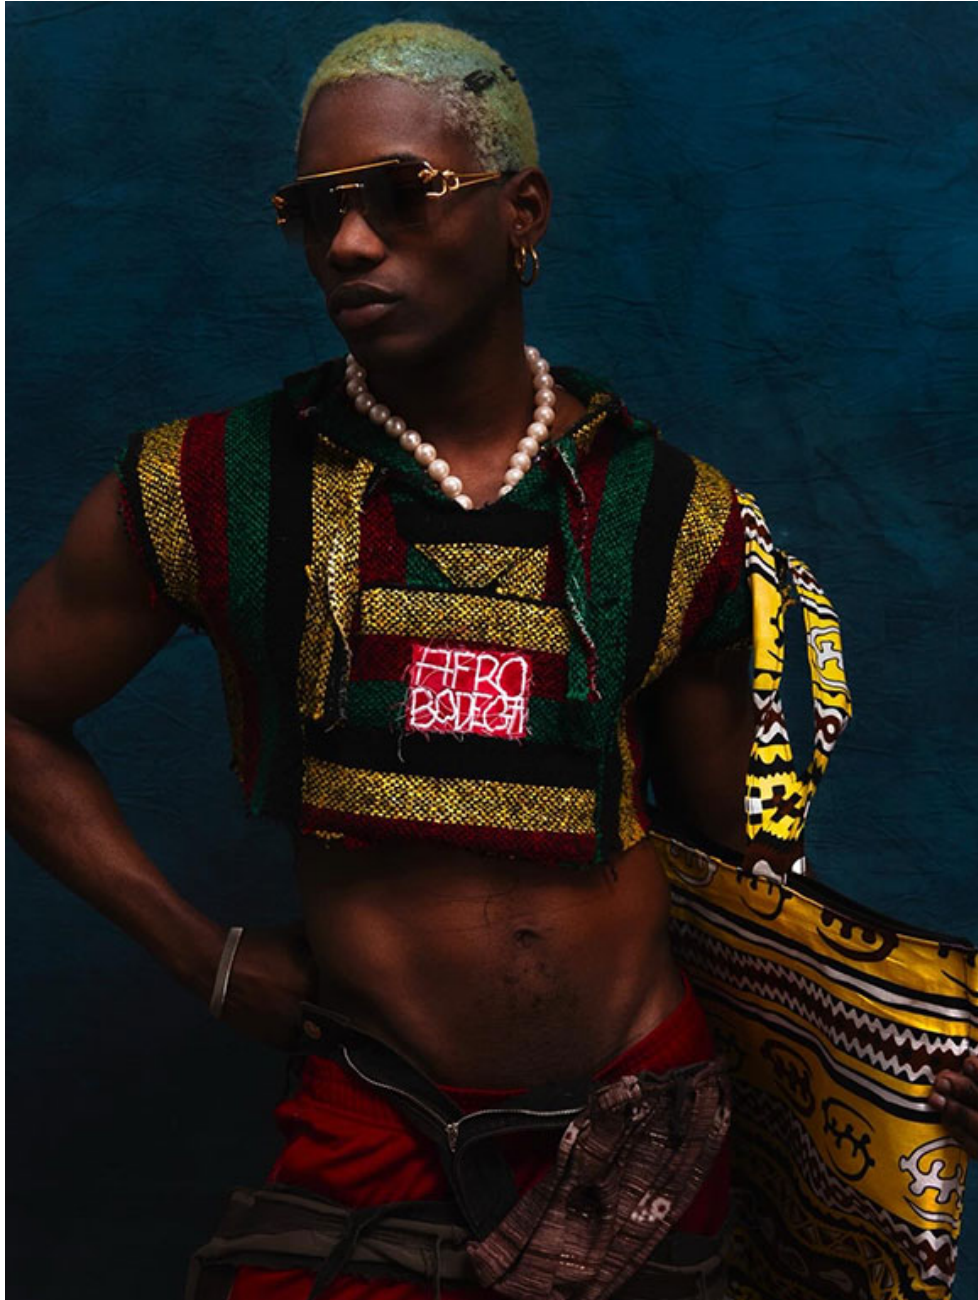

YOKO

Height **181** / Chest **90** / Waist **76** / Hip **89** / Size **48** / Shoes **44-45** / Hair **blonde** / Eyes **brown** /