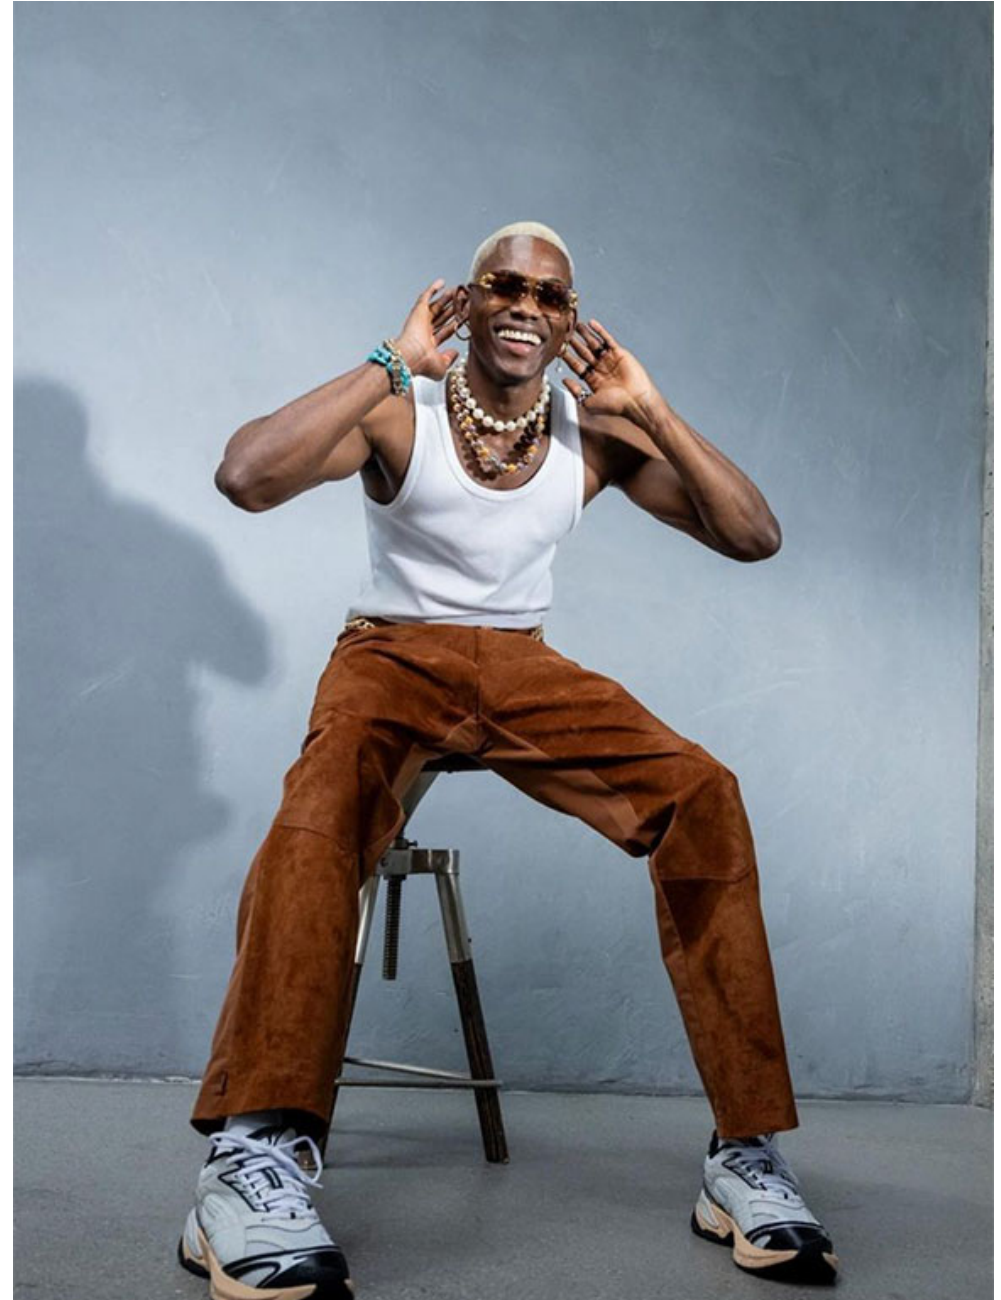

YOKO

Height **181** / Chest **90** / Waist **76** / Hip **89** / Size **48** / Shoes **44-45** / Hair **blonde** / Eyes **brown** /