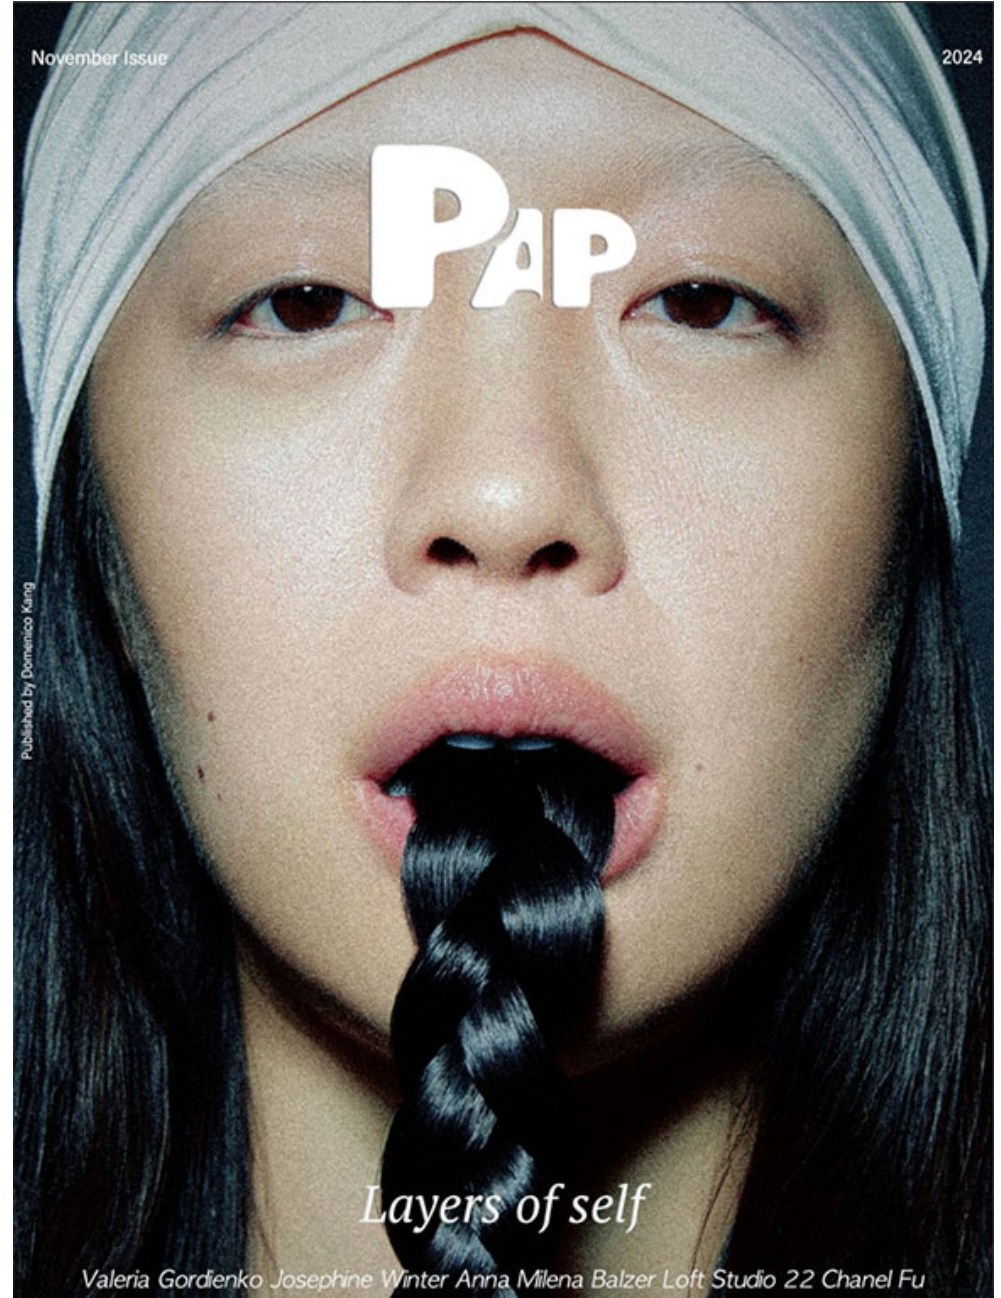

CHANEL

Height 170 / Bust 76 / Waist 63 / Hip 90 / Size 34 / Shoes 38-39 / Hair dark brown / Eyes brown /

go play
4PLAY — MGMT