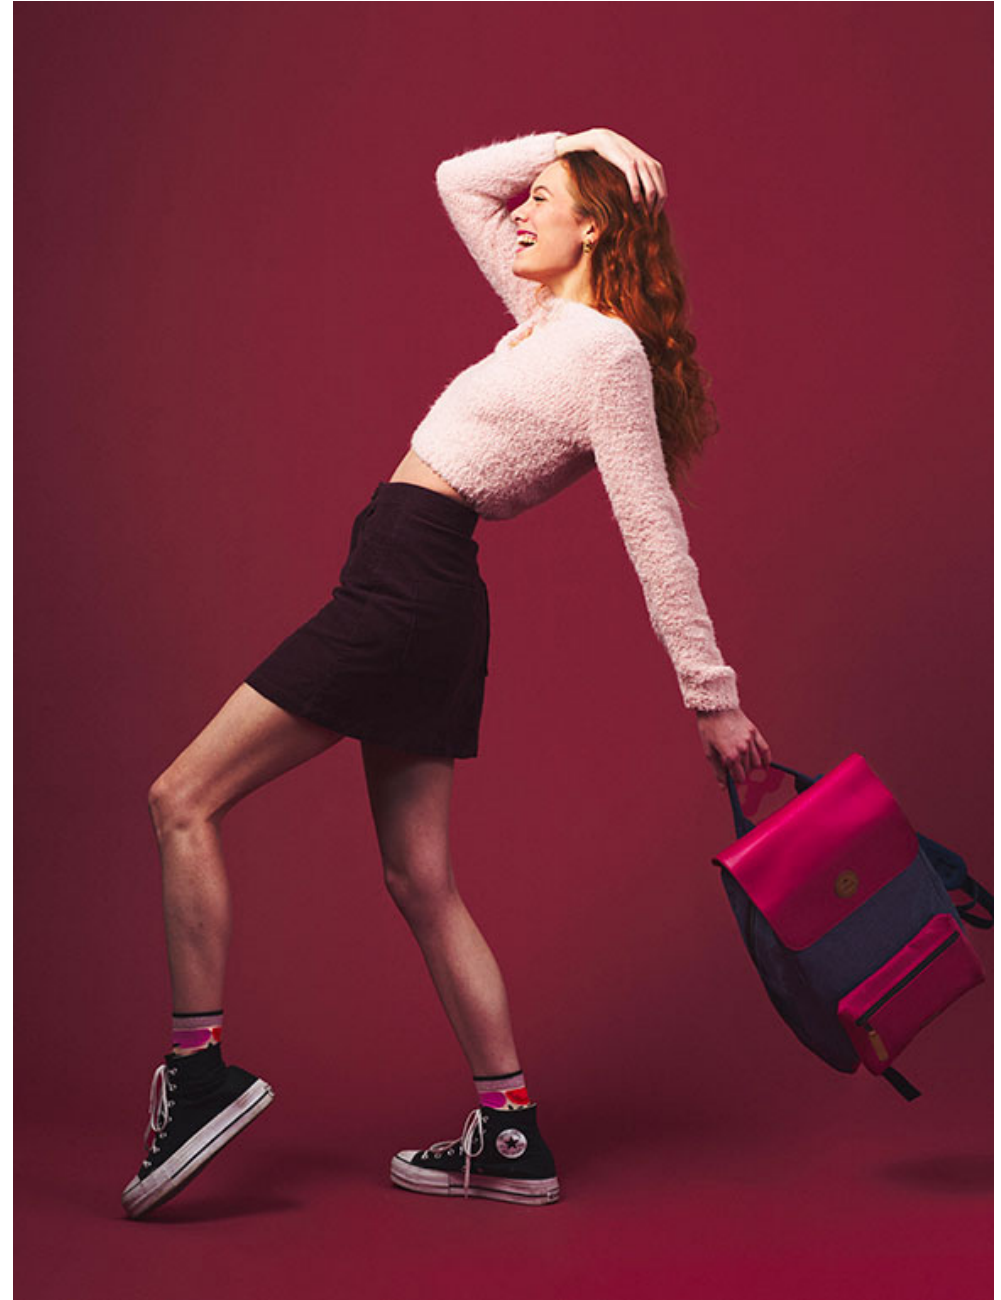

MAELLE C.

Height **176** / Bust **82** / Waist **62** / Hip **89** / Size **34** / Shoes **40** / Hair **red** / Eyes **blue** /