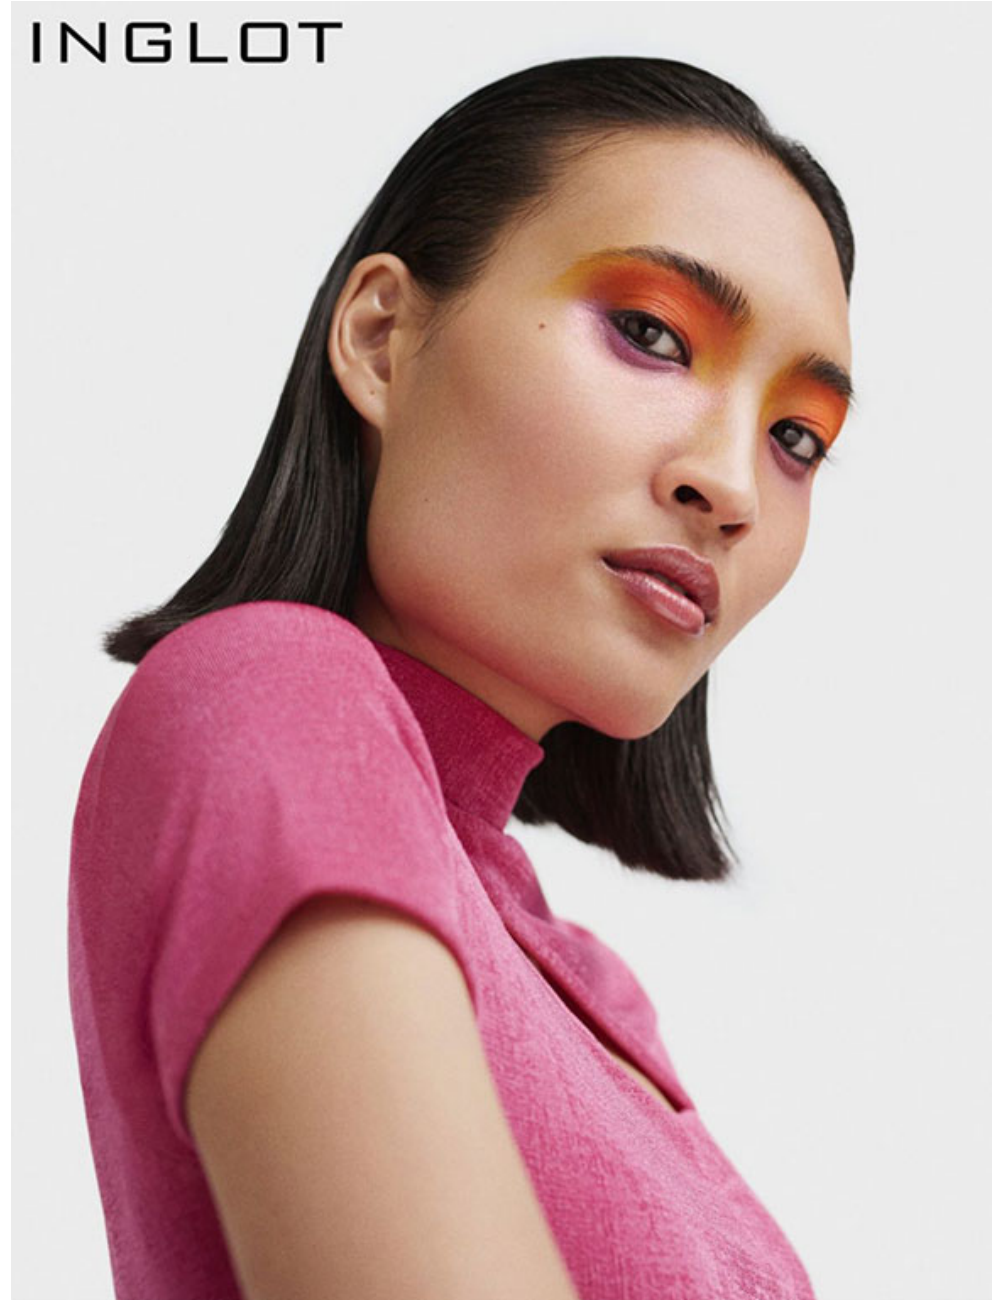

NATALIA B.

Height 174 / Bust 80 / Waist 59 / Hip 89 / Size 34-36 / Shoes 37 / Hair black / Eyes brown /