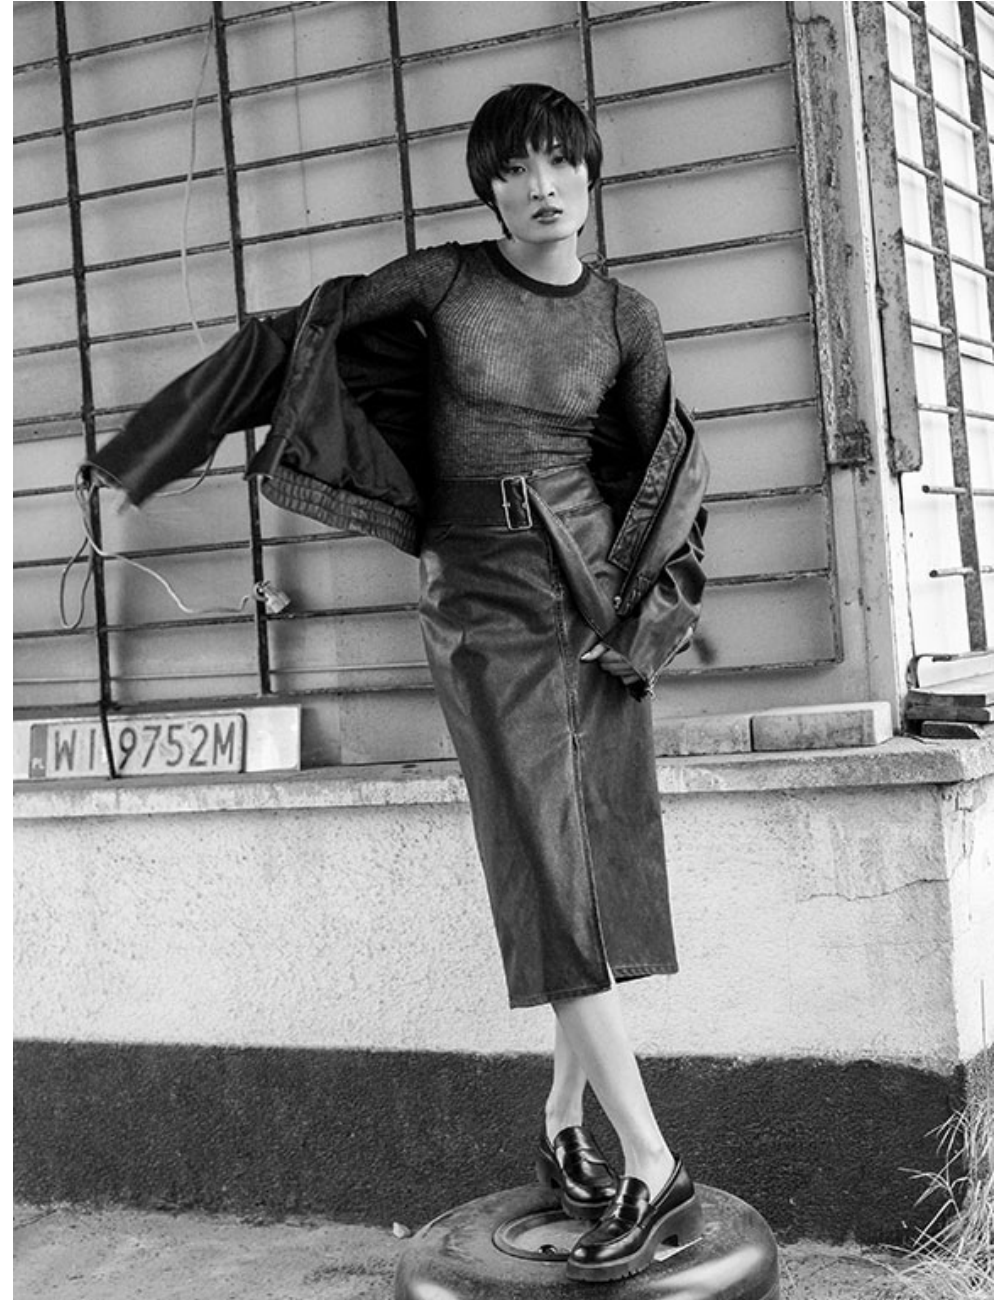

NATALIA B.

Height 174 / Bust 80 / Waist 59 / Hip 89 / Size 34-36 / Shoes 37 / Hair black / Eyes brown /