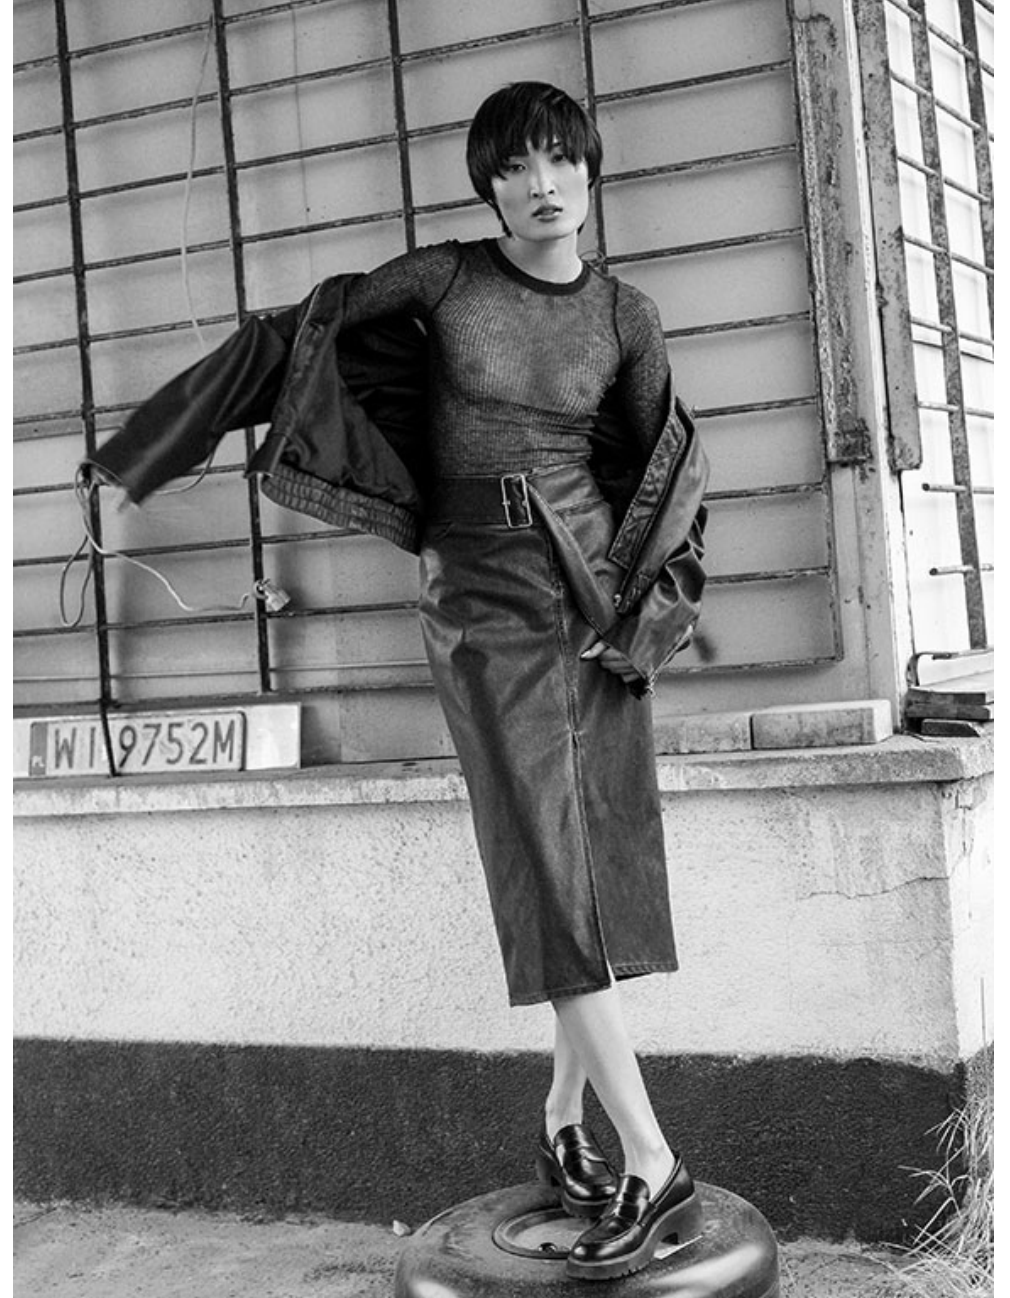

NATALIA B.

Height 174 / Bust 80 / Waist 59 / Hip 89 / Size 34-36 / Shoes 37 / Hair black / Eyes brown /