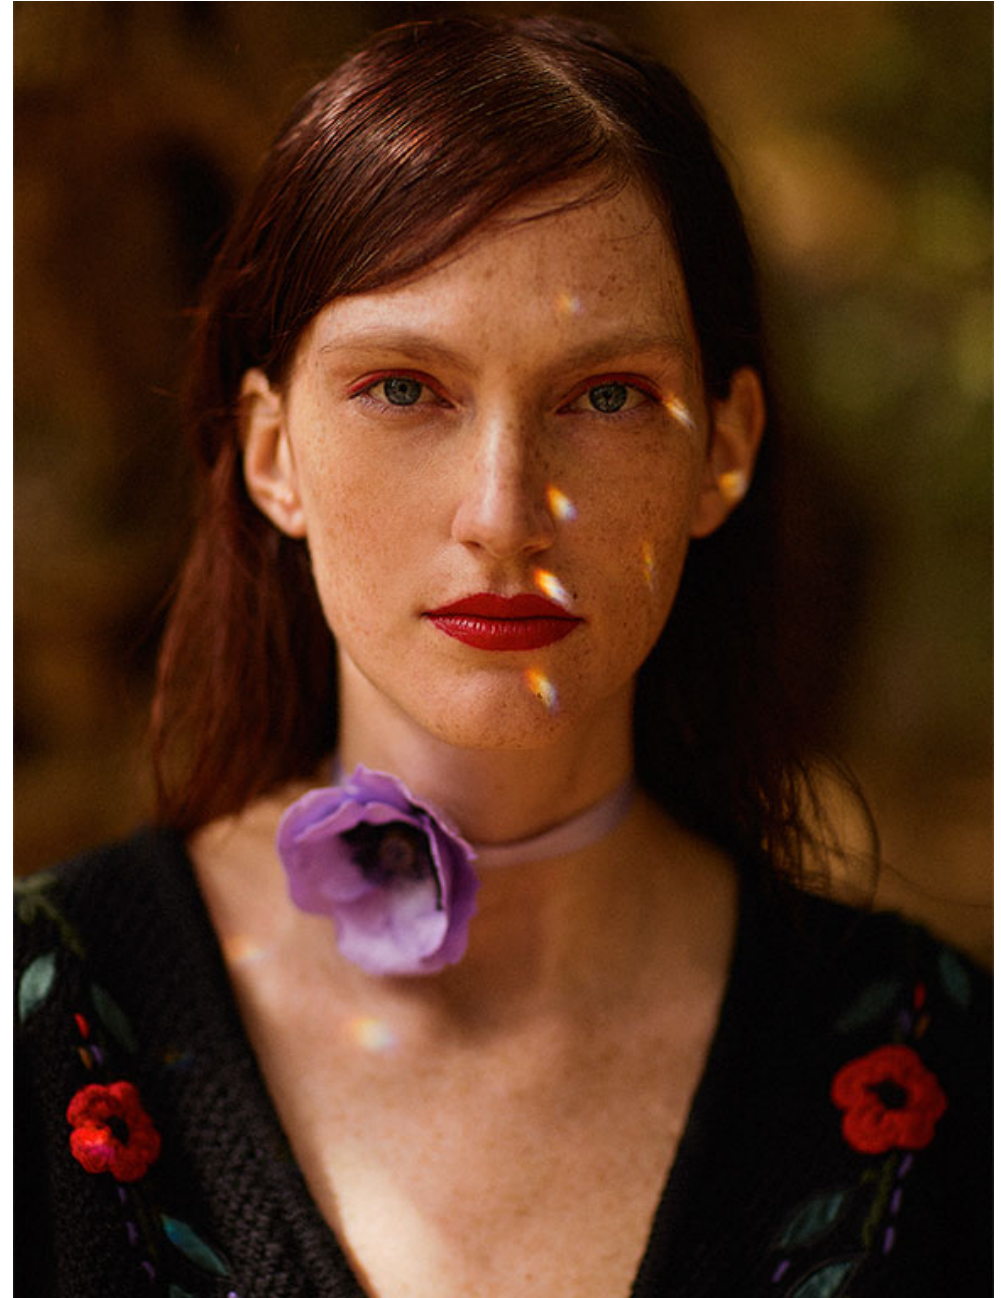

NIKOLETTA S

Height 175 / Bust 94 / Waist 74 / Hip 91 / Size 36-38 / Shoes 41 / Hair red / Eyes blue /