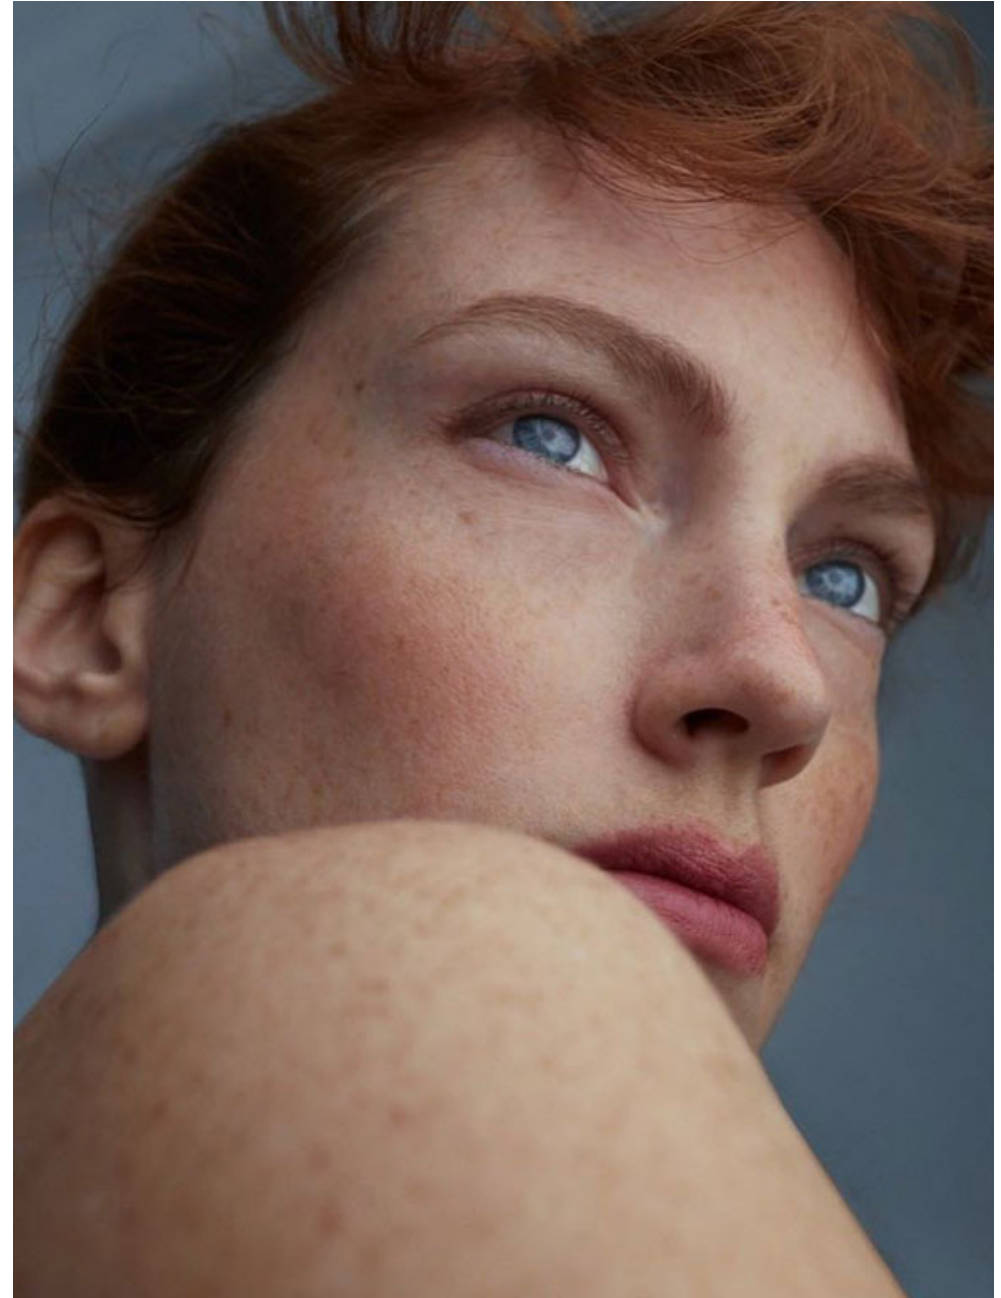

NIKOLETTA S

Height 175 / Bust 94 / Waist 74 / Hip 91 / Size 36-38 / Shoes 41 / Hair red / Eyes blue /