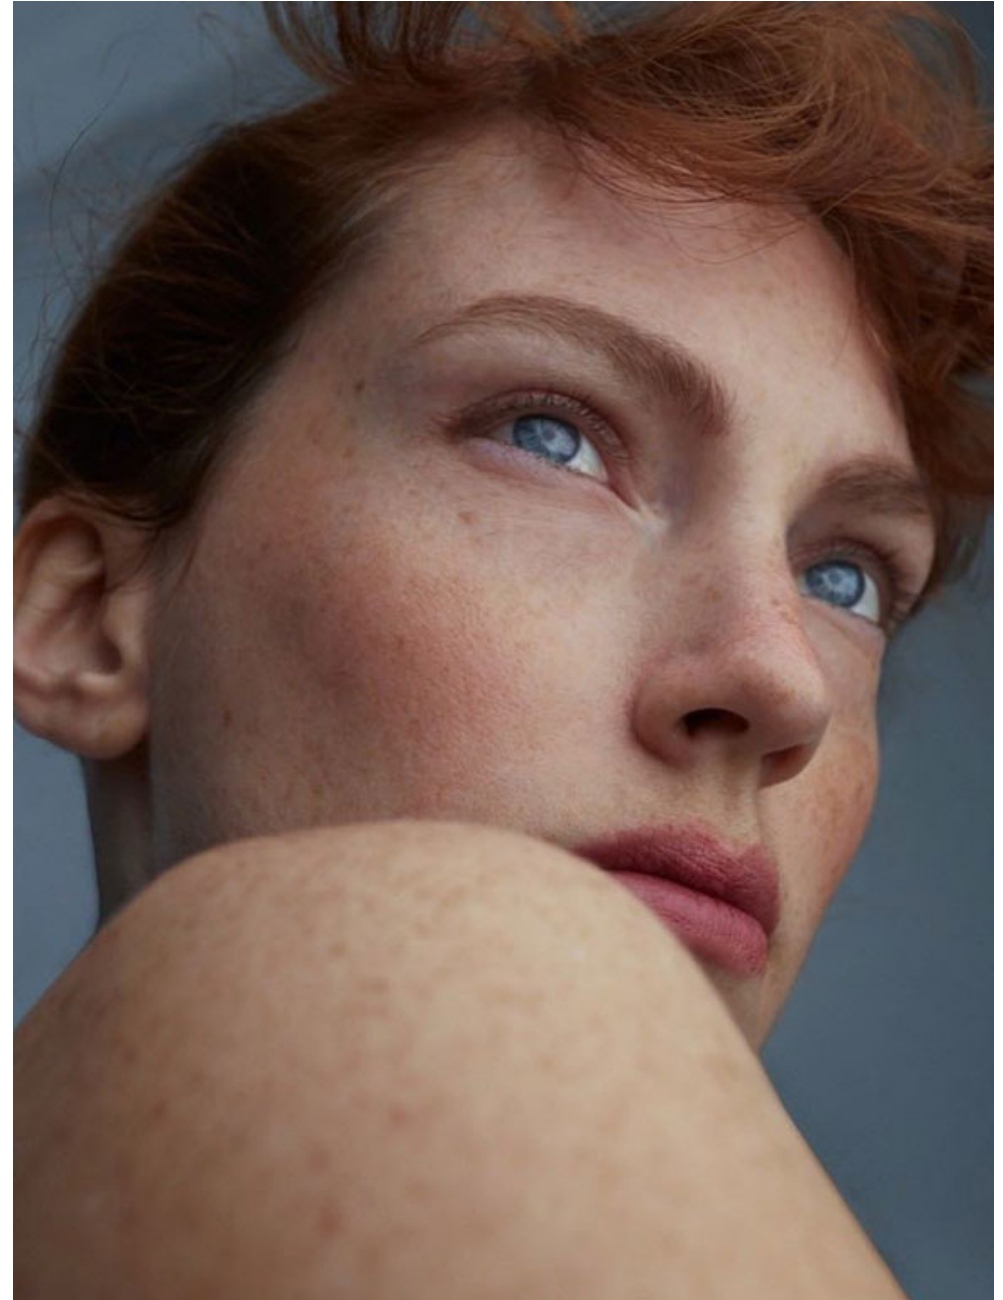

NIKOLETTA S

Height 175 / Bust 94 / Waist 74 / Hip 91 / Size 36-38 / Shoes 41 / Hair red / Eyes blue /