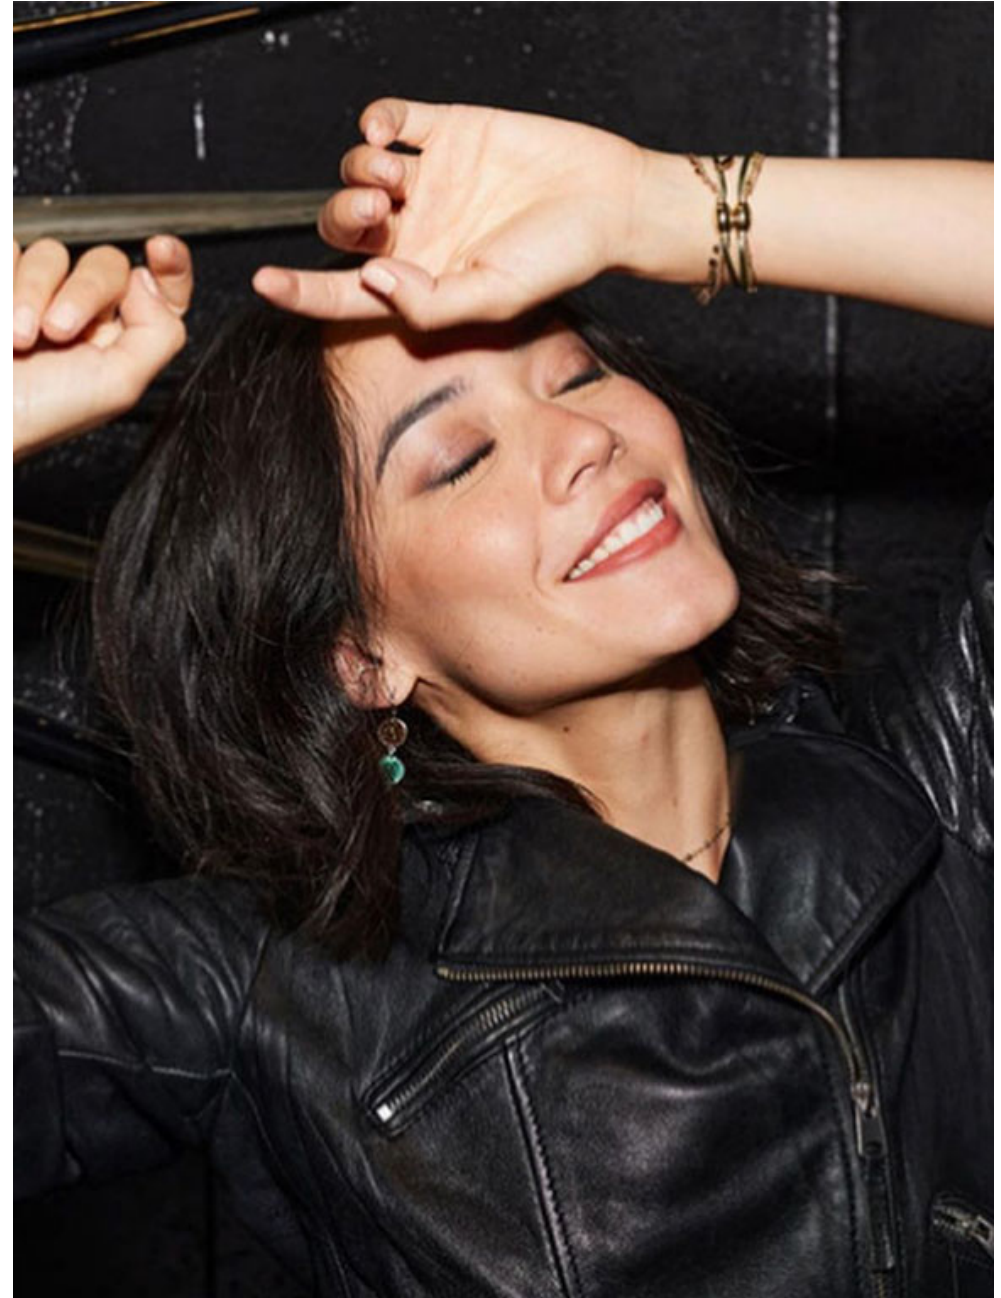

ALMAR

Height **165** / Bust **87** / Waist **62** / Hip **90** / Size **36** / Shoes **38** / Hair **black** / Eyes **brown** /