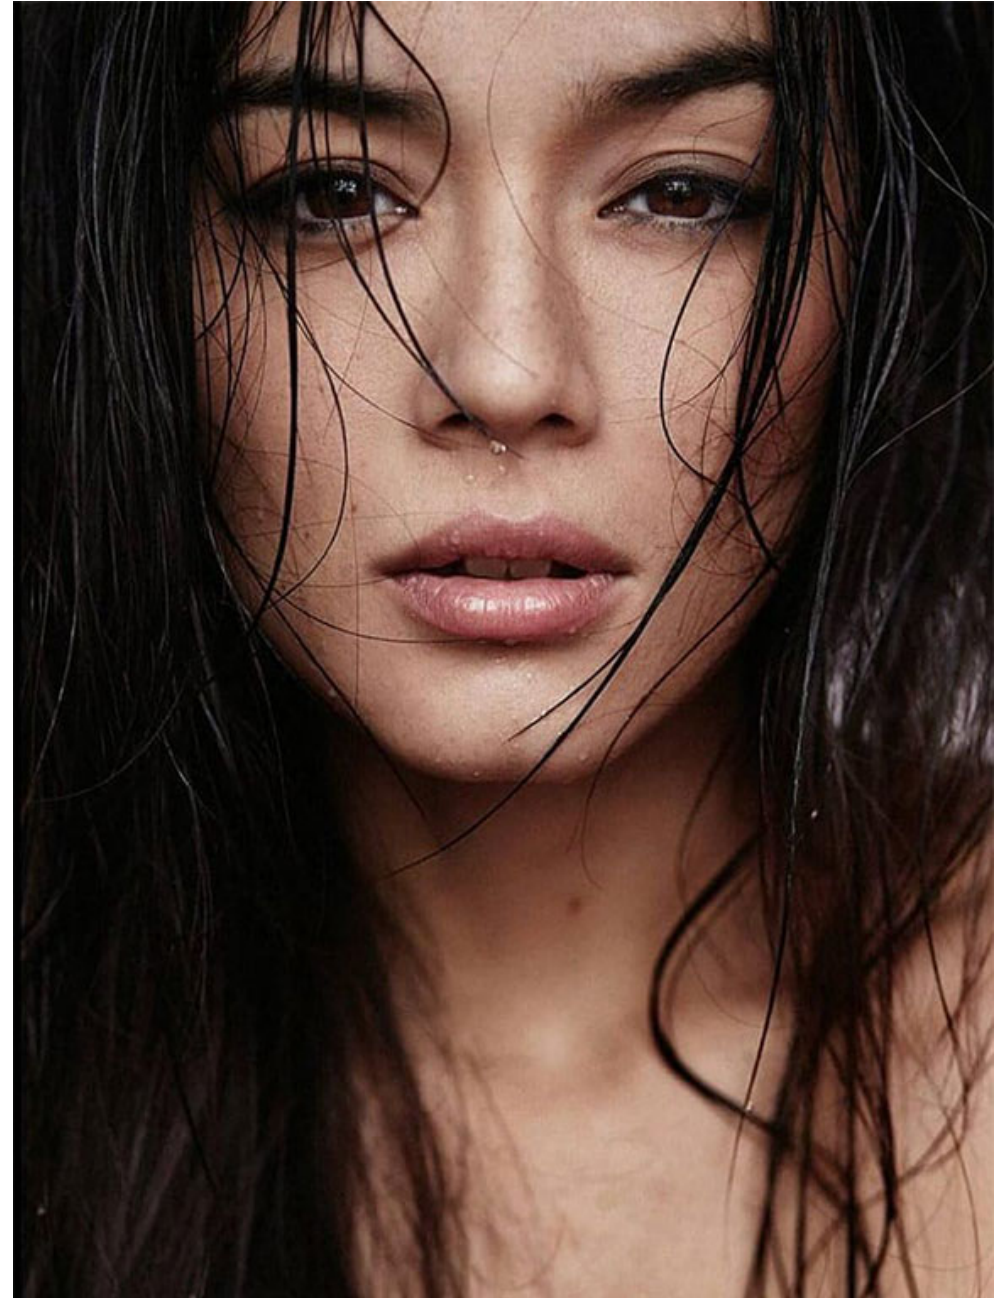

ALMAR

Height **165** / Bust **87** / Waist **62** / Hip **90** / Size **36** / Shoes **38** / Hair **black** / Eyes **brown** /

4play
4PLAY — MGMT