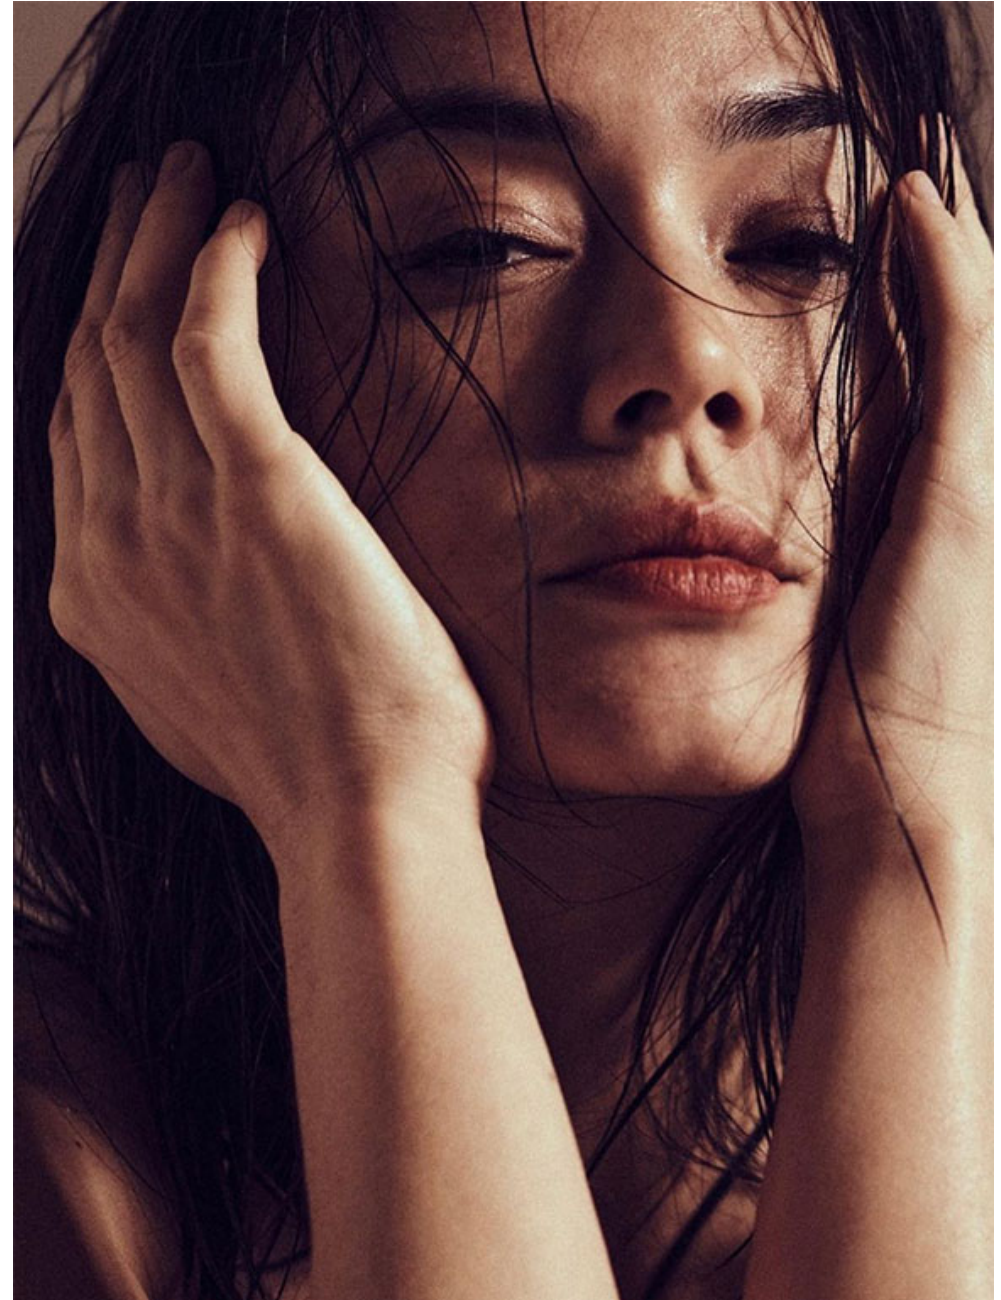

ALMAR

Height **165** / Bust **87** / Waist **62** / Hip **90** / Size **36** / Shoes **38** / Hair **black** / Eyes **brown** /

goplay
4PLAY — MGMT