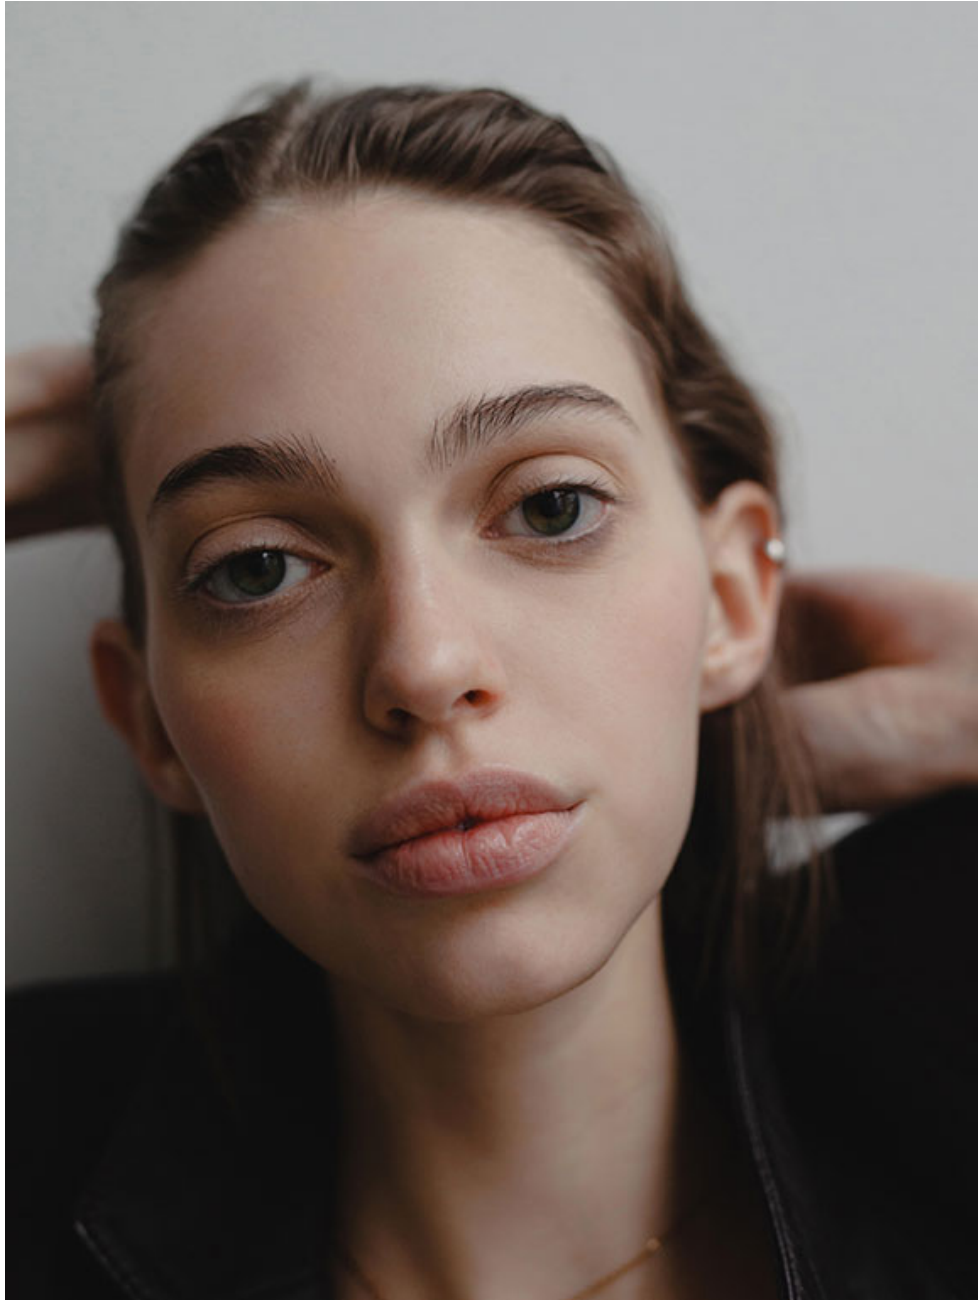

MARIANNA G.

Height 175 / Bust 79 / Waist 60 / Hip 89 / Size 34-36 / Shoes 40 / Hair dark brown / Eyes green brown /