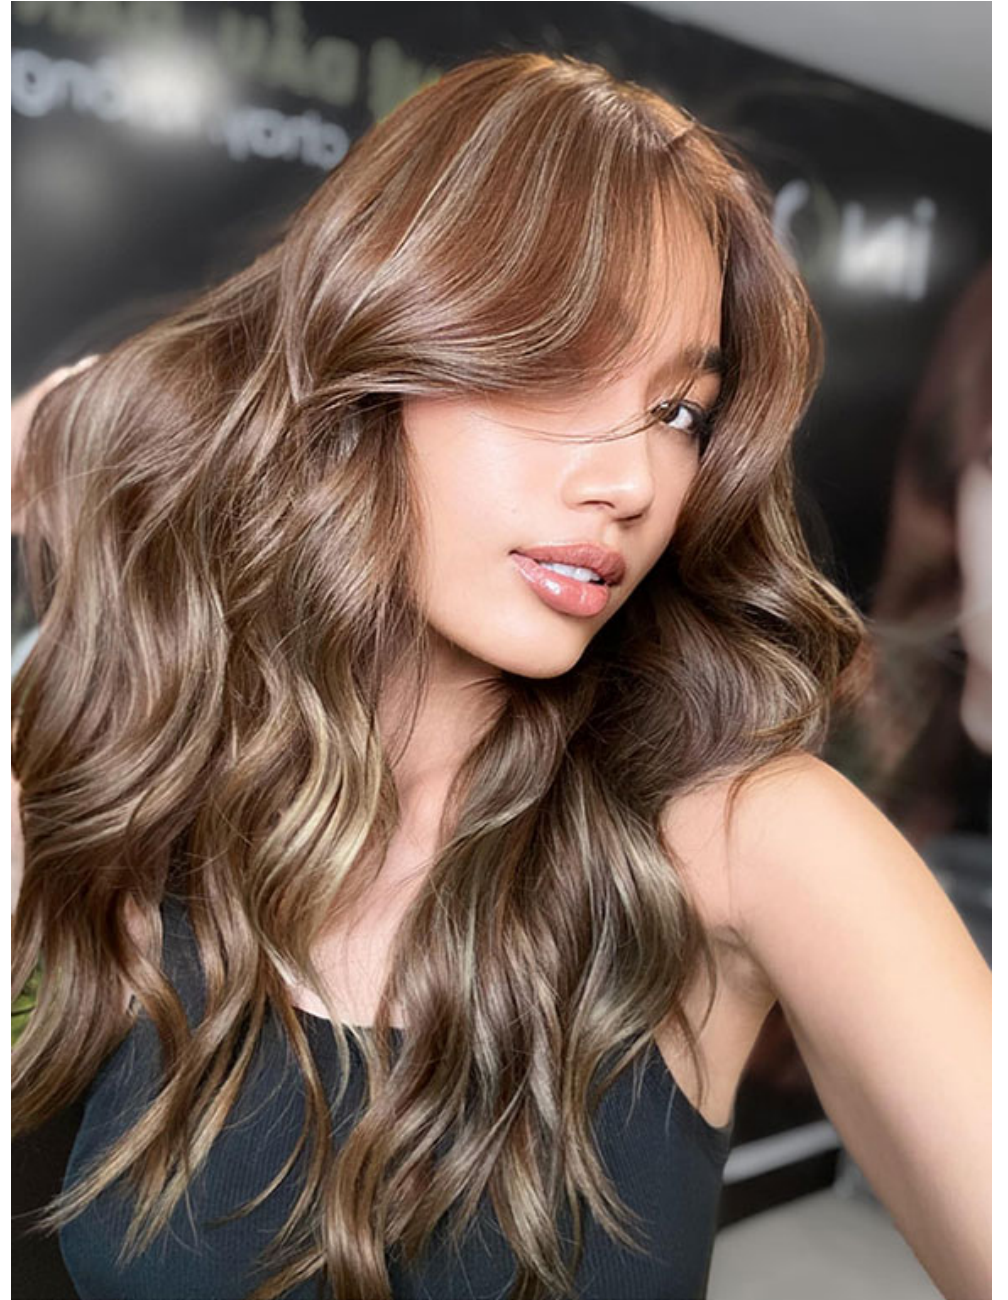

NHU

Height **175** / Bust **82** / Waist **63** / Hip **92** / Size **34-36** / Shoes **41** / Hair **black** / Eyes **brown** /