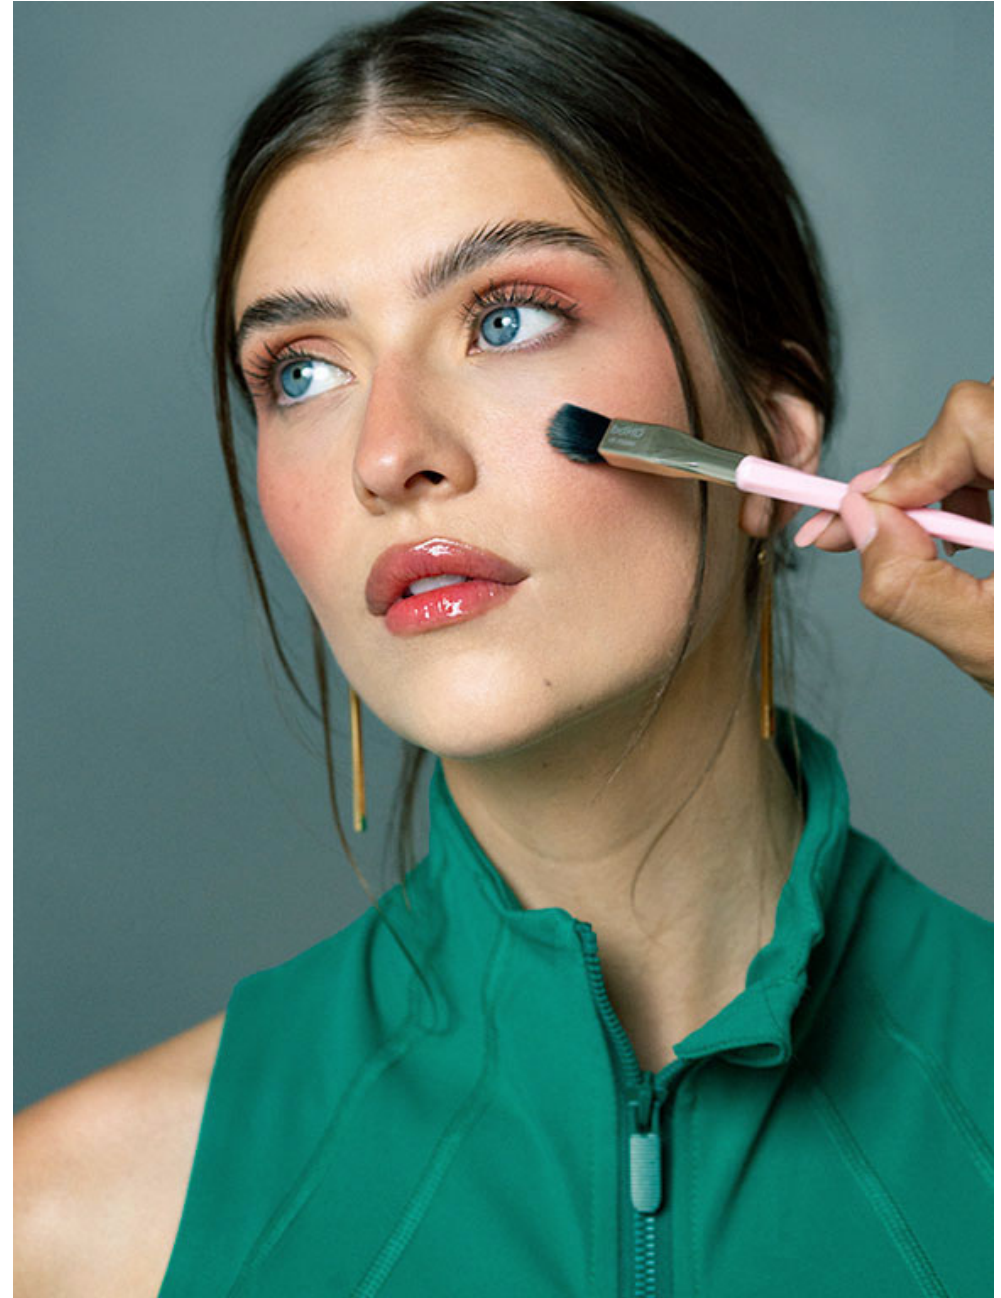

CHEY

Height **173** / Bust **84** / Waist **60** / Hip **94** / Size **34-36** / Shoes **39** / Hair **brown** / Eyes **blue** /