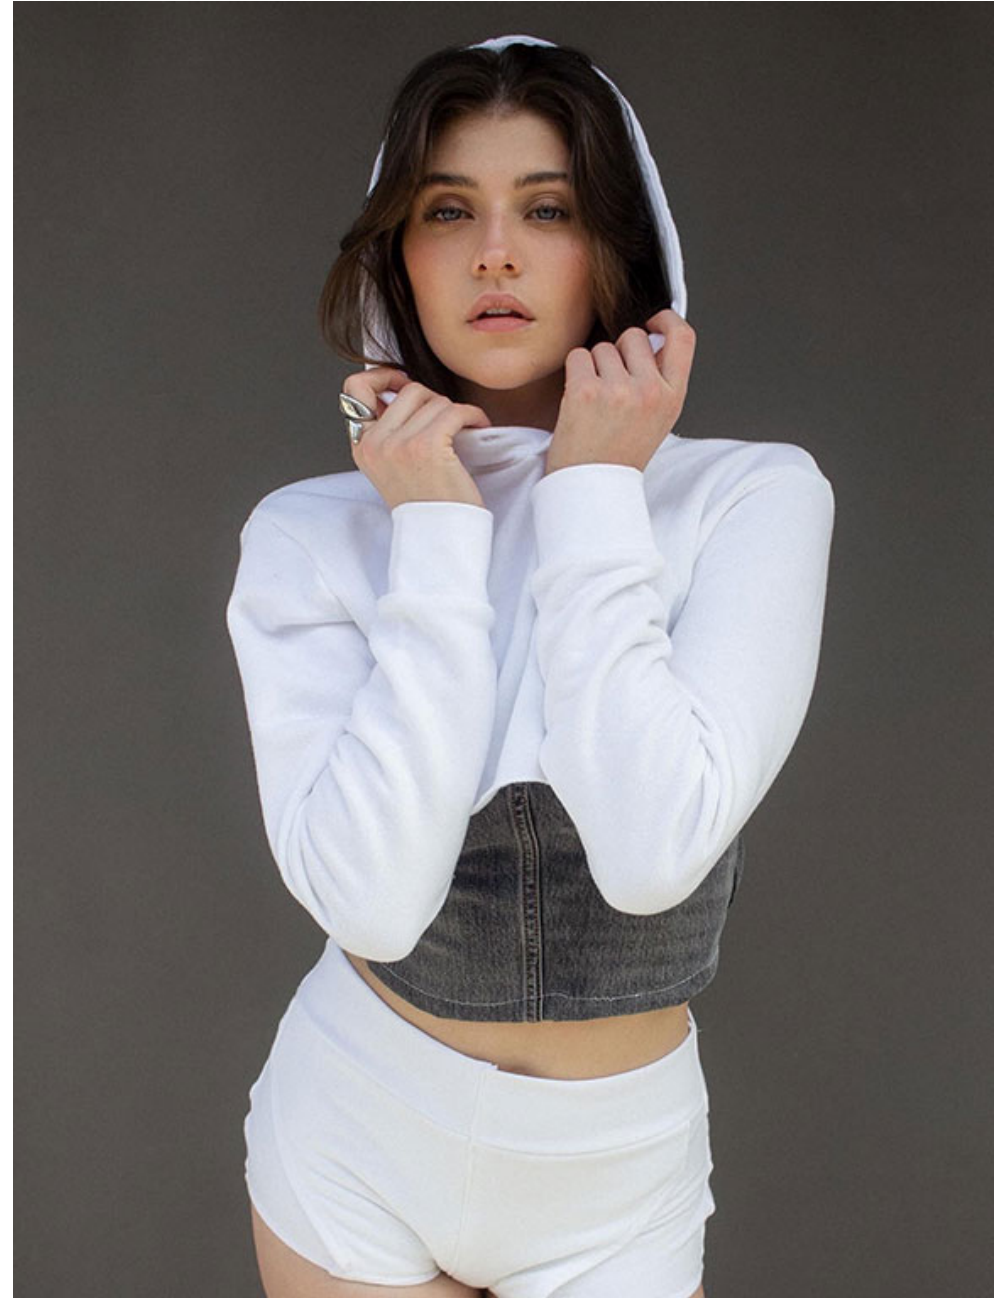

CHEY

Height **173** / Bust **84** / Waist **60** / Hip **94** / Size **34-36** / Shoes **39** / Hair **brown** / Eyes **blue** /

go play
4PLAY — MGMT