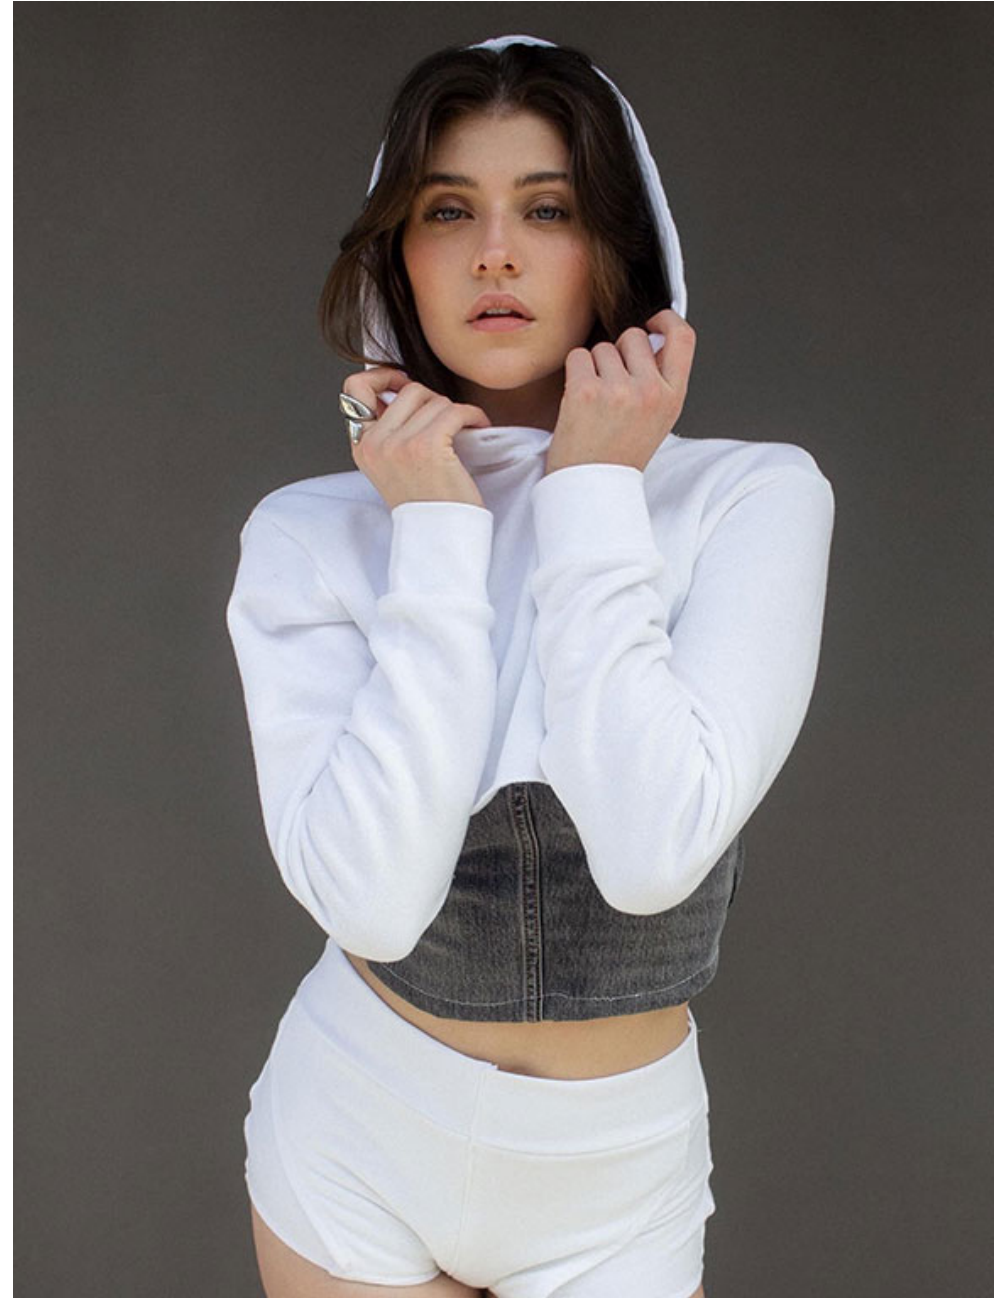

**go play**  
4PLAY — MGMT

**CHEY**

Height **173** / Bust **84** / Waist **60** / Hip **94** / Size **34-36** / Shoes **39** / Hair **brown** / Eyes **blue** /

**go play**  
4PLAY — MGMT