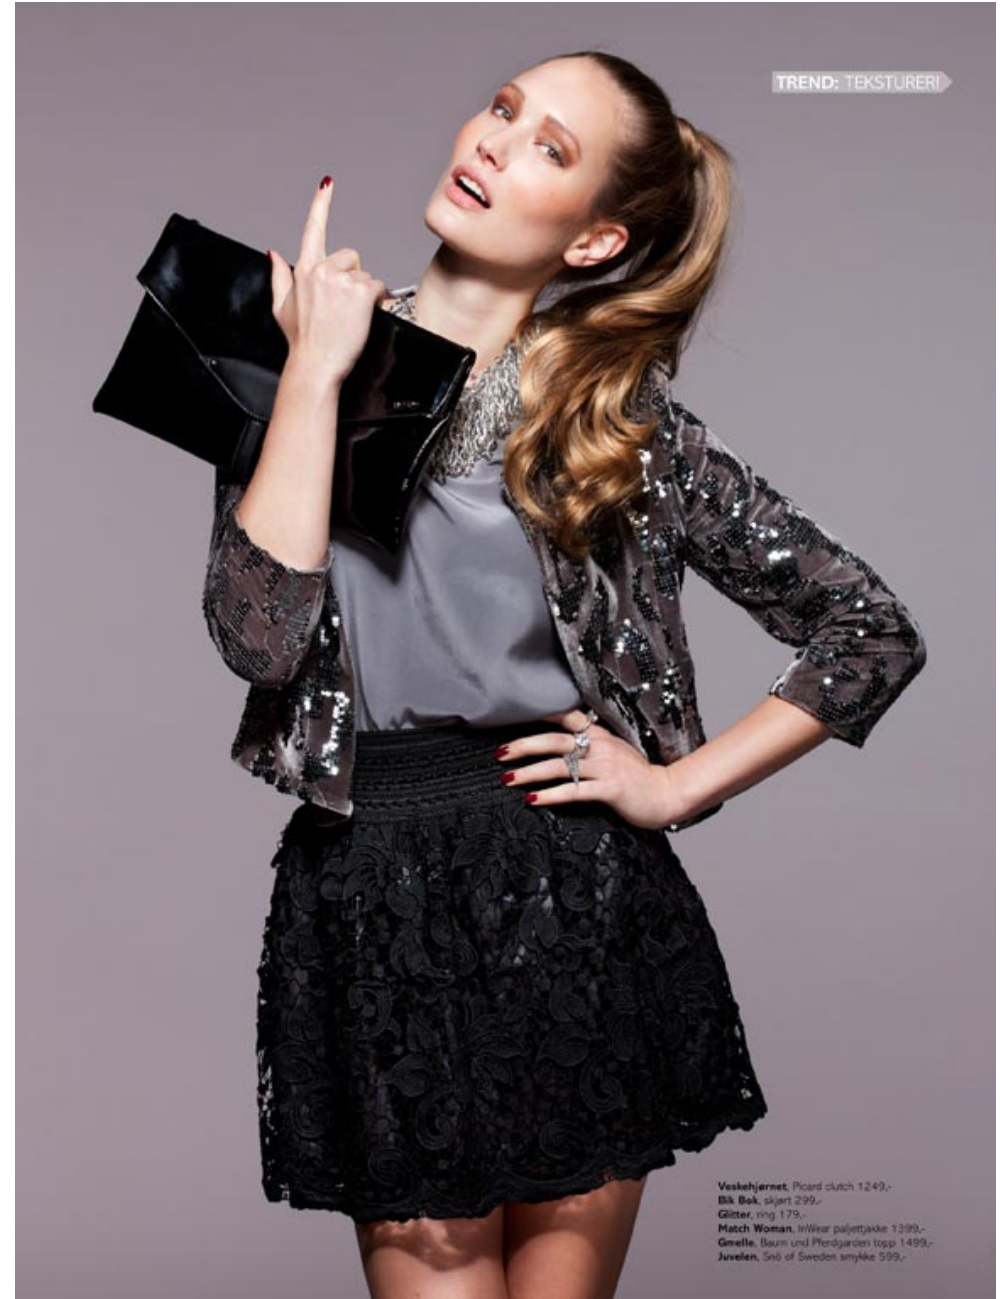

LENA S.

Height 179 / Bust 86 / Waist 65 / Hip 87 / Size 34-36 / Shoes 38-39 / Hair dark blonde / Eyes brown green /

go play
4PLAY — MGMT