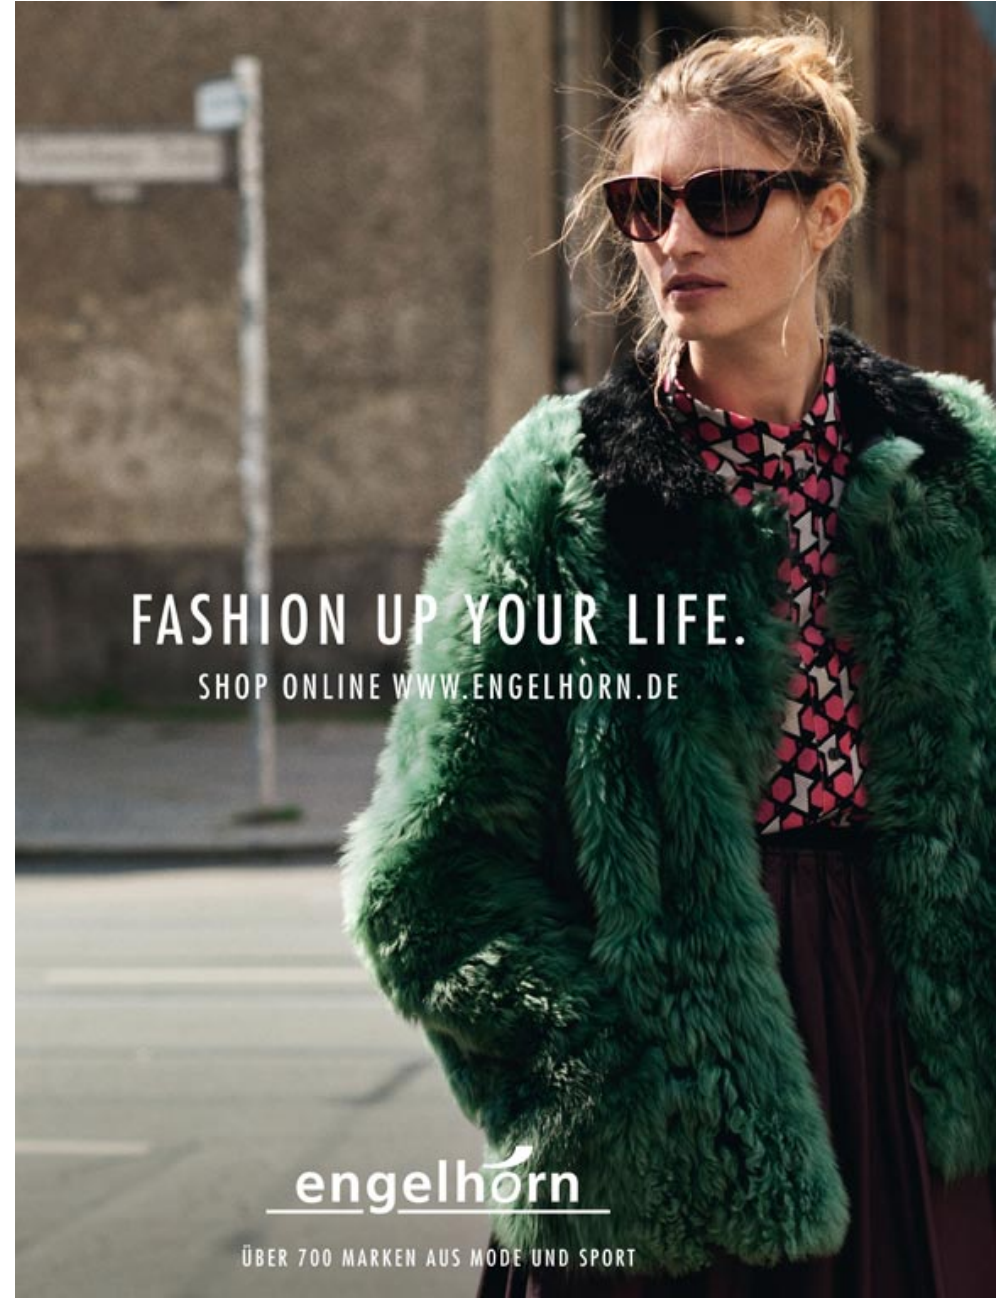

MARTA W.

Height **178** / Bust **88** / Waist **65** / Hip **94** / Size **36** / Shoes **41** / Hair **dark blonde** / Eyes **blue** /

go play
4PLAY — MGMT