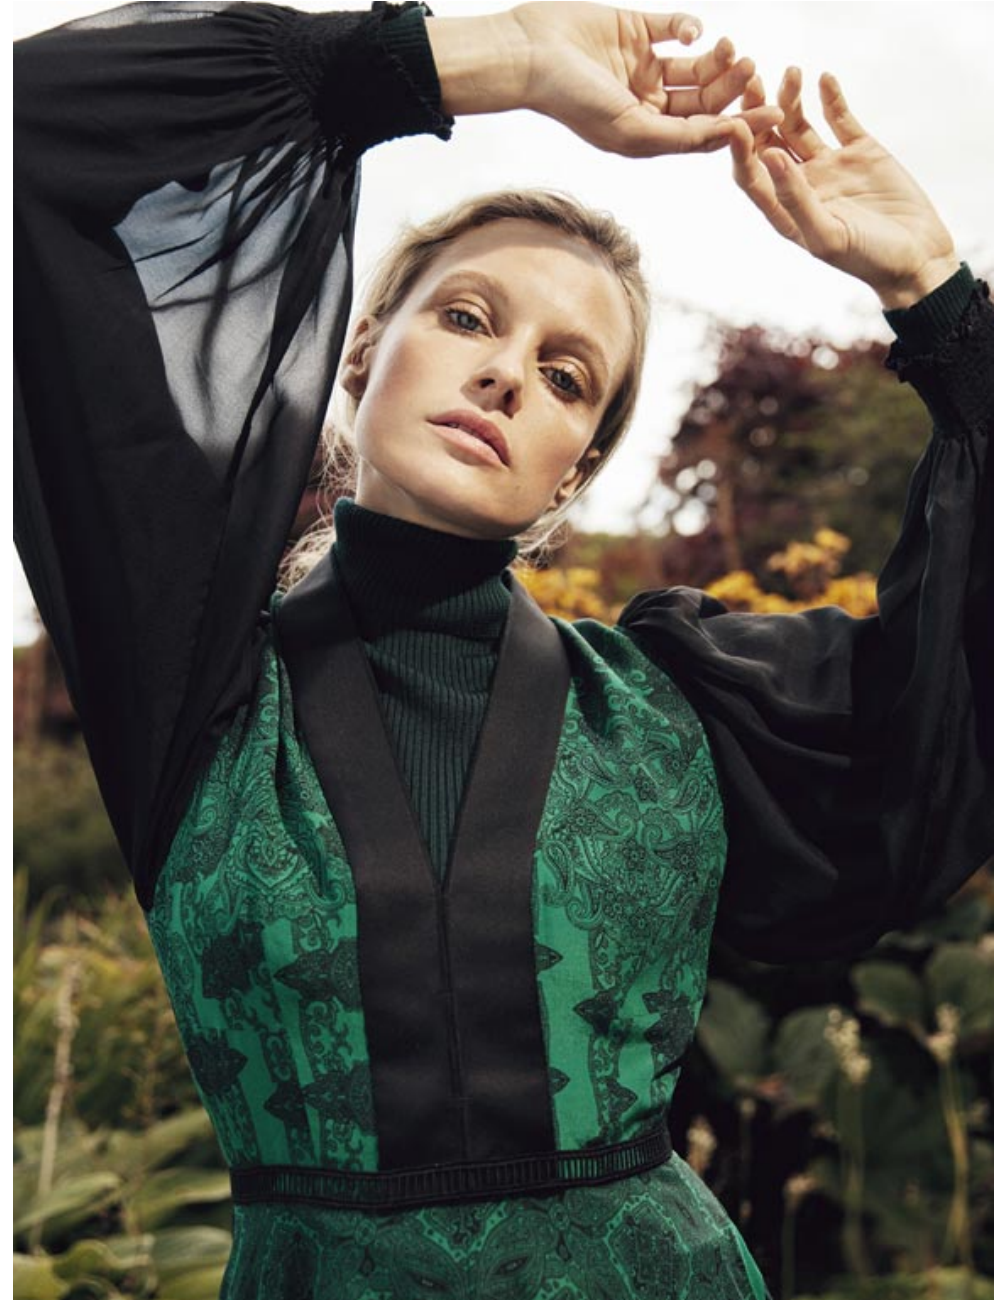

ANNABELL R.

Height **173** / Bust **83** / Waist **65** / Hip **90** / Size **36** / Shoes **39** / Hair **blonde** / Eyes **blue** /