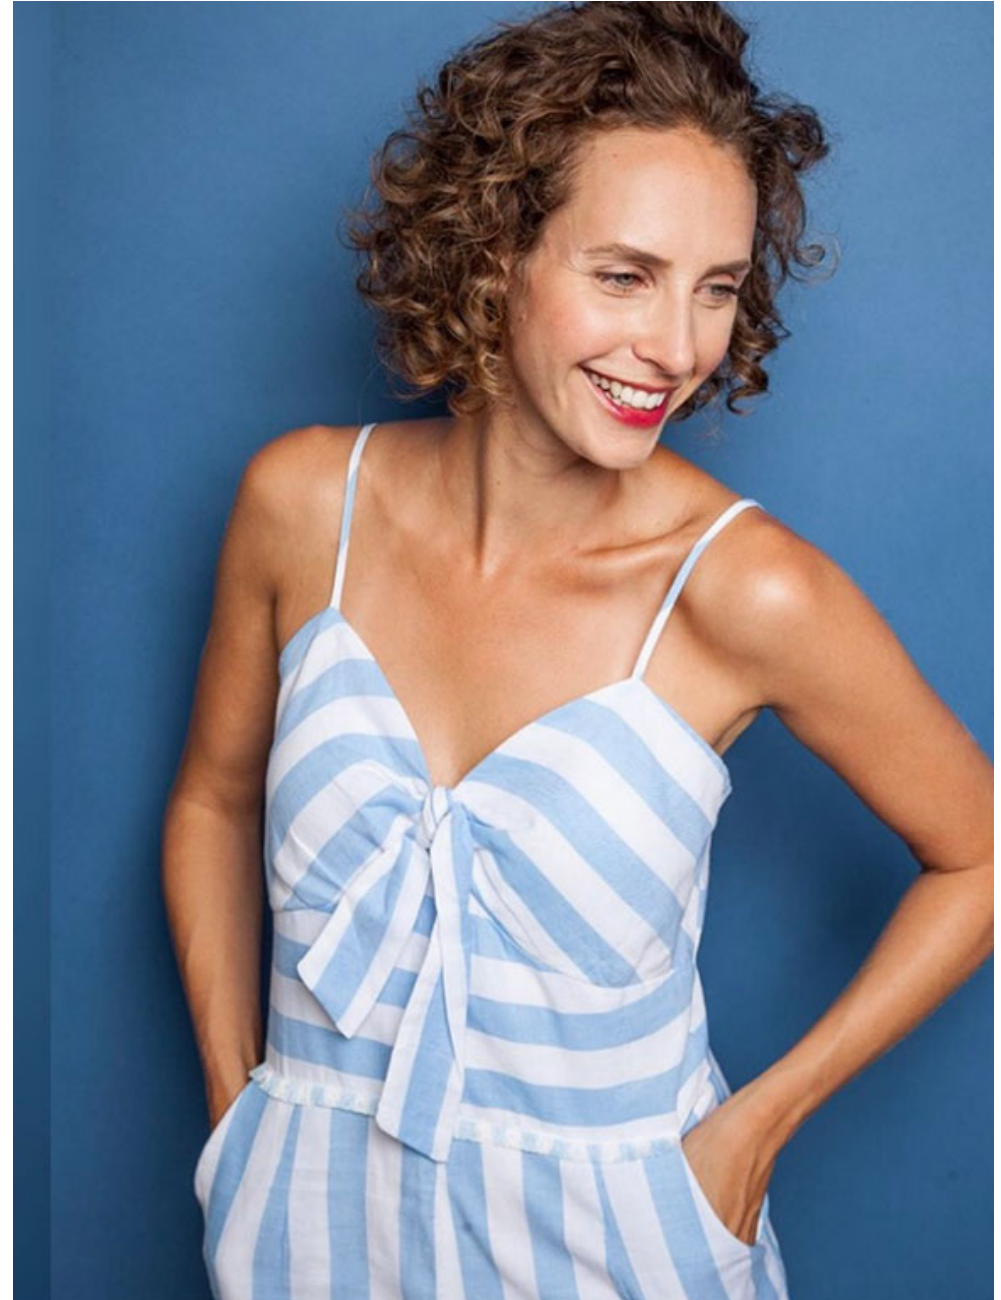

MARI O.

Height **177** / Bust **86** / Waist **68** / Hip **93** / Size **36-38** / Shoes **38** / Hair **darkblonde** / Eyes **green** /