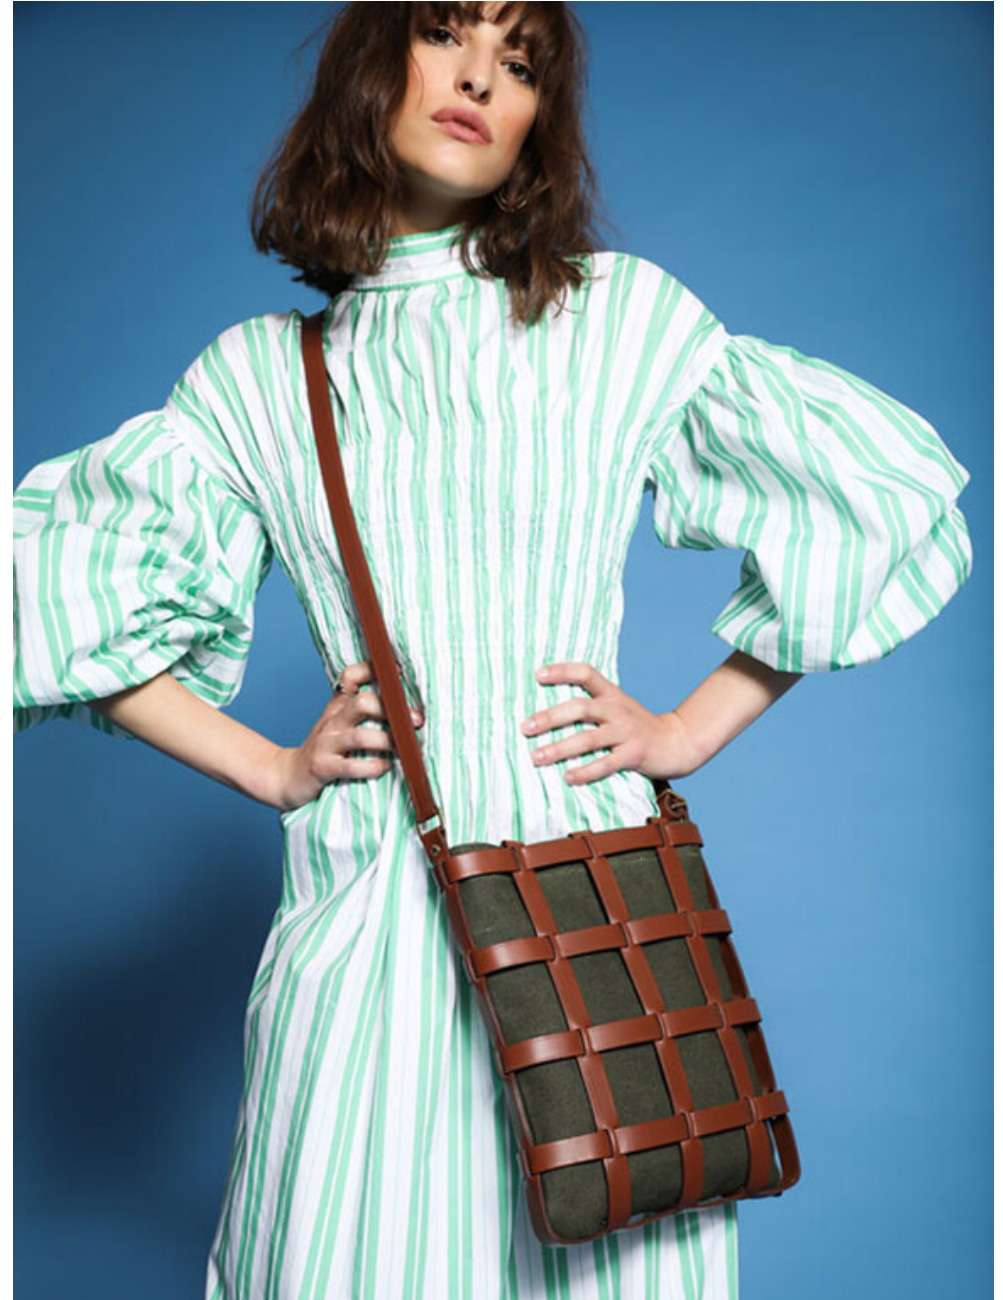

LEA C.

Height **170** / Bust **85** / Waist **60** / Hip **87** / Size **34** / Shoes **38** / Hair **brown** / Eyes **brown** /

LEA C.

Height **170** / Bust **85** / Waist **60** / Hip **87** / Size **34** / Shoes **38** / Hair **brown** / Eyes **brown** /

LEA C.

Height **170** / Bust **85** / Waist **60** / Hip **87** / Size **34** / Shoes **38** / Hair **brown** / Eyes **brown** /

LEA C.

Height 170 / Bust 85 / Waist 60 / Hip 87 / Size 34 / Shoes 38 / Hair brown / Eyes brown /