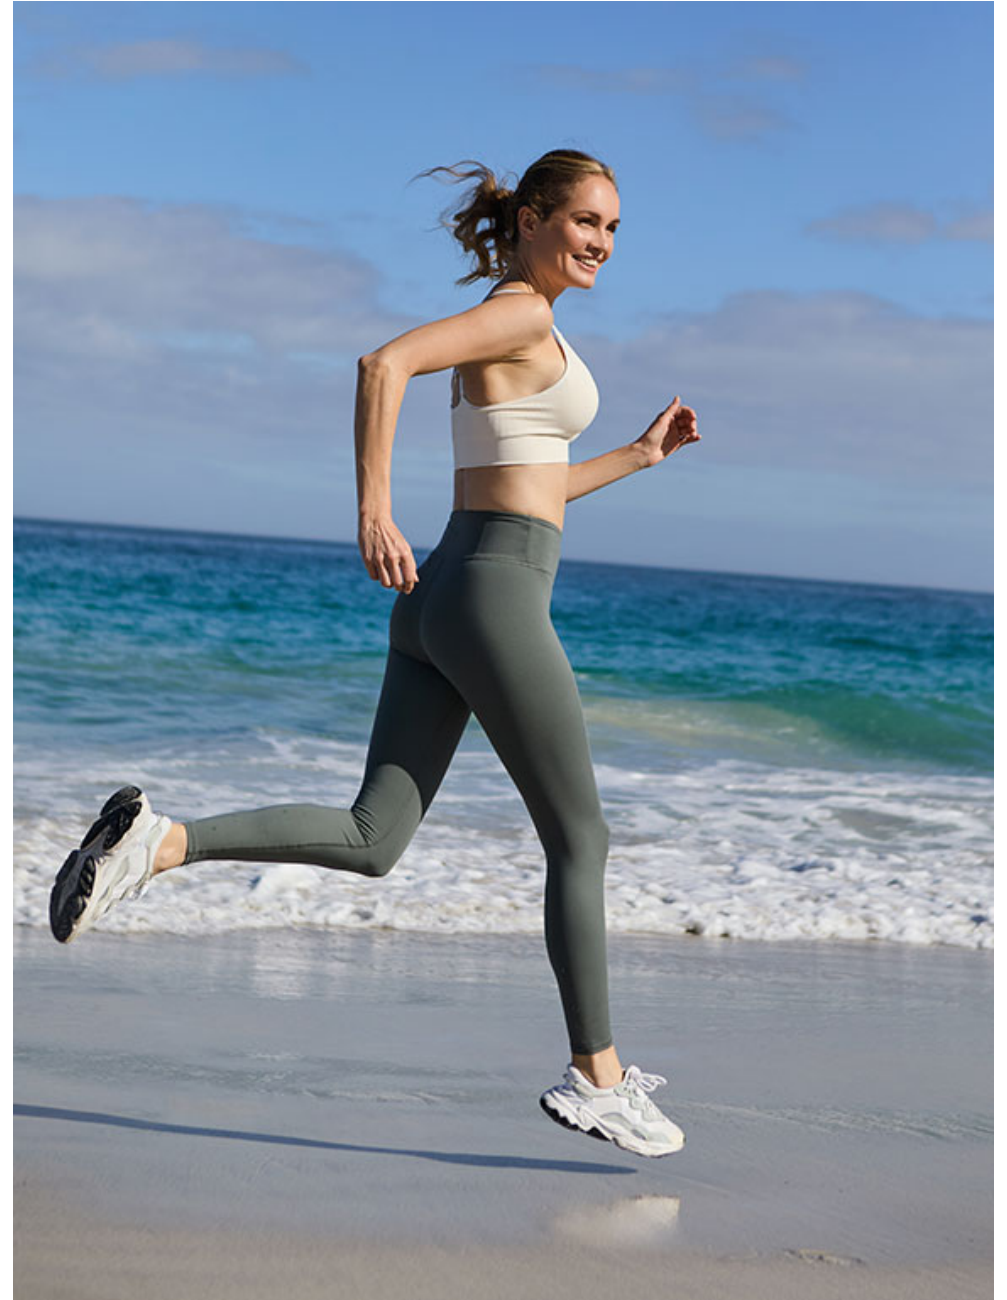

JANA F.

Height **179** / Bust **89** / Waist **62** / Hip **90** / Size **36** / Shoes **39** / Hair **blonde** / Eyes **green** /