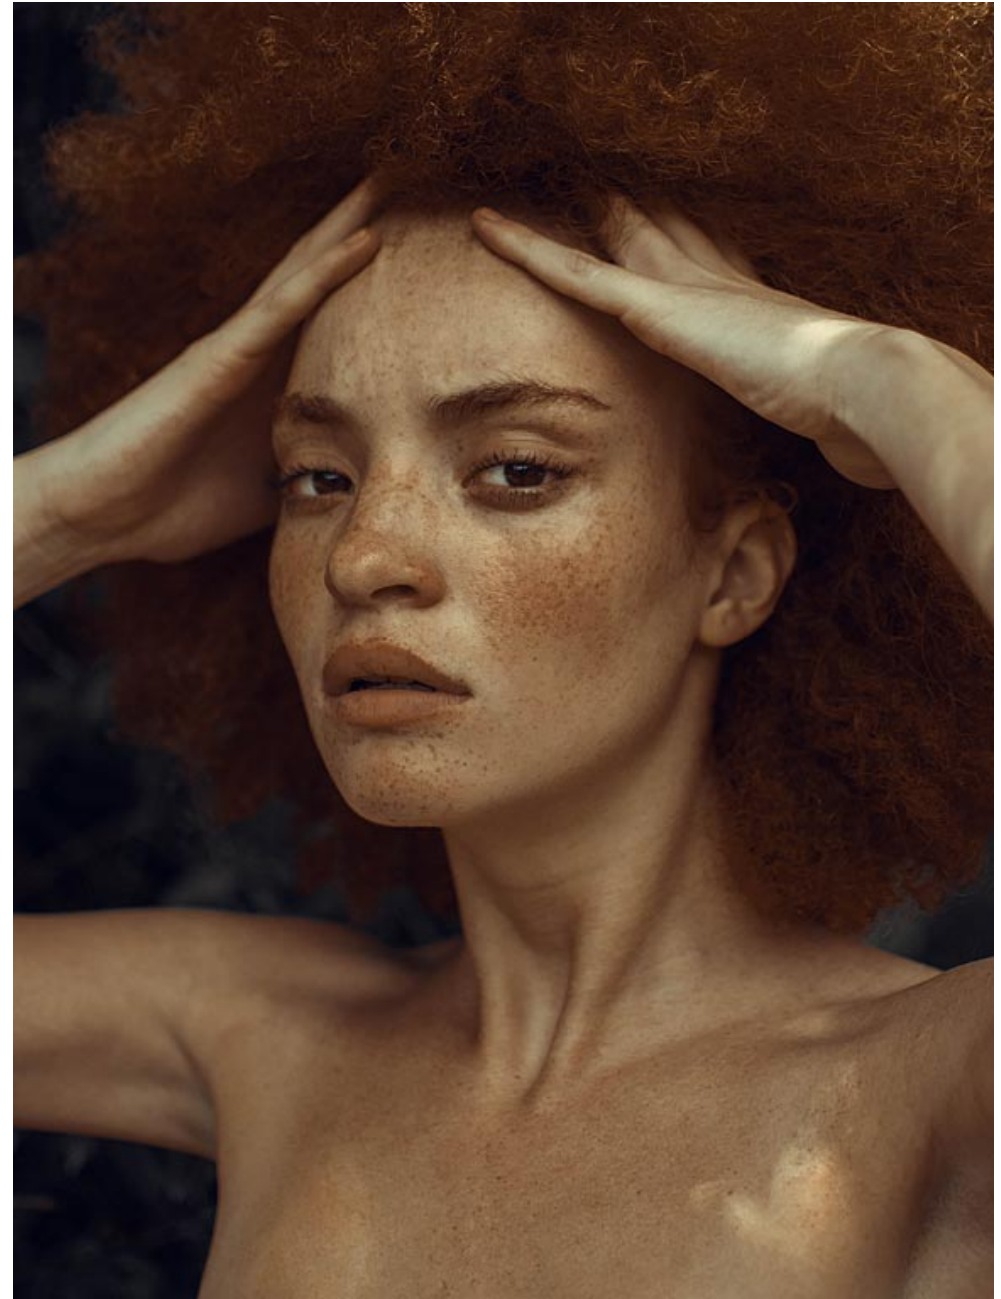

NATHALY F.

Height 176 / Bust 84 / Waist 63 / Hip 89 / Size 36 / Shoes 37 / Hair red / Eyes brown /