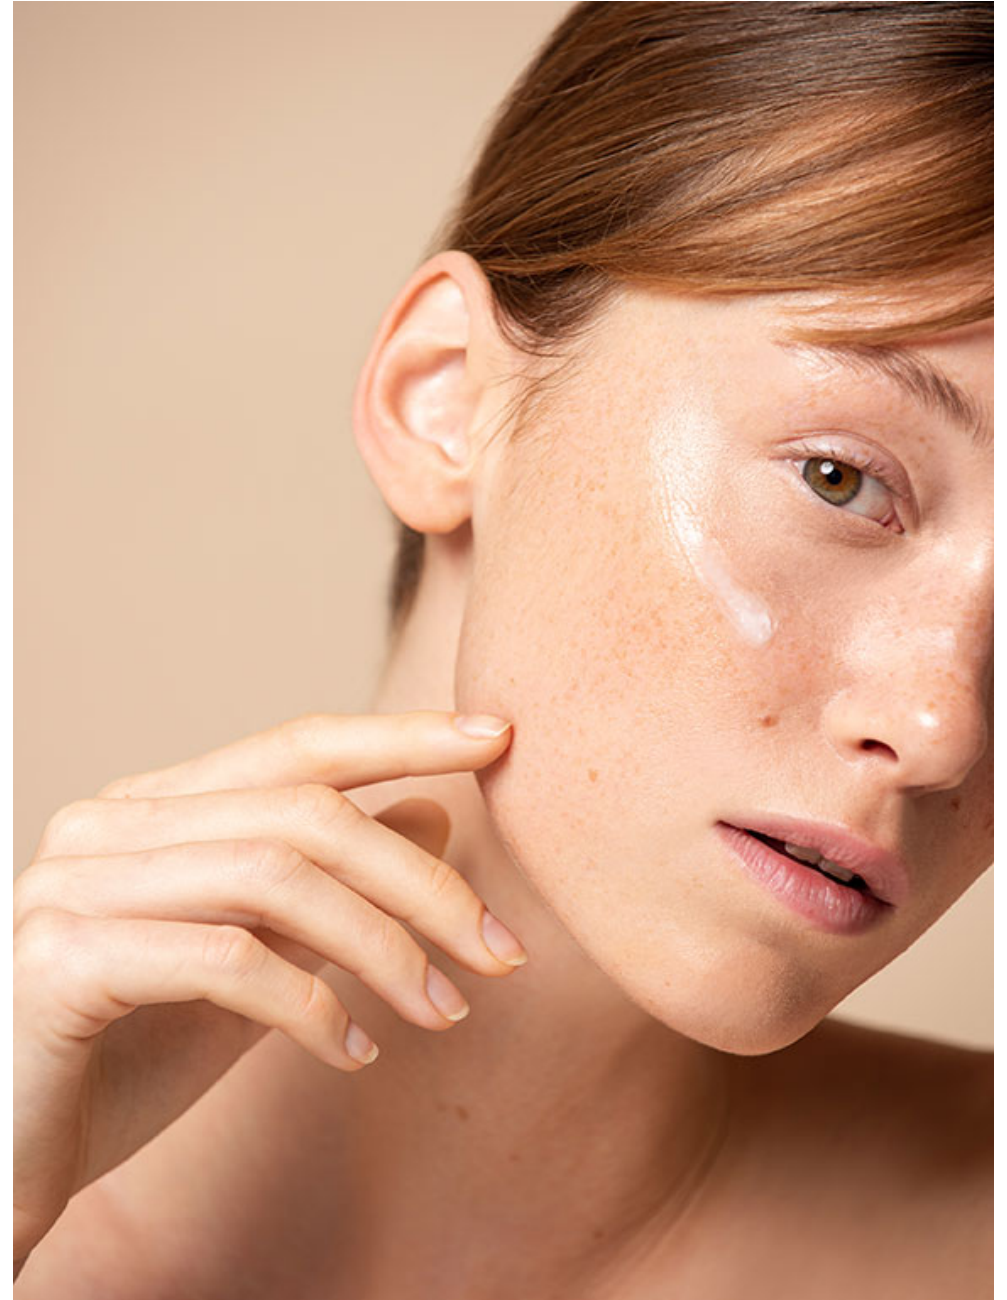

MATHILDA B.

Height **175** / Bust **84** / Waist **59** / Hip **87** / Size **34-36** / Shoes **39** / Hair **red** / Eyes **brown-green** /