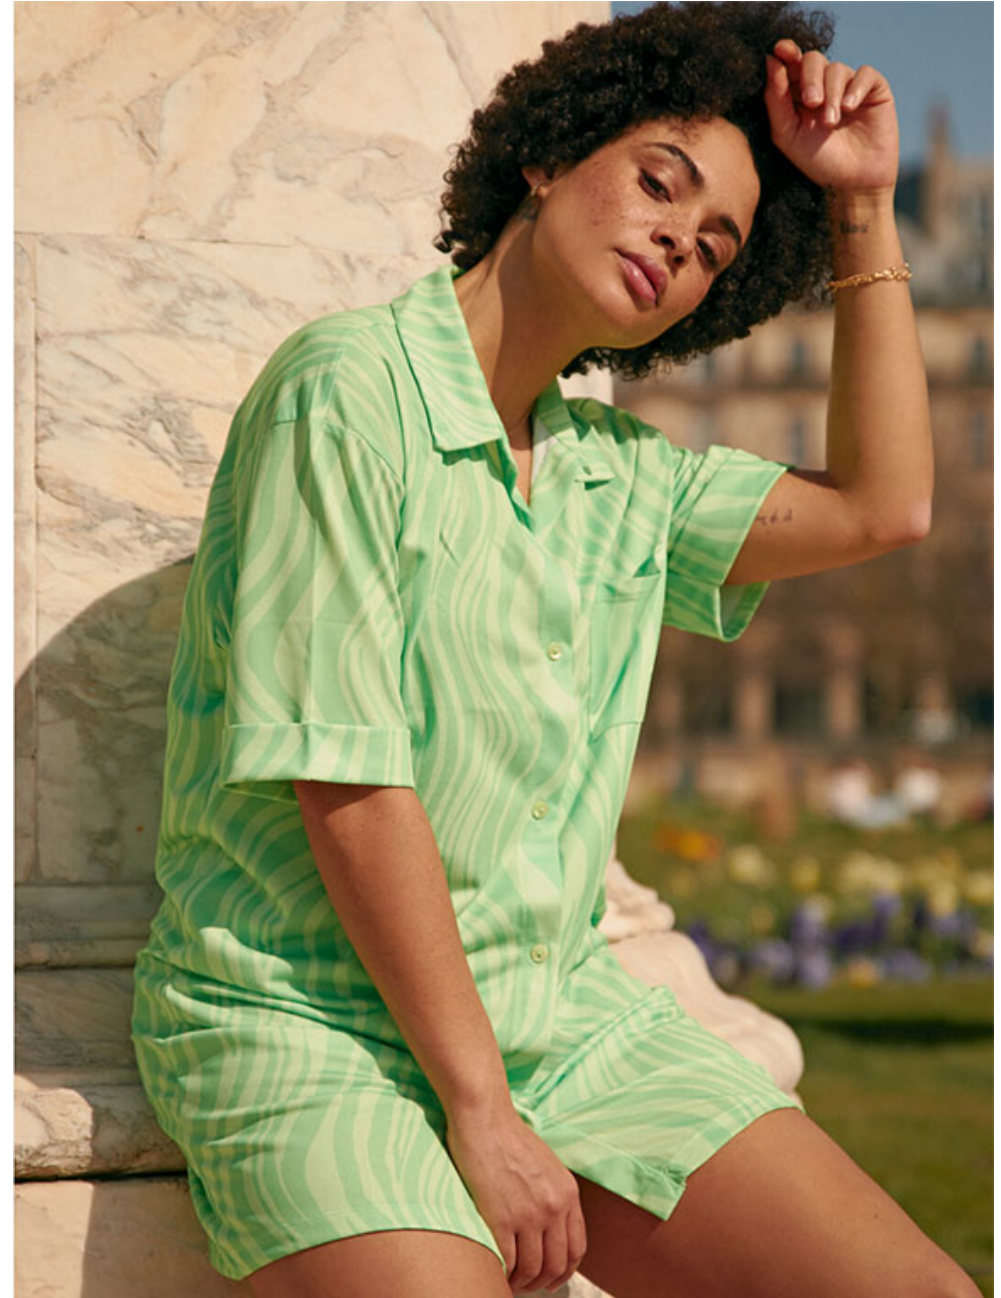

RACHEL L.

Height **168** / Bust **89** / Waist **69** / Hip **98** / Size **38** / Shoes **39** / Hair **dark brown** / Eyes **brown** /