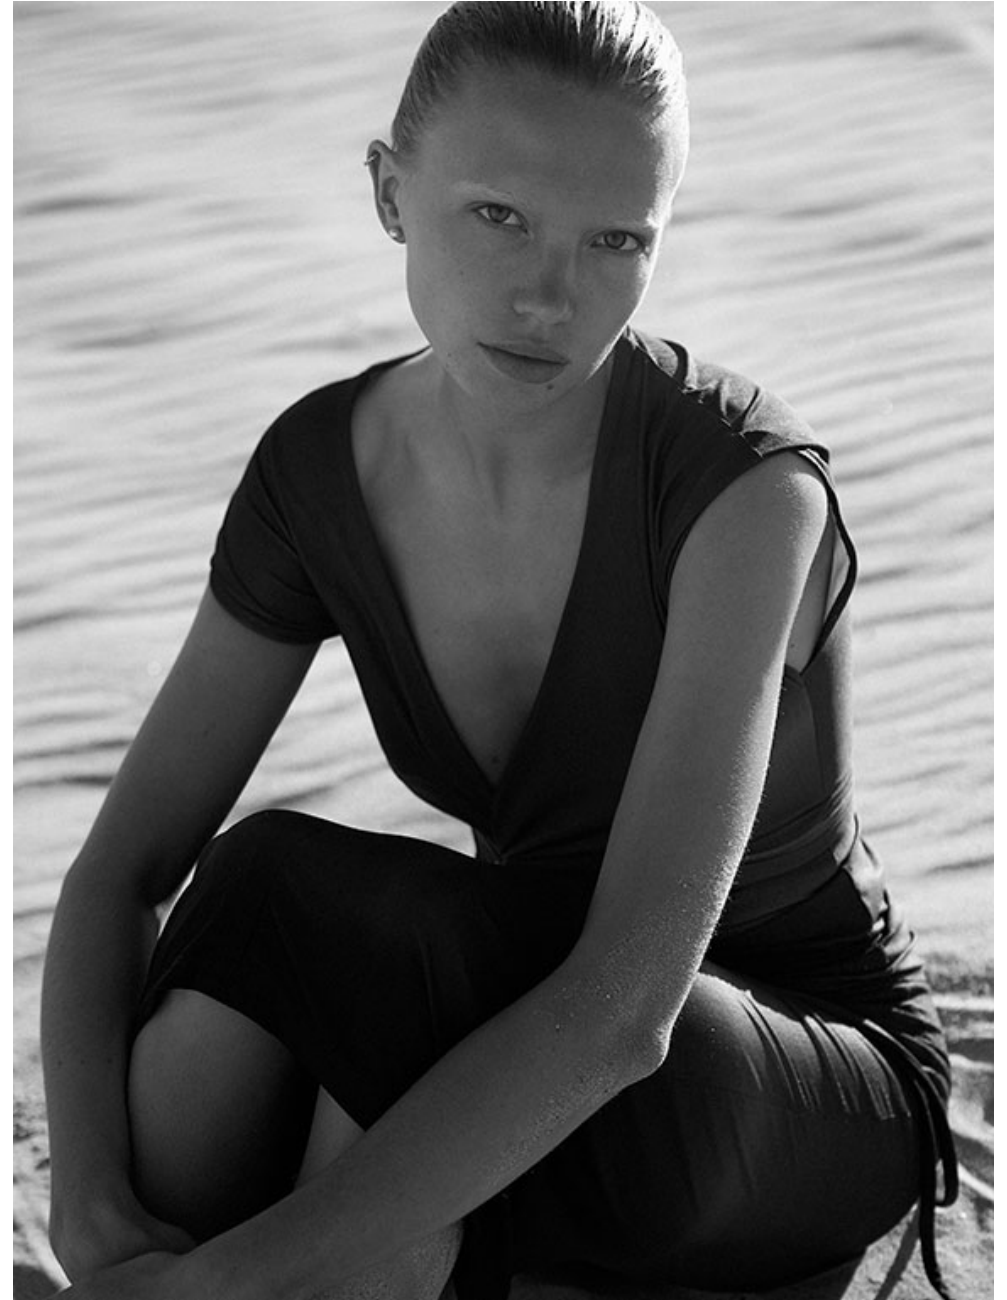

JOLINA P.

Height **176** / Bust **82** / Waist **65** / Hip **89** / Size **34-36** / Shoes **39** / Hair **light blonde** / Eyes **green-blue** /