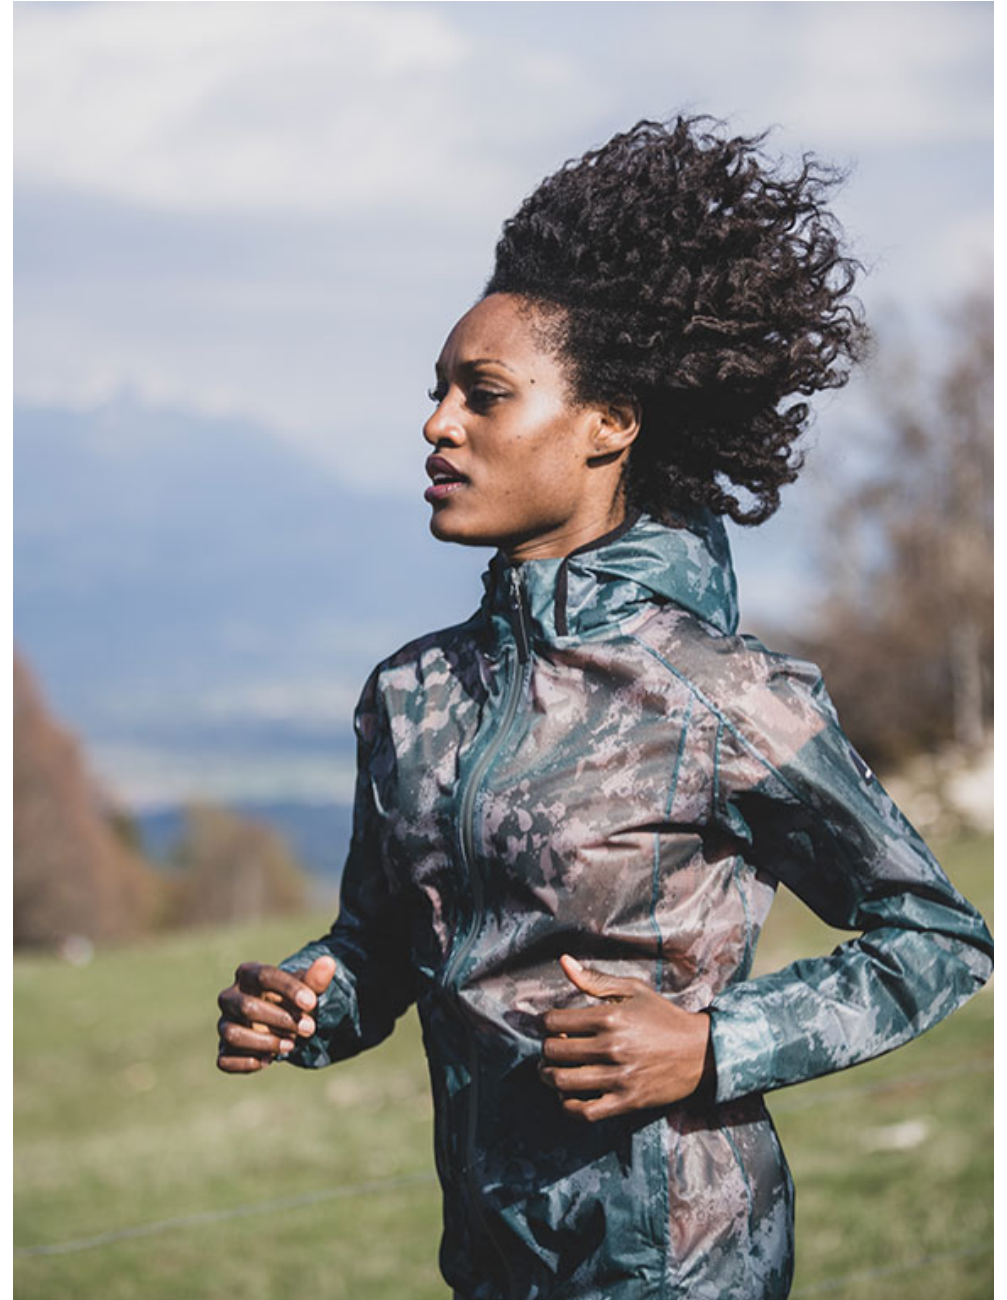

SILIBI K.

Height **178** / Bust **87** / Waist **67** / Hip **93** / Size **36-38** / Shoes **40-41** / Hair **black** / Eyes **brown** /