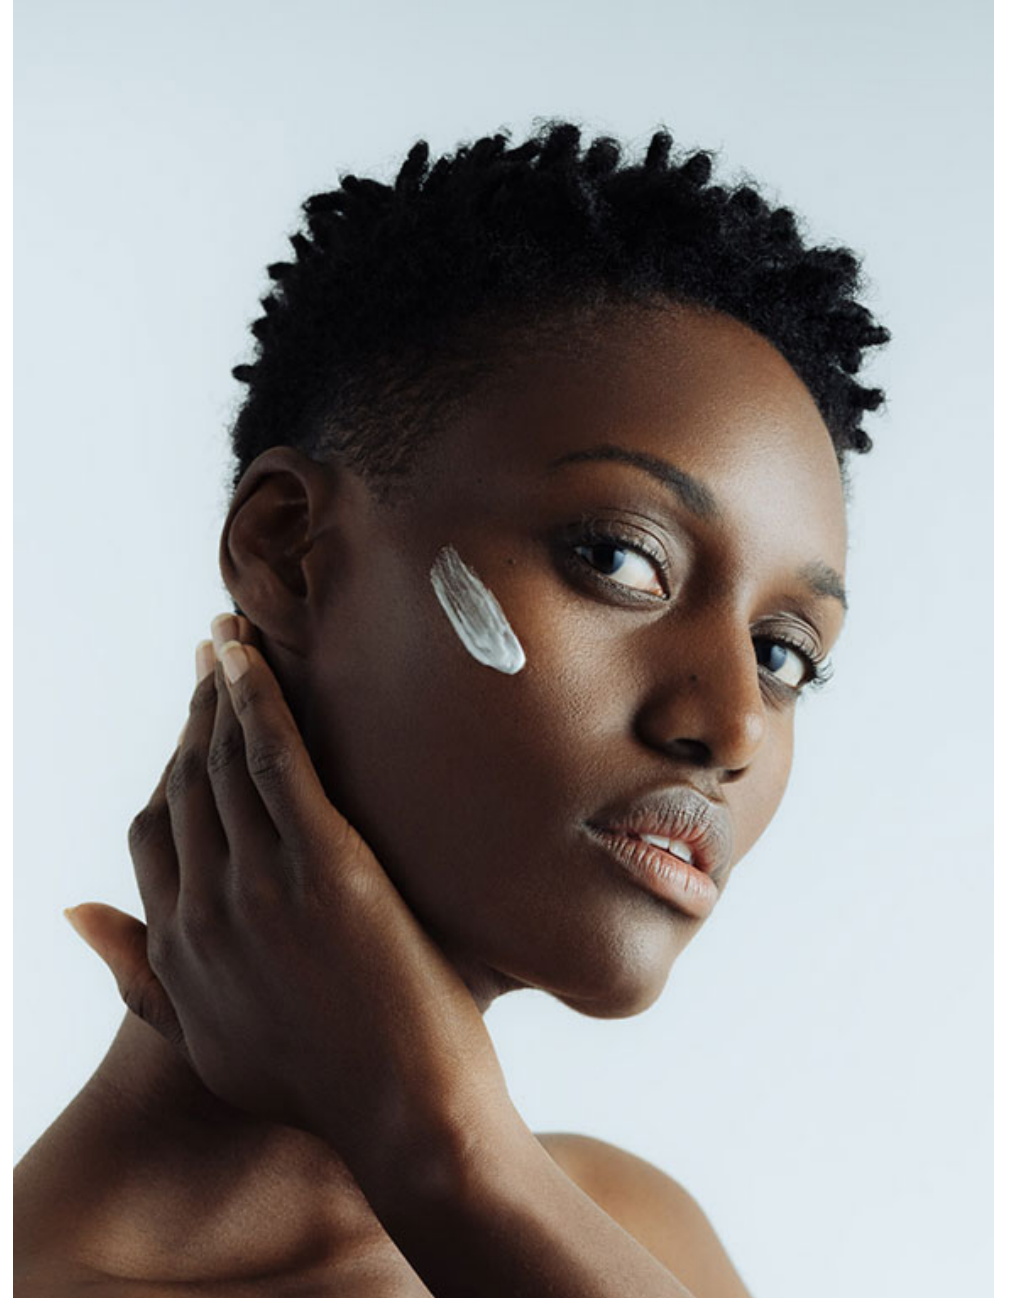

SILIBI K.

Height **178** / Bust **87** / Waist **67** / Hip **93** / Size **36-38** / Shoes **40-41** / Hair **black** / Eyes **brown** /

SILIBI K.

Height **178** / Bust **87** / Waist **67** / Hip **93** / Size **36-38** / Shoes **40-41** / Hair **black** / Eyes **brown** /

SILIBI K.

Height **178** / Bust **87** / Waist **67** / Hip **93** / Size **36-38** / Shoes **40-41** / Hair **black** / Eyes **brown** /

THE MIDI DRESS

Midi dresses are the perfect safety net if you're unsure about the weather. Plus a timeless midi goes with anything, from summer sandals to winter boots. Look out for dark florals, puffed sleeves and interesting textures.

Brown and cream stripe dress (R2 099) Scotch & Soda; leather boots (R3 699) Dr Martens, That Shoe Lady

76 FAIRLADY / APRIL 2020

SILIBI K.

Height **178** / Bust **87** / Waist **67** / Hip **93** / Size **36-38** / Shoes **40-41** / Hair **black** / Eyes **brown** /