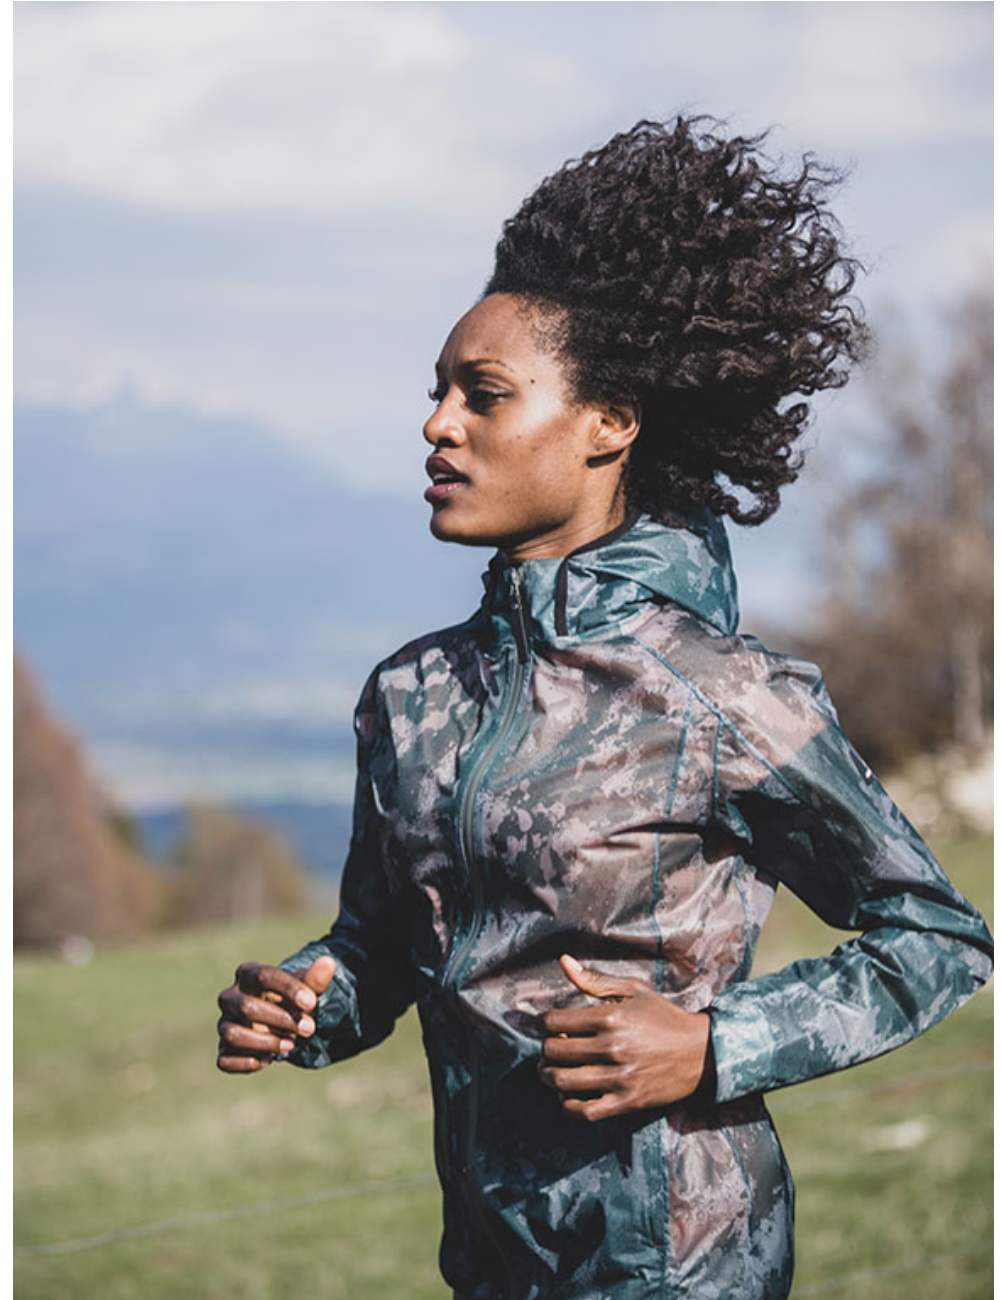

SILIBI K.

Height **178** / Bust **87** / Waist **67** / Hip **93** / Size **36-38** / Shoes **40-41** / Hair **black** / Eyes **brown** /