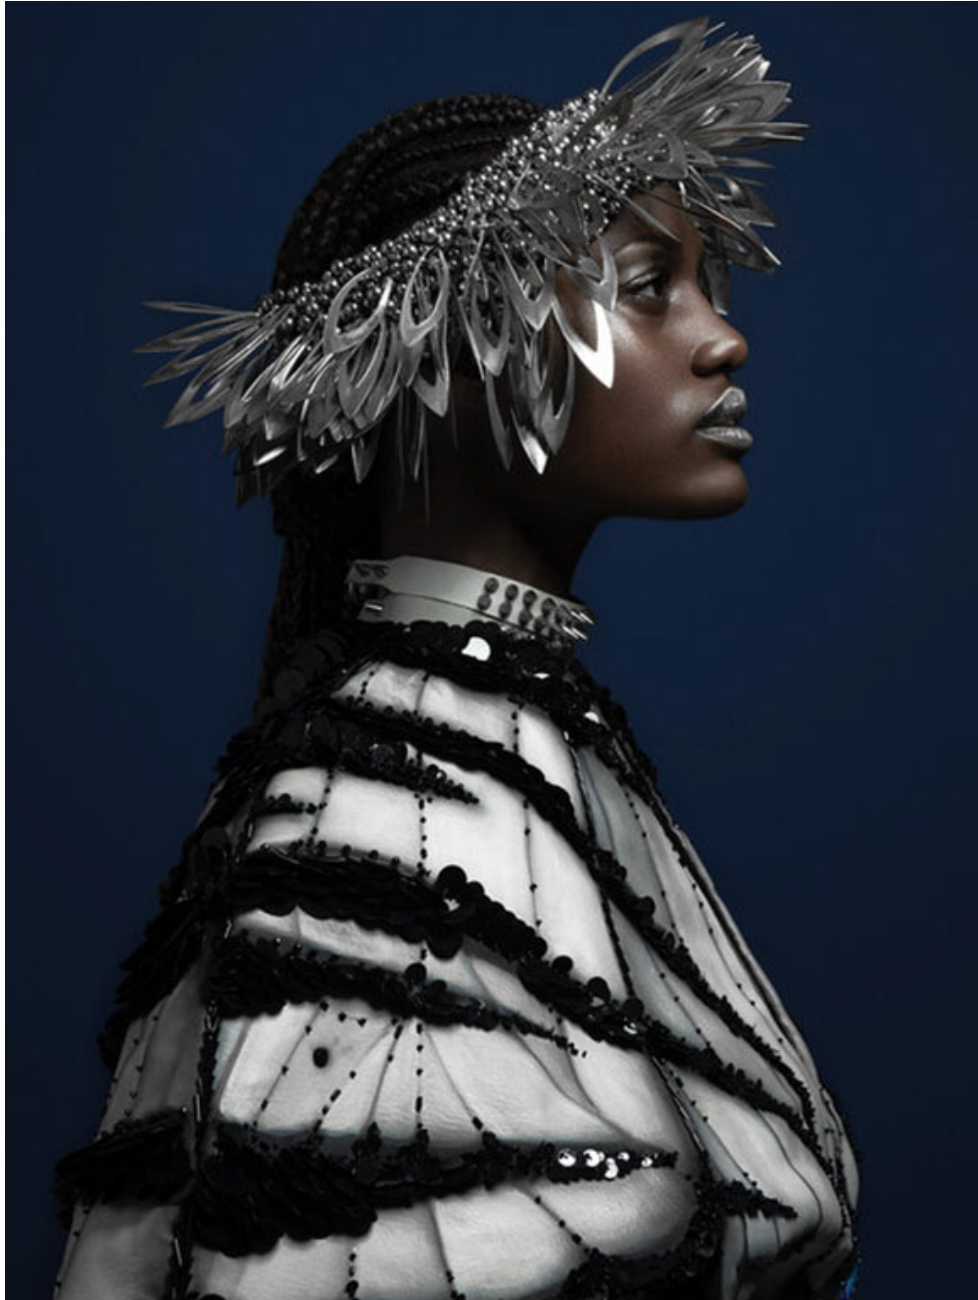

SILIBI K.

Height **178** / Bust **87** / Waist **67** / Hip **93** / Size **36-38** / Shoes **40-41** / Hair **black** / Eyes **brown** /