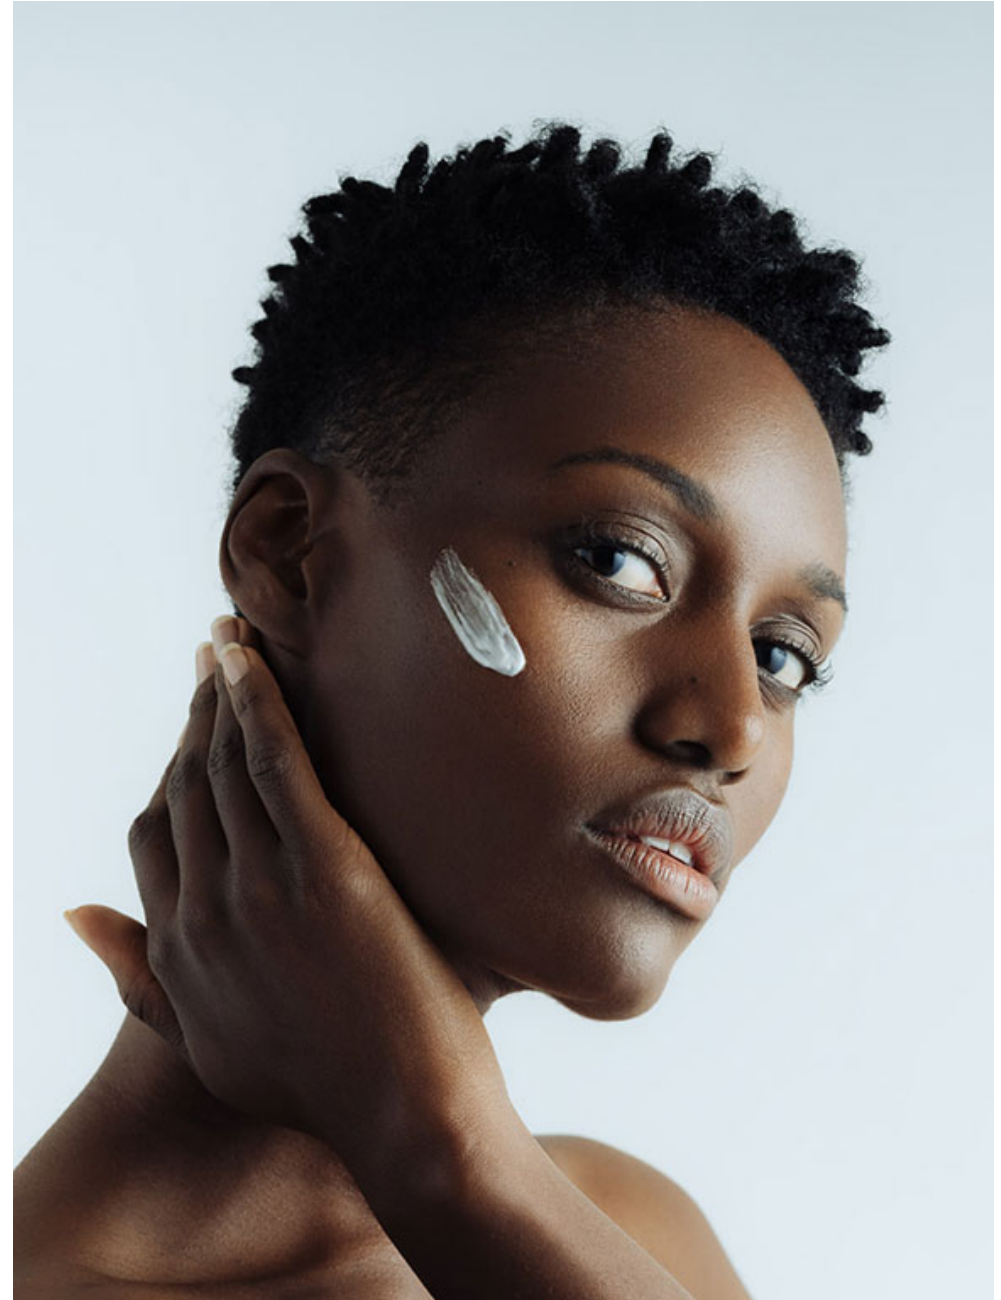

SILIBI K.

Height **178** / Bust **87** / Waist **67** / Hip **93** / Size **36-38** / Shoes **40-41** / Hair **black** / Eyes **brown** /

SILIBI K.

Height **178** / Bust **87** / Waist **67** / Hip **93** / Size **36-38** / Shoes **40-41** / Hair **black** / Eyes **brown** /

SILIBI K.

Height **178** / Bust **87** / Waist **67** / Hip **93** / Size **36-38** / Shoes **40-41** / Hair **black** / Eyes **brown** /

THE MIDI DRESS

Midi dresses are the perfect safety net if you're unsure about the weather. Plus a timeless midi goes with anything, from summer sandals to winter boots. Look out for dark florals, puffed sleeves and interesting textures.

Brown and cream stripe dress (R2 099) Scotch & Soda; leather boots (R3 699) Dr Martens, That Shoe Lady

76 FAIRLADY / APRIL 2020

SILIBI K.

Height **178** / Bust **87** / Waist **67** / Hip **93** / Size **36-38** / Shoes **40-41** / Hair **black** / Eyes **brown** /