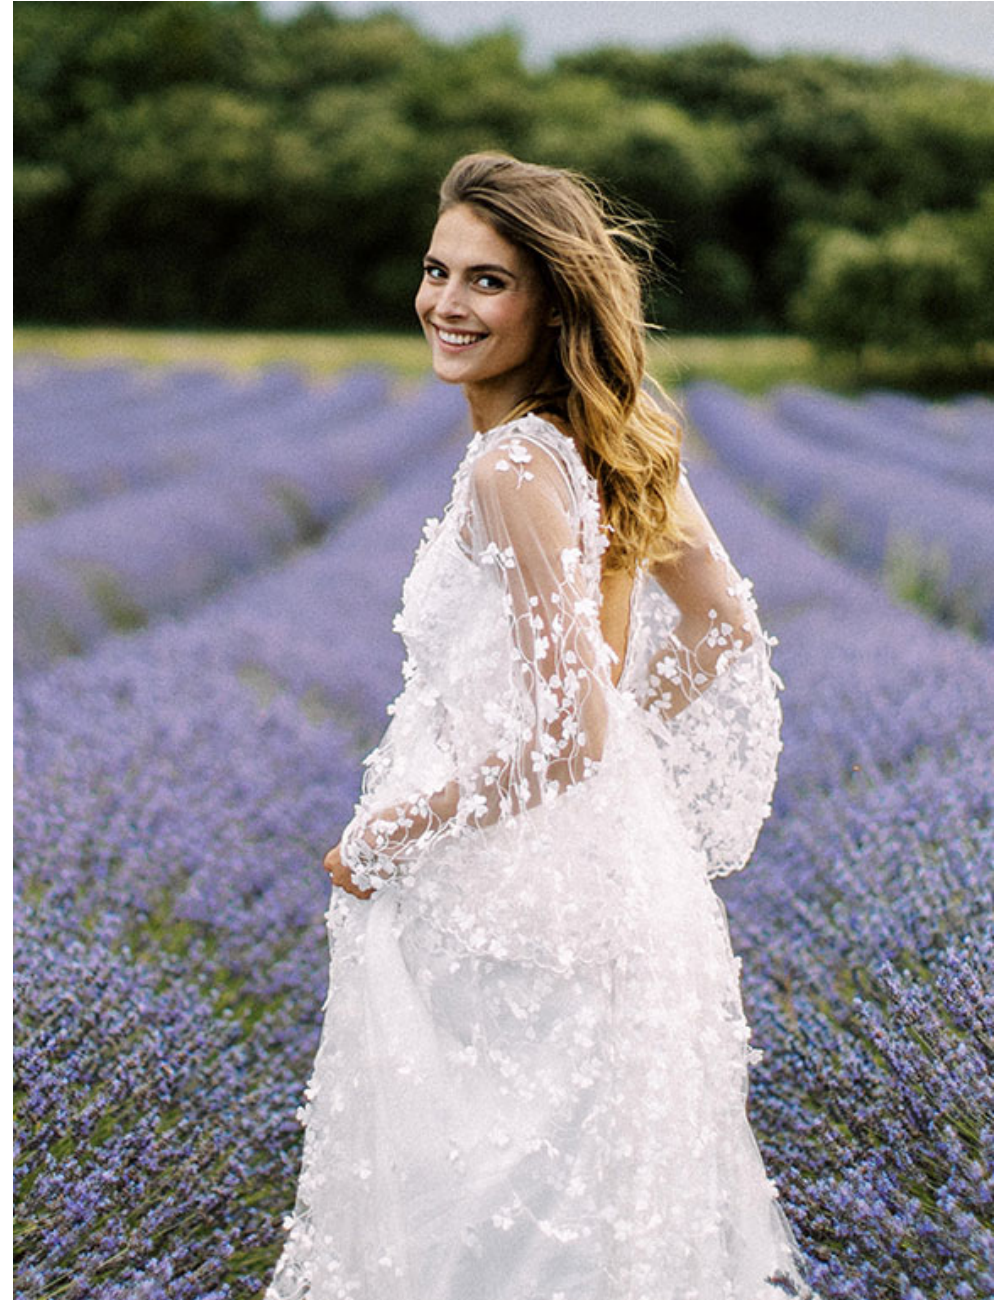

CLARISSE R.

Height **176** / Bust **86** / Waist **62** / Hip **92** / Size **36** / Shoes **39** / Hair **brown** / Eyes **brown** /