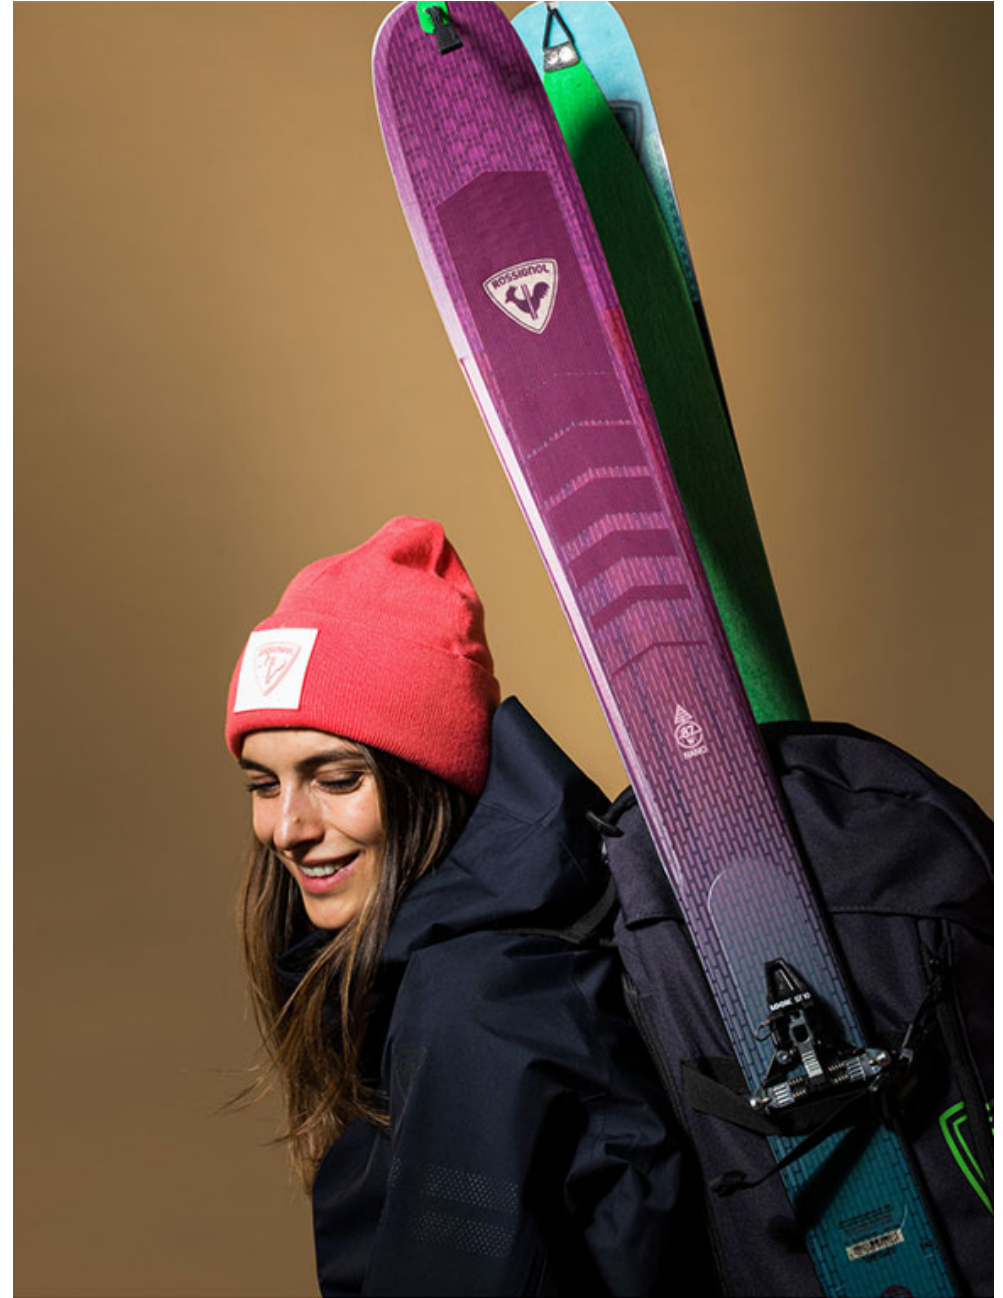

CLARISSE R.

Height 176 / Bust 86 / Waist 62 / Hip 92 / Size 36 / Shoes 39 / Hair brown / Eyes brown /