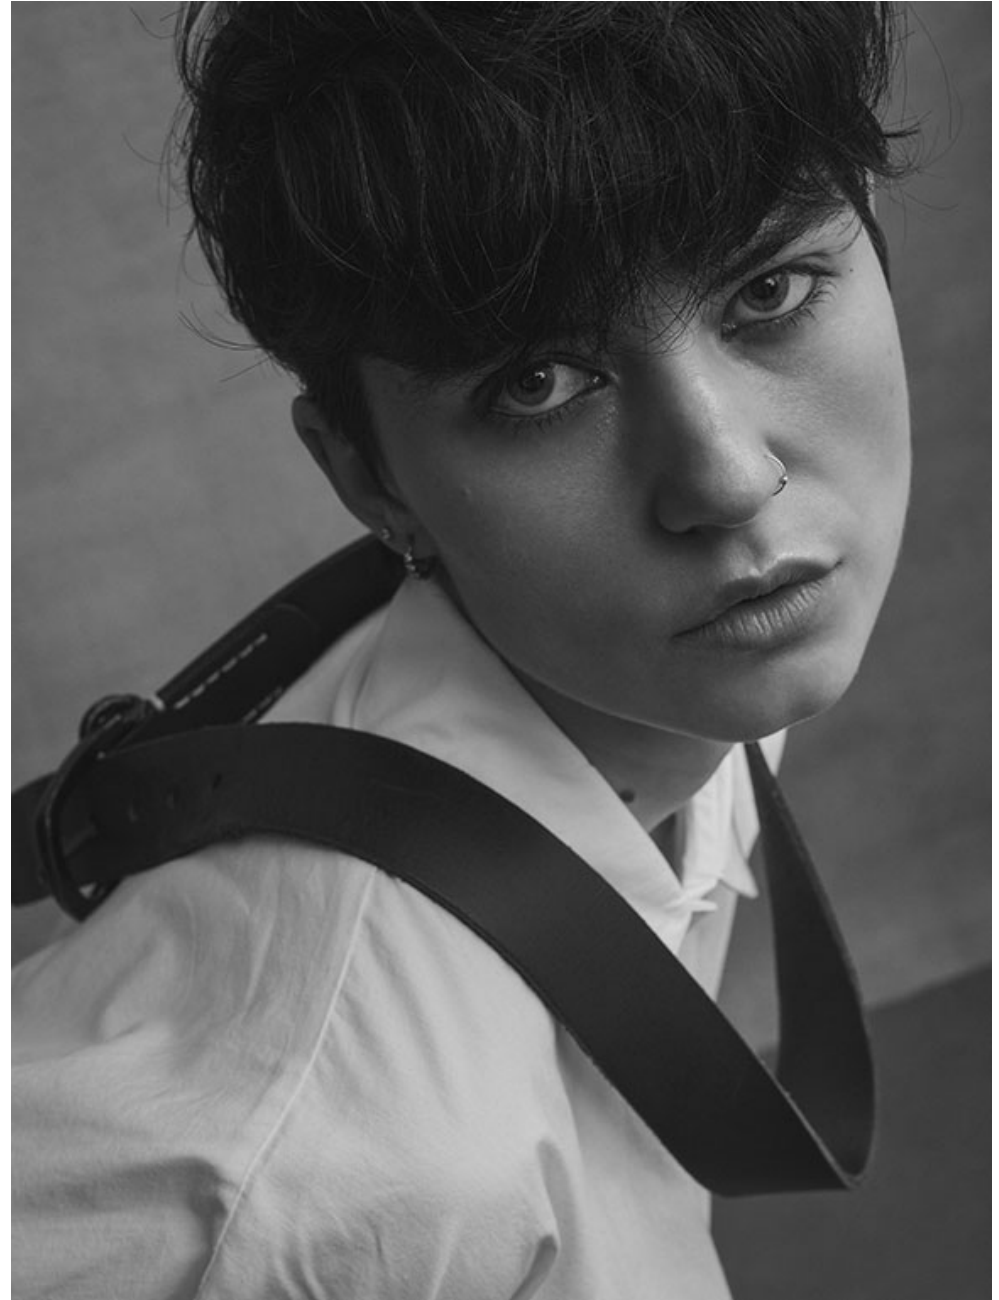

ROUGE

Height **175** / Bust **79** / Waist **59** / Hip **87** / Size **34** / Shoes **39** / Hair **dark brown** / Eyes **blue-green** /

ROUGE

Height 175 / Bust 79 / Waist 59 / Hip 87 / Size 34 / Shoes 39 / Hair dark brown / Eyes blue-green /

ROUGE

Height **175** / Bust **79** / Waist **59** / Hip **87** / Size **34** / Shoes **39** / Hair **dark brown** / Eyes **blue-green** /

ROUGE

Height **175** / Bust **79** / Waist **59** / Hip **87** / Size **34** / Shoes **39** / Hair **dark brown** / Eyes **blue-green** /