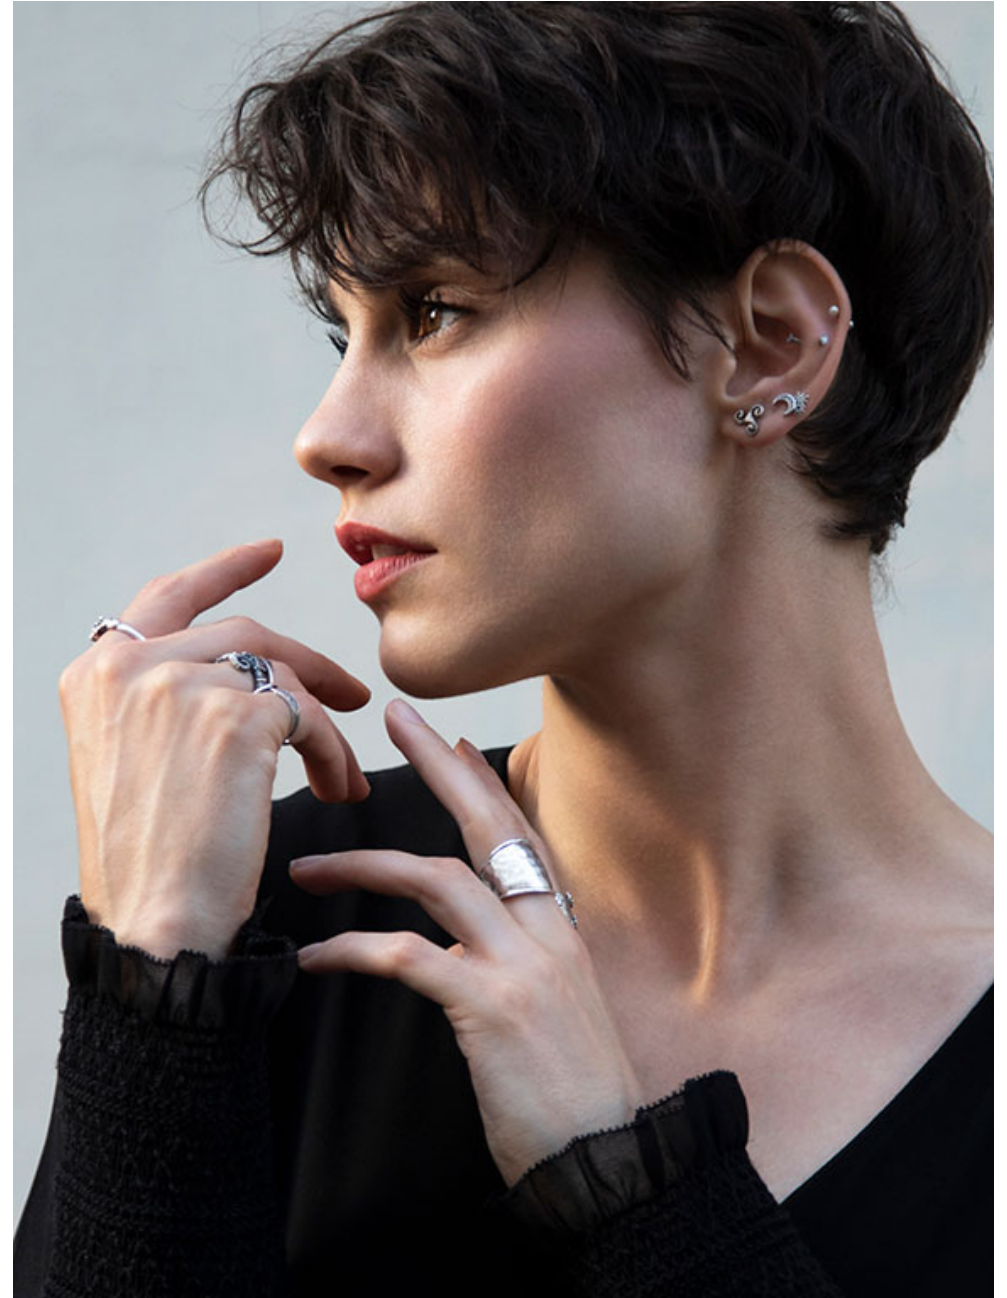

TIFAINÉ B.

Height **164** / Bust **87** / Waist **65** / Hip **89** / Size **34-36** / Shoes **37** / Hair **brown** / Eyes **brown** /