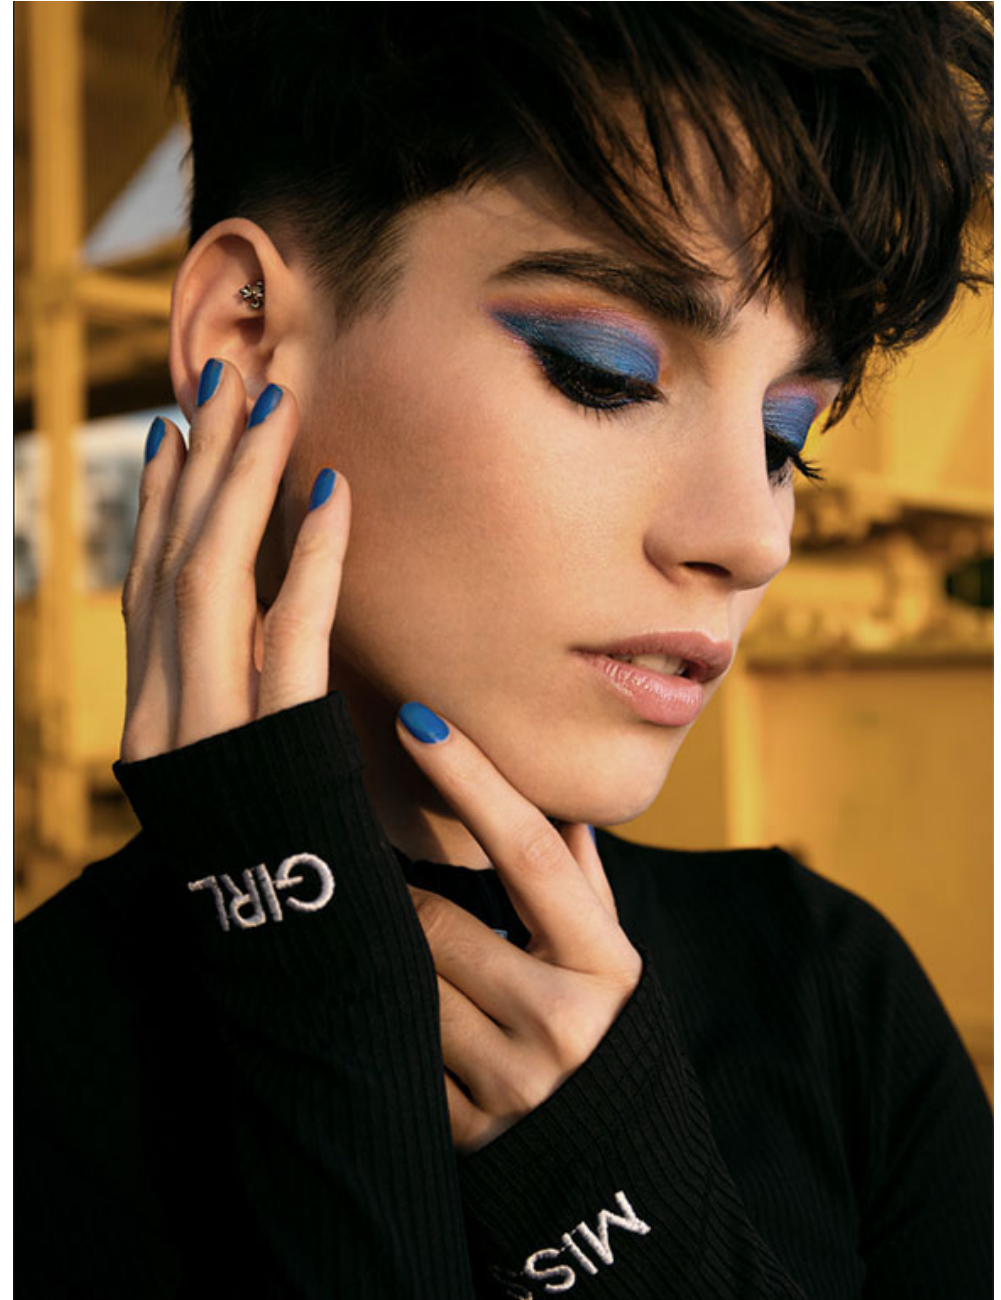

TIFAINÉ B.

Height 164 / Bust 87 / Waist 65 / Hip 89 / Size 34-36 / Shoes 37 / Hair brown / Eyes brown /