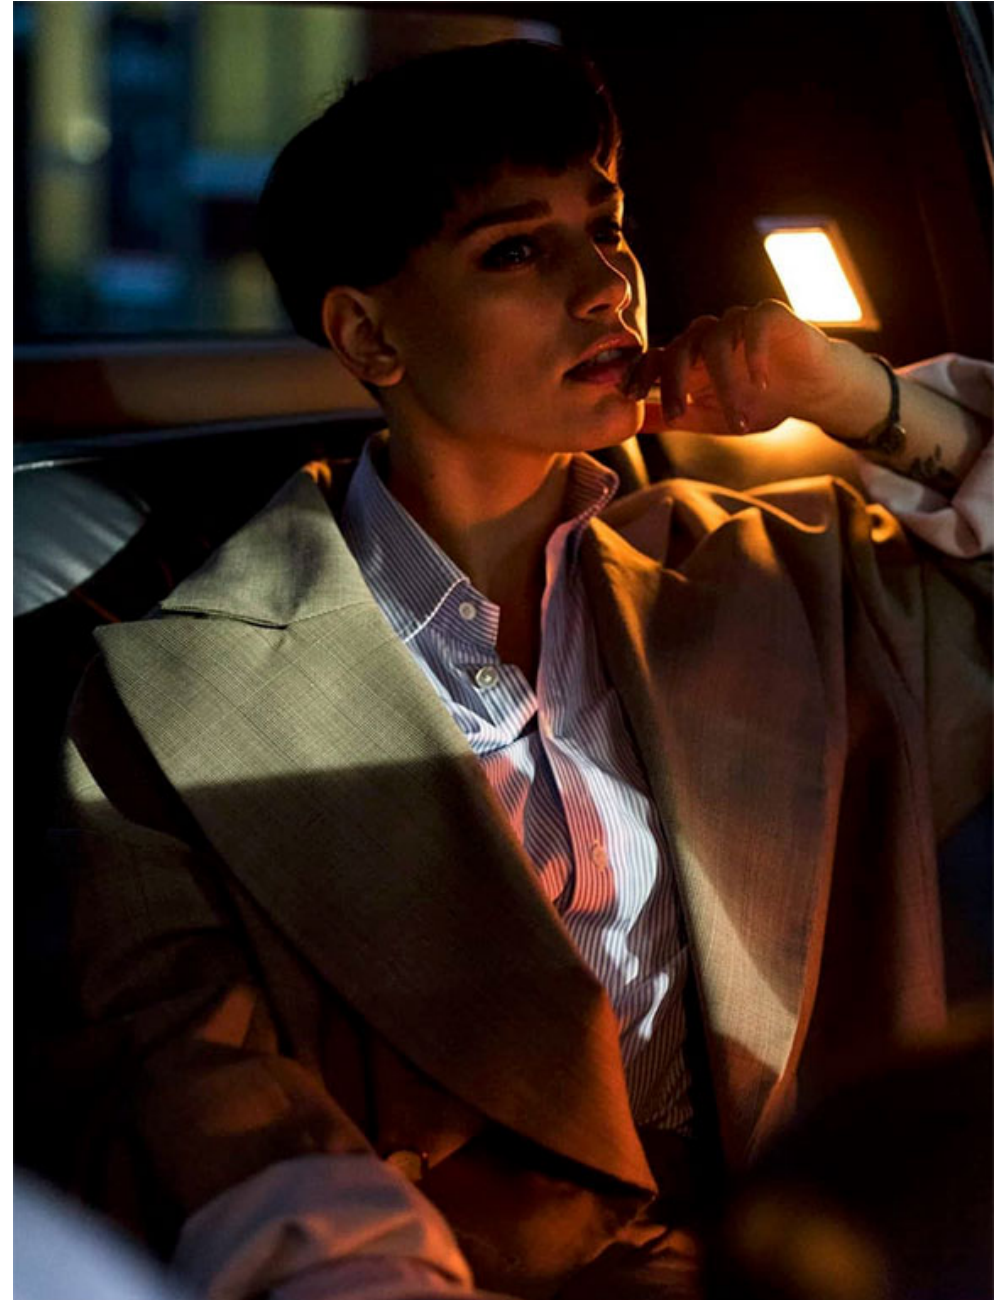

TIFAINÉ B.

Height **164** / Bust **87** / Waist **65** / Hip **89** / Size **34-36** / Shoes **37** / Hair **brown** / Eyes **brown** /