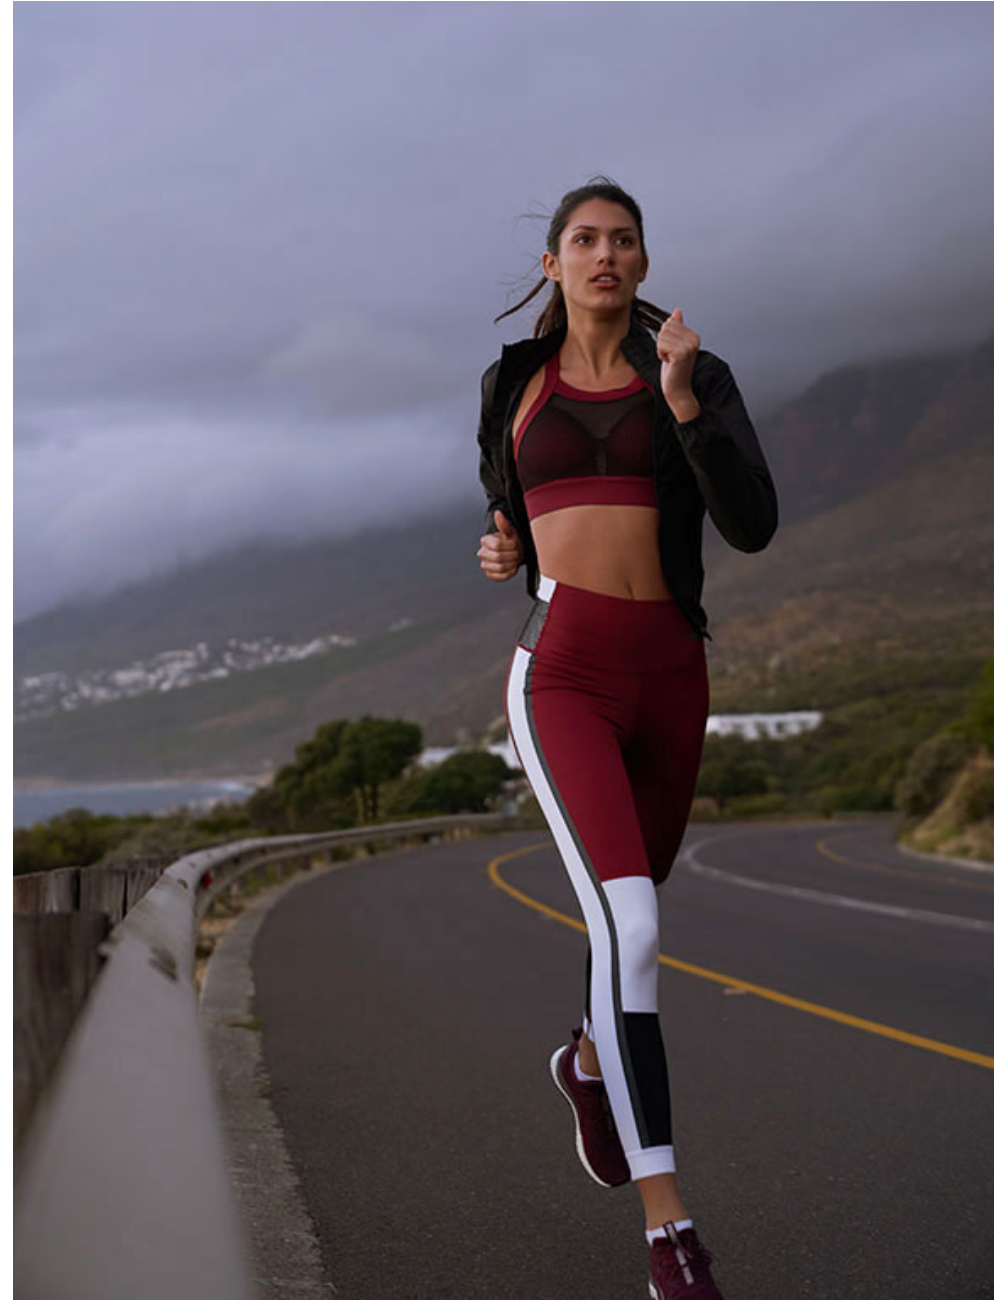

MARINE H.

Height **177** / Bust **85** / Waist **65** / Hip **92** / Size **36** / Shoes **40** / Hair **brown** / Eyes **brown** /