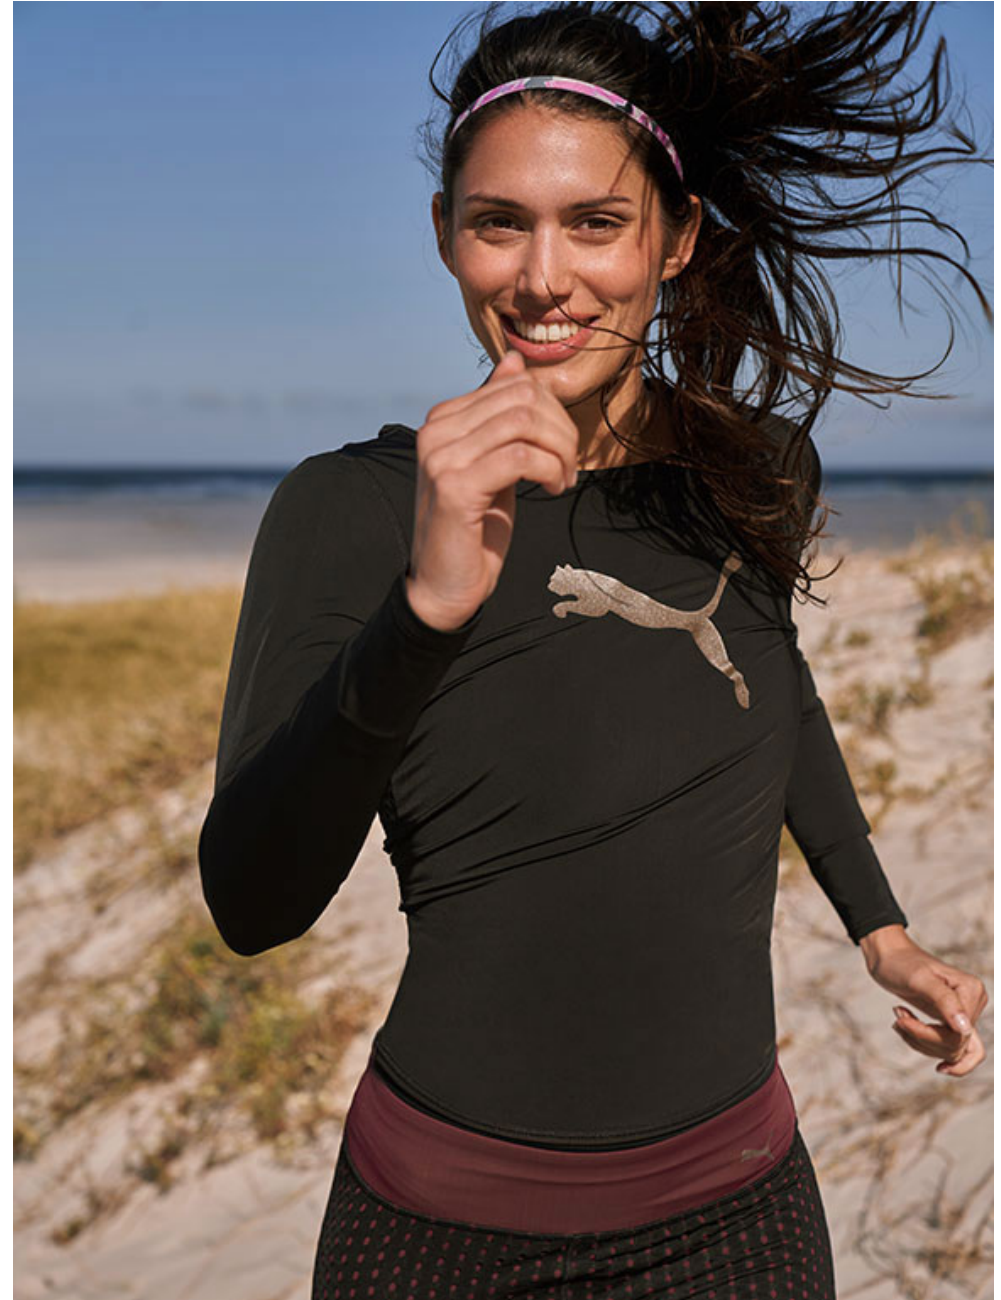

MARINE H.

Height **177** / Bust **85** / Waist **65** / Hip **92** / Size **36** / Shoes **40** / Hair **brown** / Eyes **brown** /

MARINE H.

Height 177 / Bust 85 / Waist 65 / Hip 92 / Size 36 / Shoes 40 / Hair brown / Eyes brown /

MARINE H.

Height 177 / Bust 85 / Waist 65 / Hip 92 / Size 36 / Shoes 40 / Hair brown / Eyes brown /

MARINE H.

Height 177 / Bust 85 / Waist 65 / Hip 92 / Size 36 / Shoes 40 / Hair brown / Eyes brown /

MARINE H.